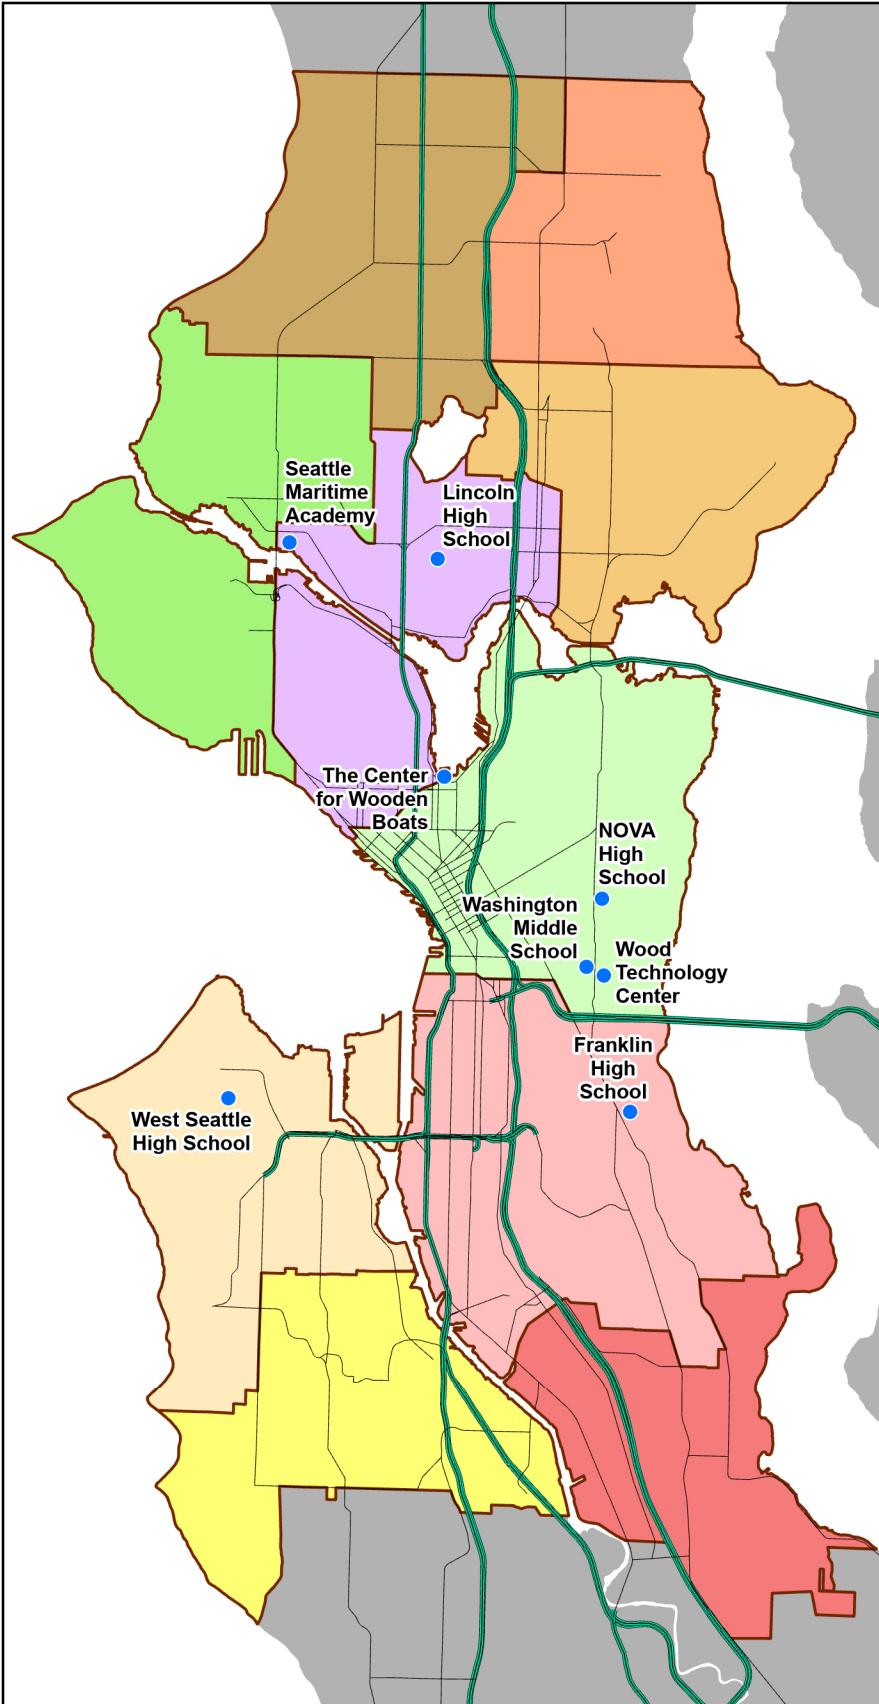

2024-25 School Year Locations

Seattle Skills Center

Pathways to college, career, and life

Lincoln High School

* Medical Assisting (AM/PM)

Seattle Maritime Academy and The Center for Wooden Boats

* Maritime Vessel Operations (PM)

Nova High School

* Media Arts (PM)

* Video Game Animation and Programming (AM/PM)

Wood Technology Center

* Advanced Manufacturing, Aerospace and Maritime (AM/PM)

* Construction Trades (AM/PM)

Seattle Skills Center Building at Washington Middle School