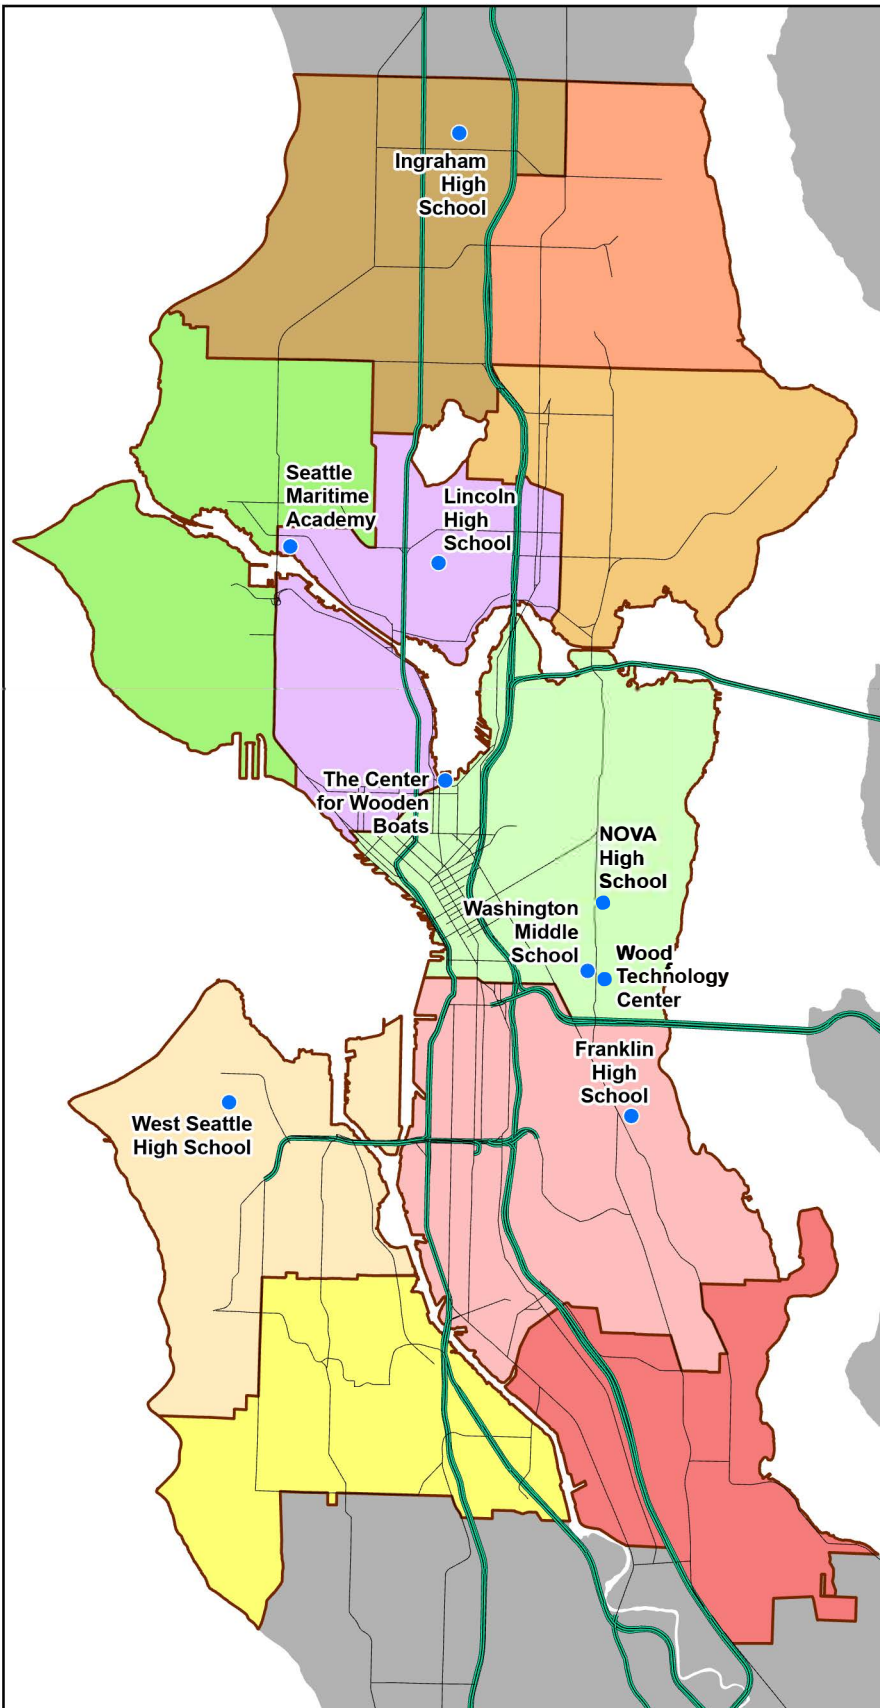

2023-24 School Year Locations

Seattle Skills Center

Pathways to college, career, and life

Ingham High School

* Construction Trades (AM)

Lincoln High School

* Medical Assisting (AM/PM)

Seattle Maritime Academy and The Center for Wooden Boats

* Maritime Vessel Operations (PM)

Nova High School

* Media Arts (PM)

* Video Game Animation and Programming (AM/PM)

Wood Technology Center

* Advanced Manufacturing, Aerospace and Maritime (AM/PM)

* Construction Trades (PM)