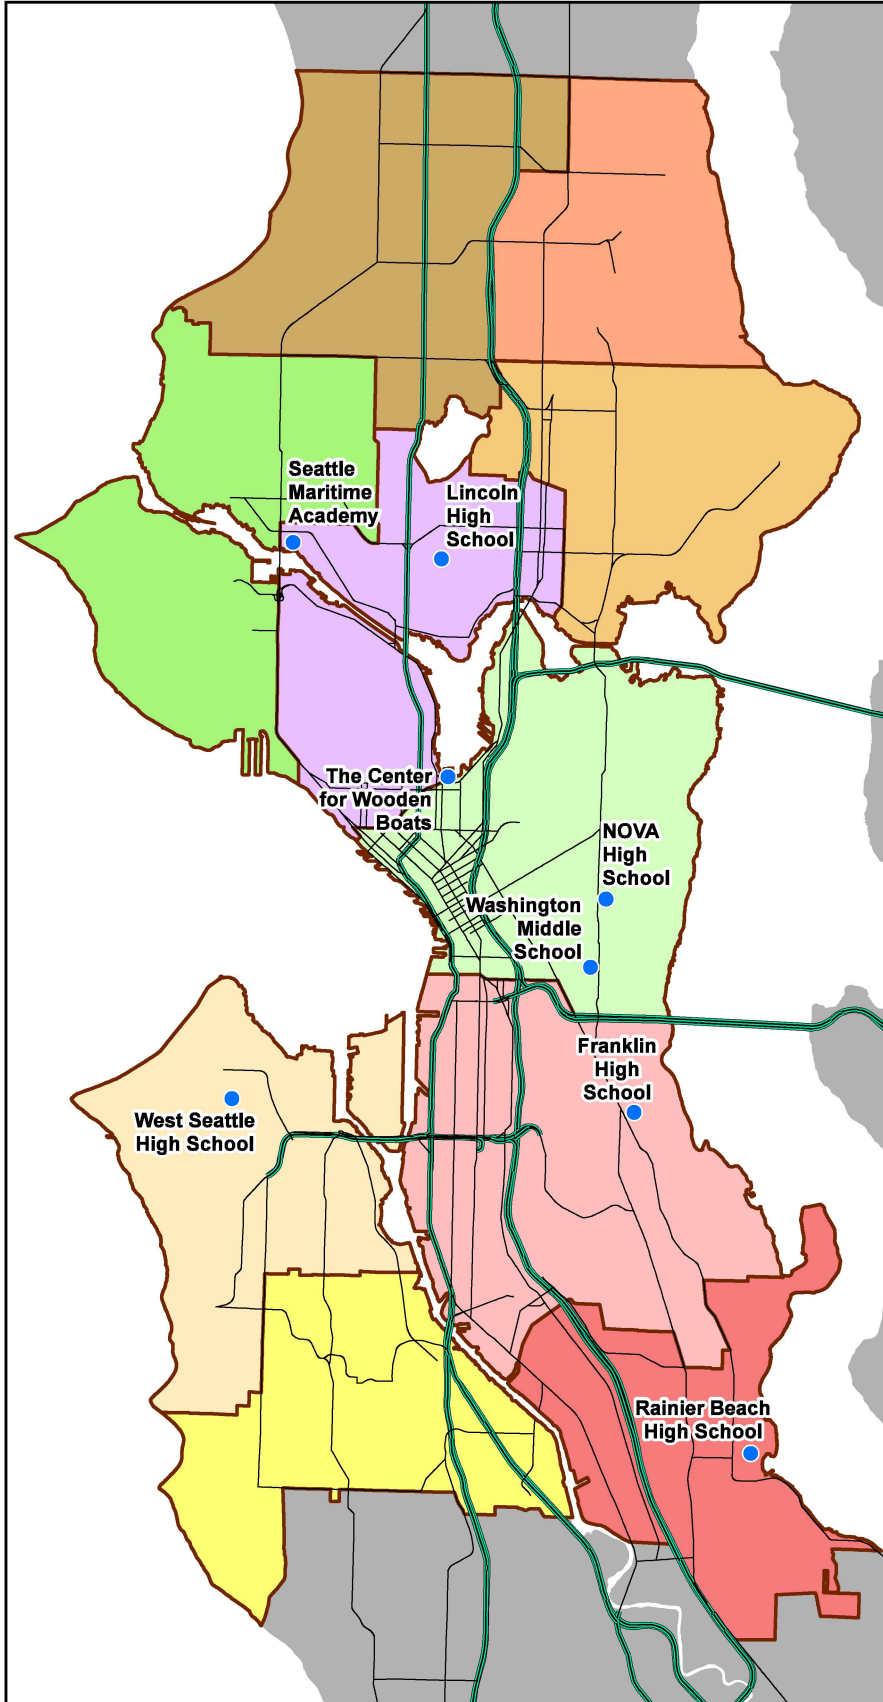

2025-26 School Year Locations

Seattle Skills Center

Pathways to college, career, and life

Lincoln High School
* Medical Assisting (AM/PM)

**Seattle Maritime Academy
and The Center for
Wooden Boats**
* Maritime Vessel Operations (PM)

Nova High School
* Media Arts (PM)
* Video Game Animation
and Programming (AM/PM)

**Seattle Skills Center Building
at Washington Middle School**
* Automotive Technology (AM/PM)
* Firefighting and Emergency
Medical Services (PM)