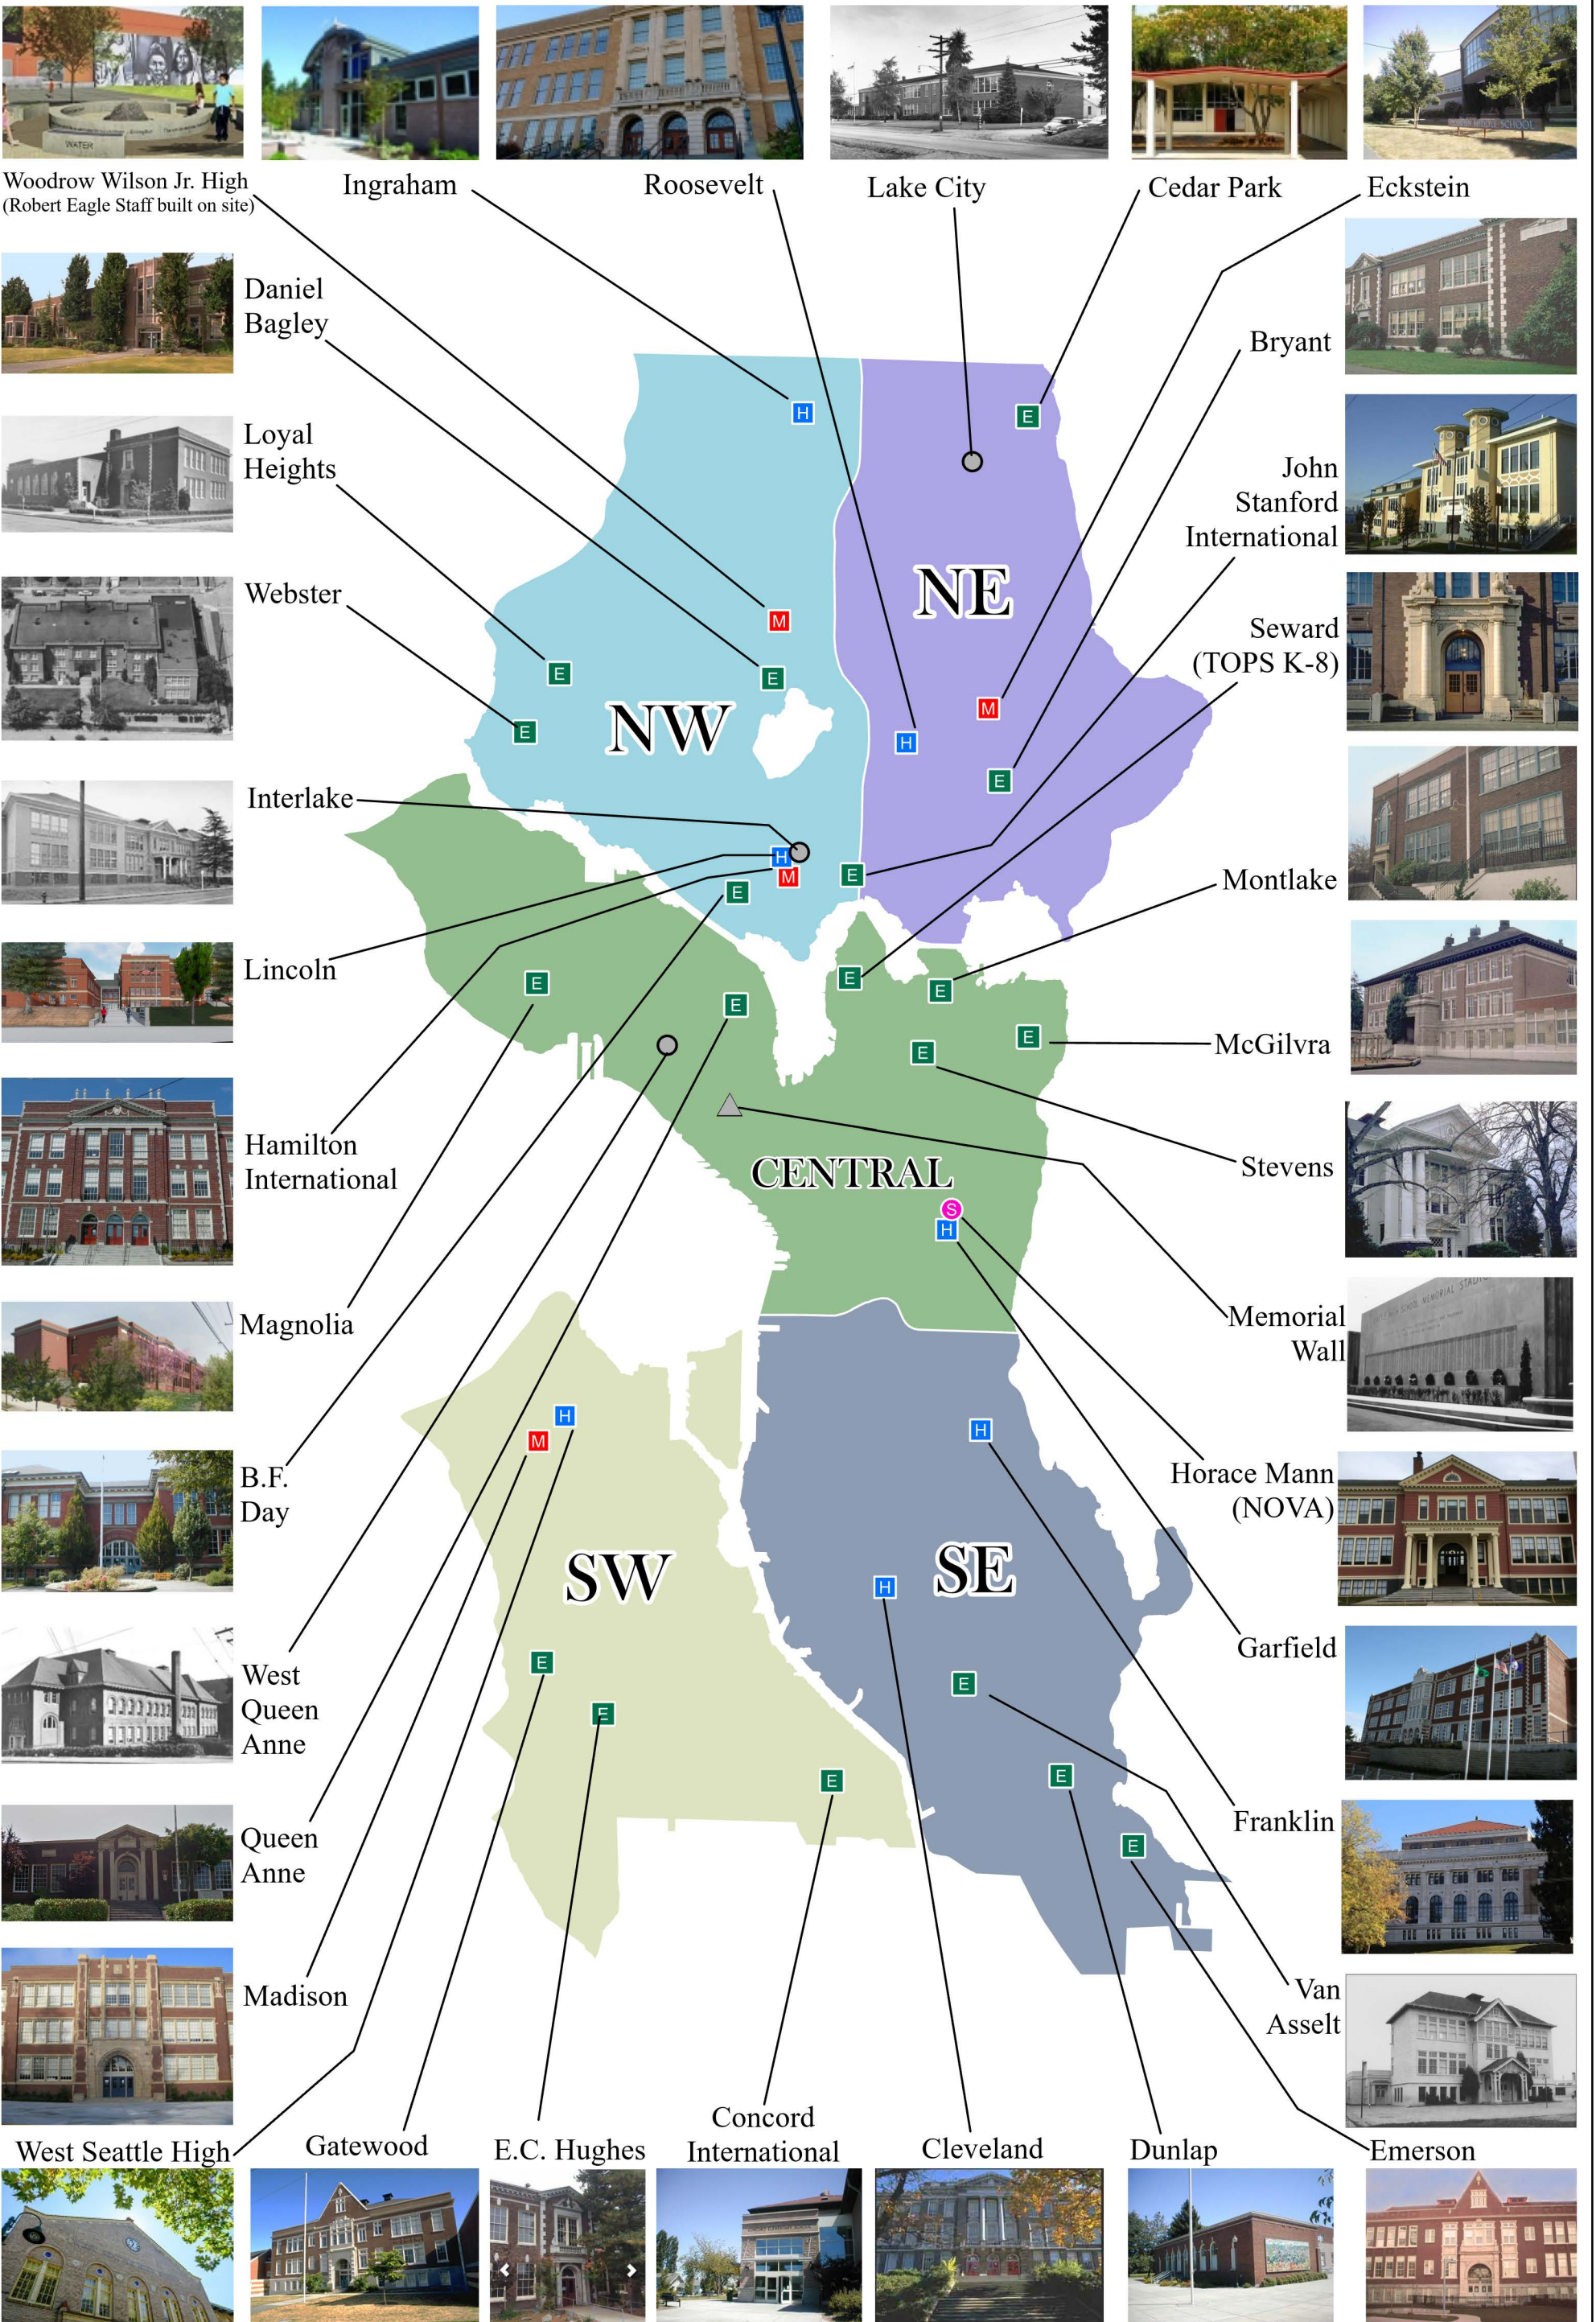

2023

Landmarked Properties

E Elementary
M Middle

H High

S Option School with continuous enrollment

● Closed

▲ Other

The names on this map are not intended to reflect the official name of any school building. They are instead intended to ensure better public understanding based upon familiar reference, particularly in situations where program and school building names differ. This information has been compiled by SPS staff from a variety of sources and is subject to change without notice. SPS makes no representations or warranties, expressed or implied, as to accuracy, completeness, timeliness, or rights to the use of such information. SPS shall not be liable for any general, special, indirect, incidental, or consequential damages including, but not limited to, lost revenues or lost profits resulting from the use or misuse of the information contained on this map. Any sale of this map or information on this map is prohibited. MapFile: landmarked_properties_2023