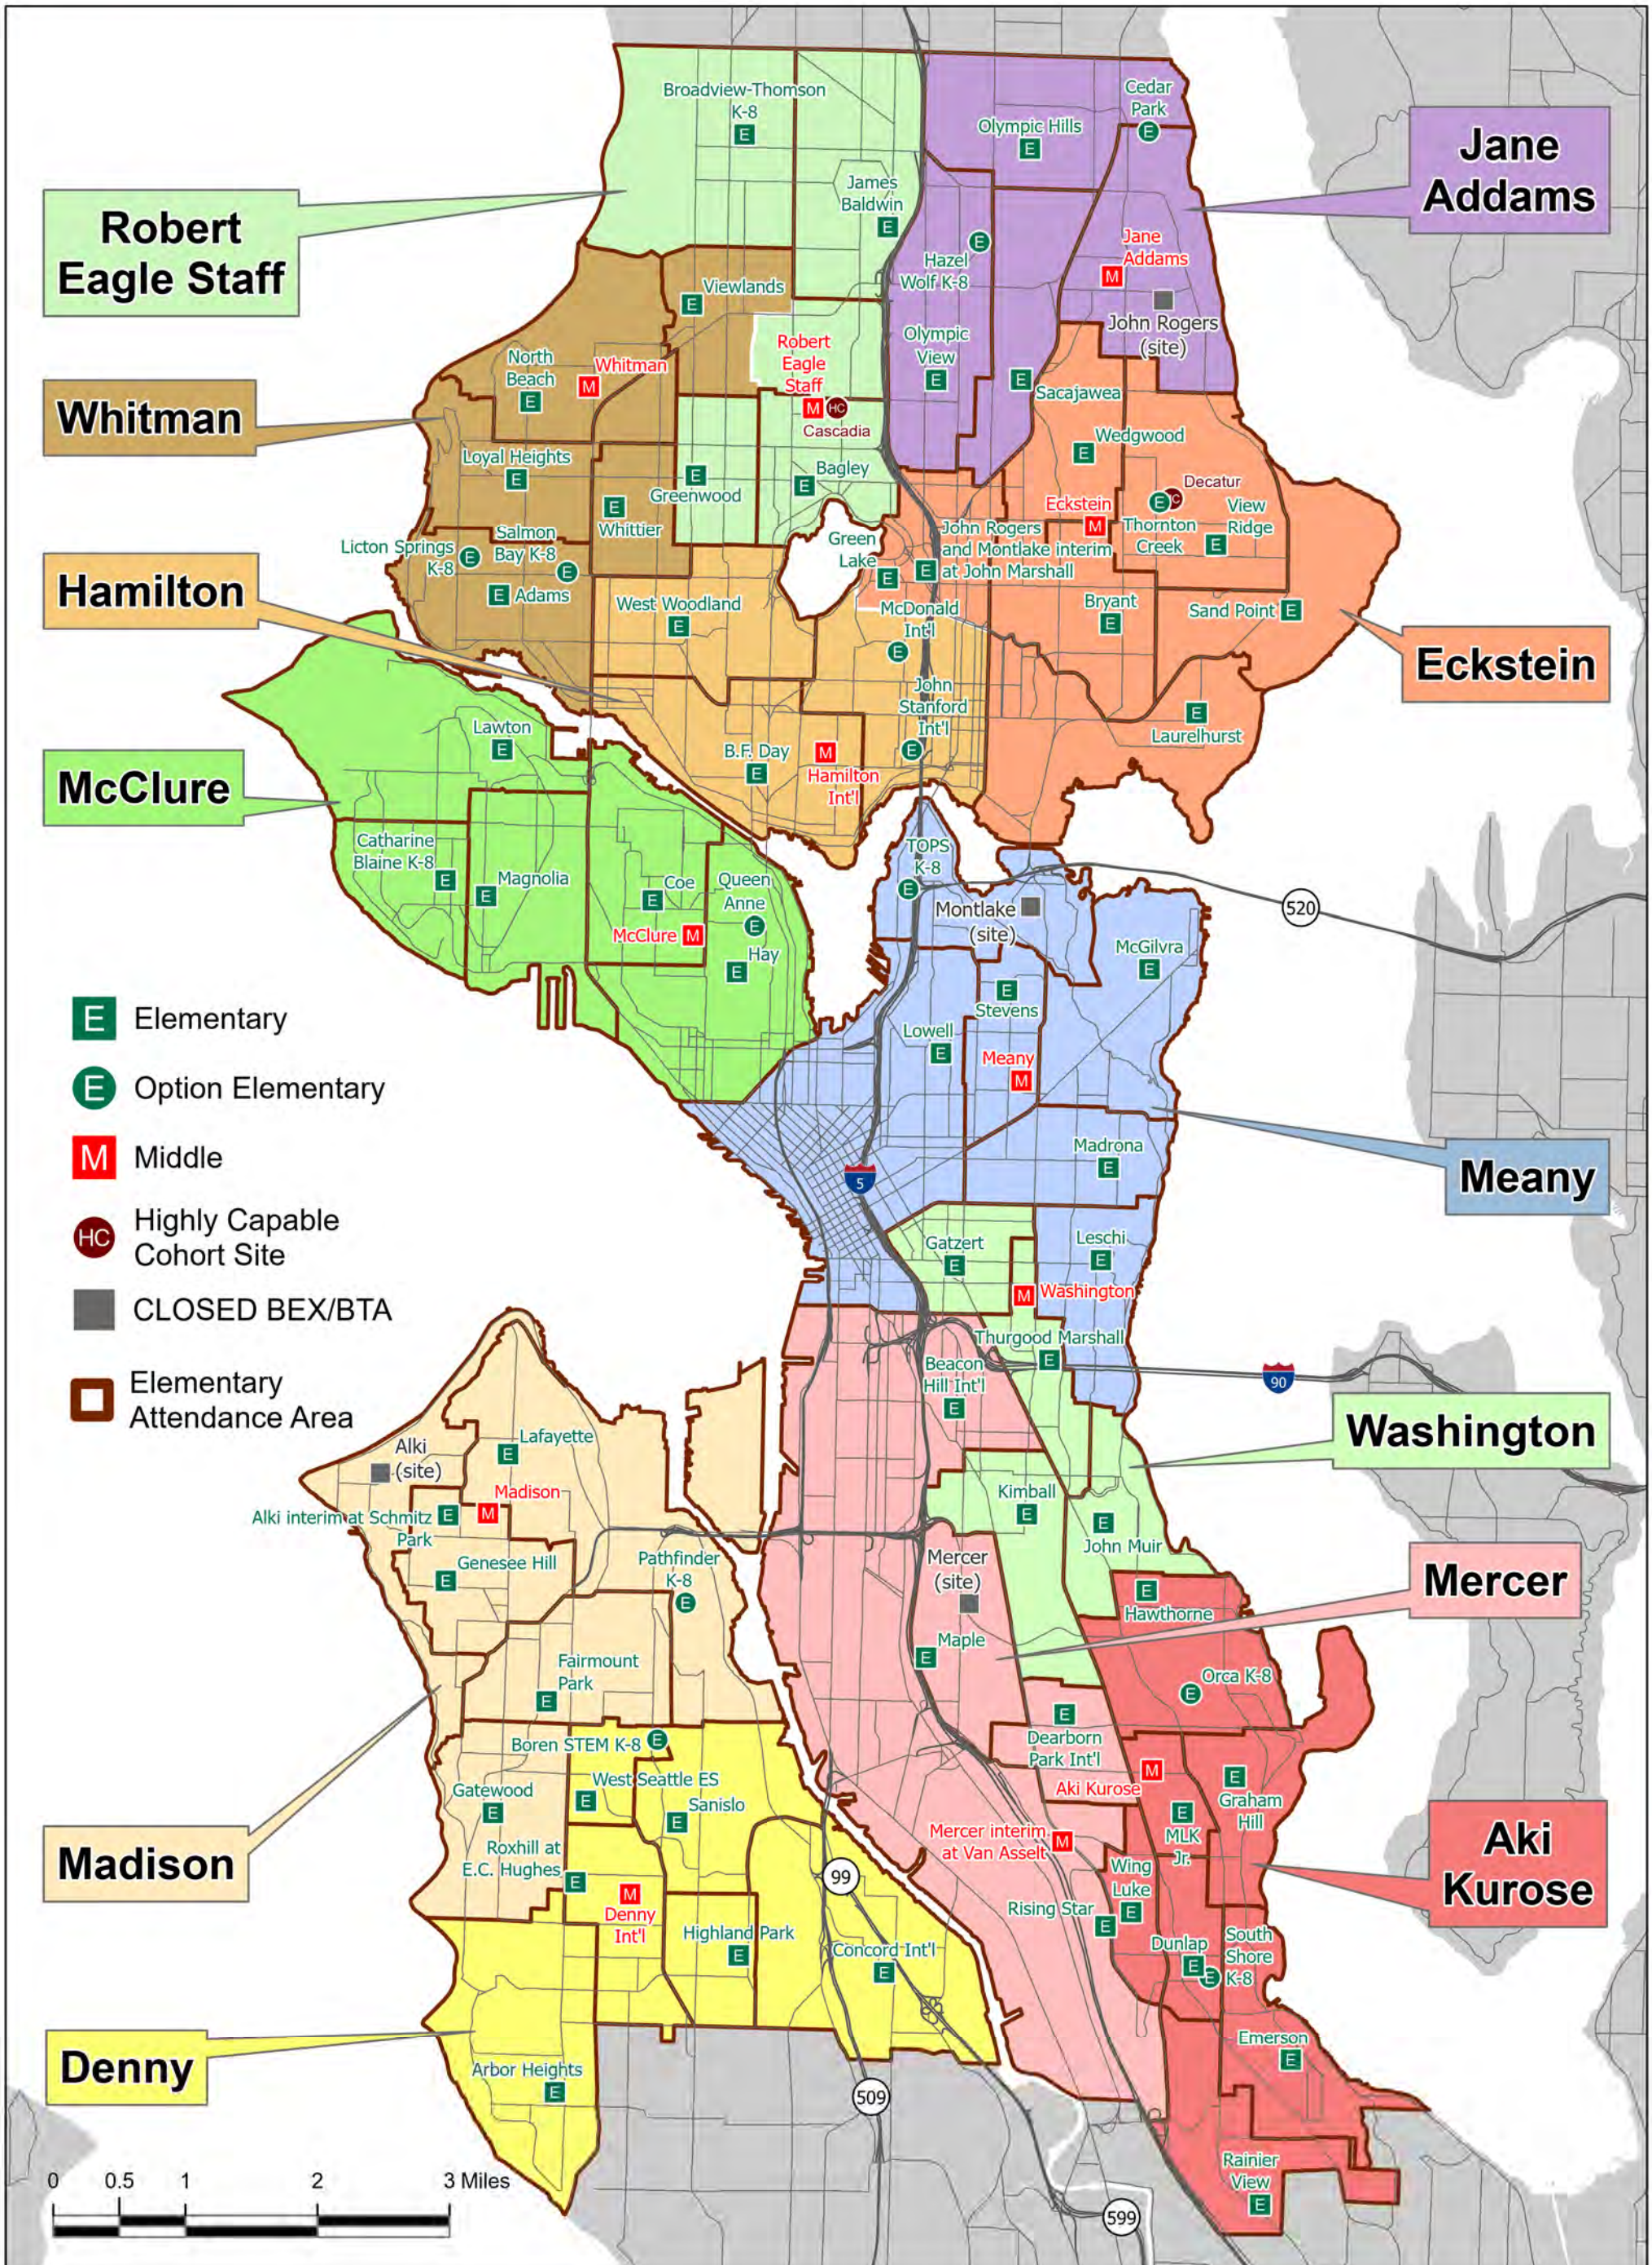

2023-24

Elementary and Middle School Attendance Areas

Map Data:
2023-24
Last updated:
5/23/2023

The names on this map are not intended to reflect the official name of any school building. They are instead intended to ensure better public understanding based upon familiar reference, particularly in situations where program and school building names differ. This information has been compiled by SPS staff from a variety of sources and is subject to change without notice. SPS makes no representations or warranties, expressed or implied, as to accuracy, completeness, timeliness, or rights to the use of such information. SPS shall not be liable for any general, special, indirect, incidental, or consequential damages including, but not limited to, lost revenues or lost profits resulting from the use or misuse of the information contained on this map. Any sale of this map or information on this map is prohibited. MapFile: SPS_District_2023

Map of Attendance Areas for Elementary & Middle Schools in SPS 2023-2024

Seattle Public Schools is committed to making its online information accessible and usable to all people, regardless of ability or technology. Meeting web accessibility guidelines and standards is an ongoing process that we are consistently working to improve.