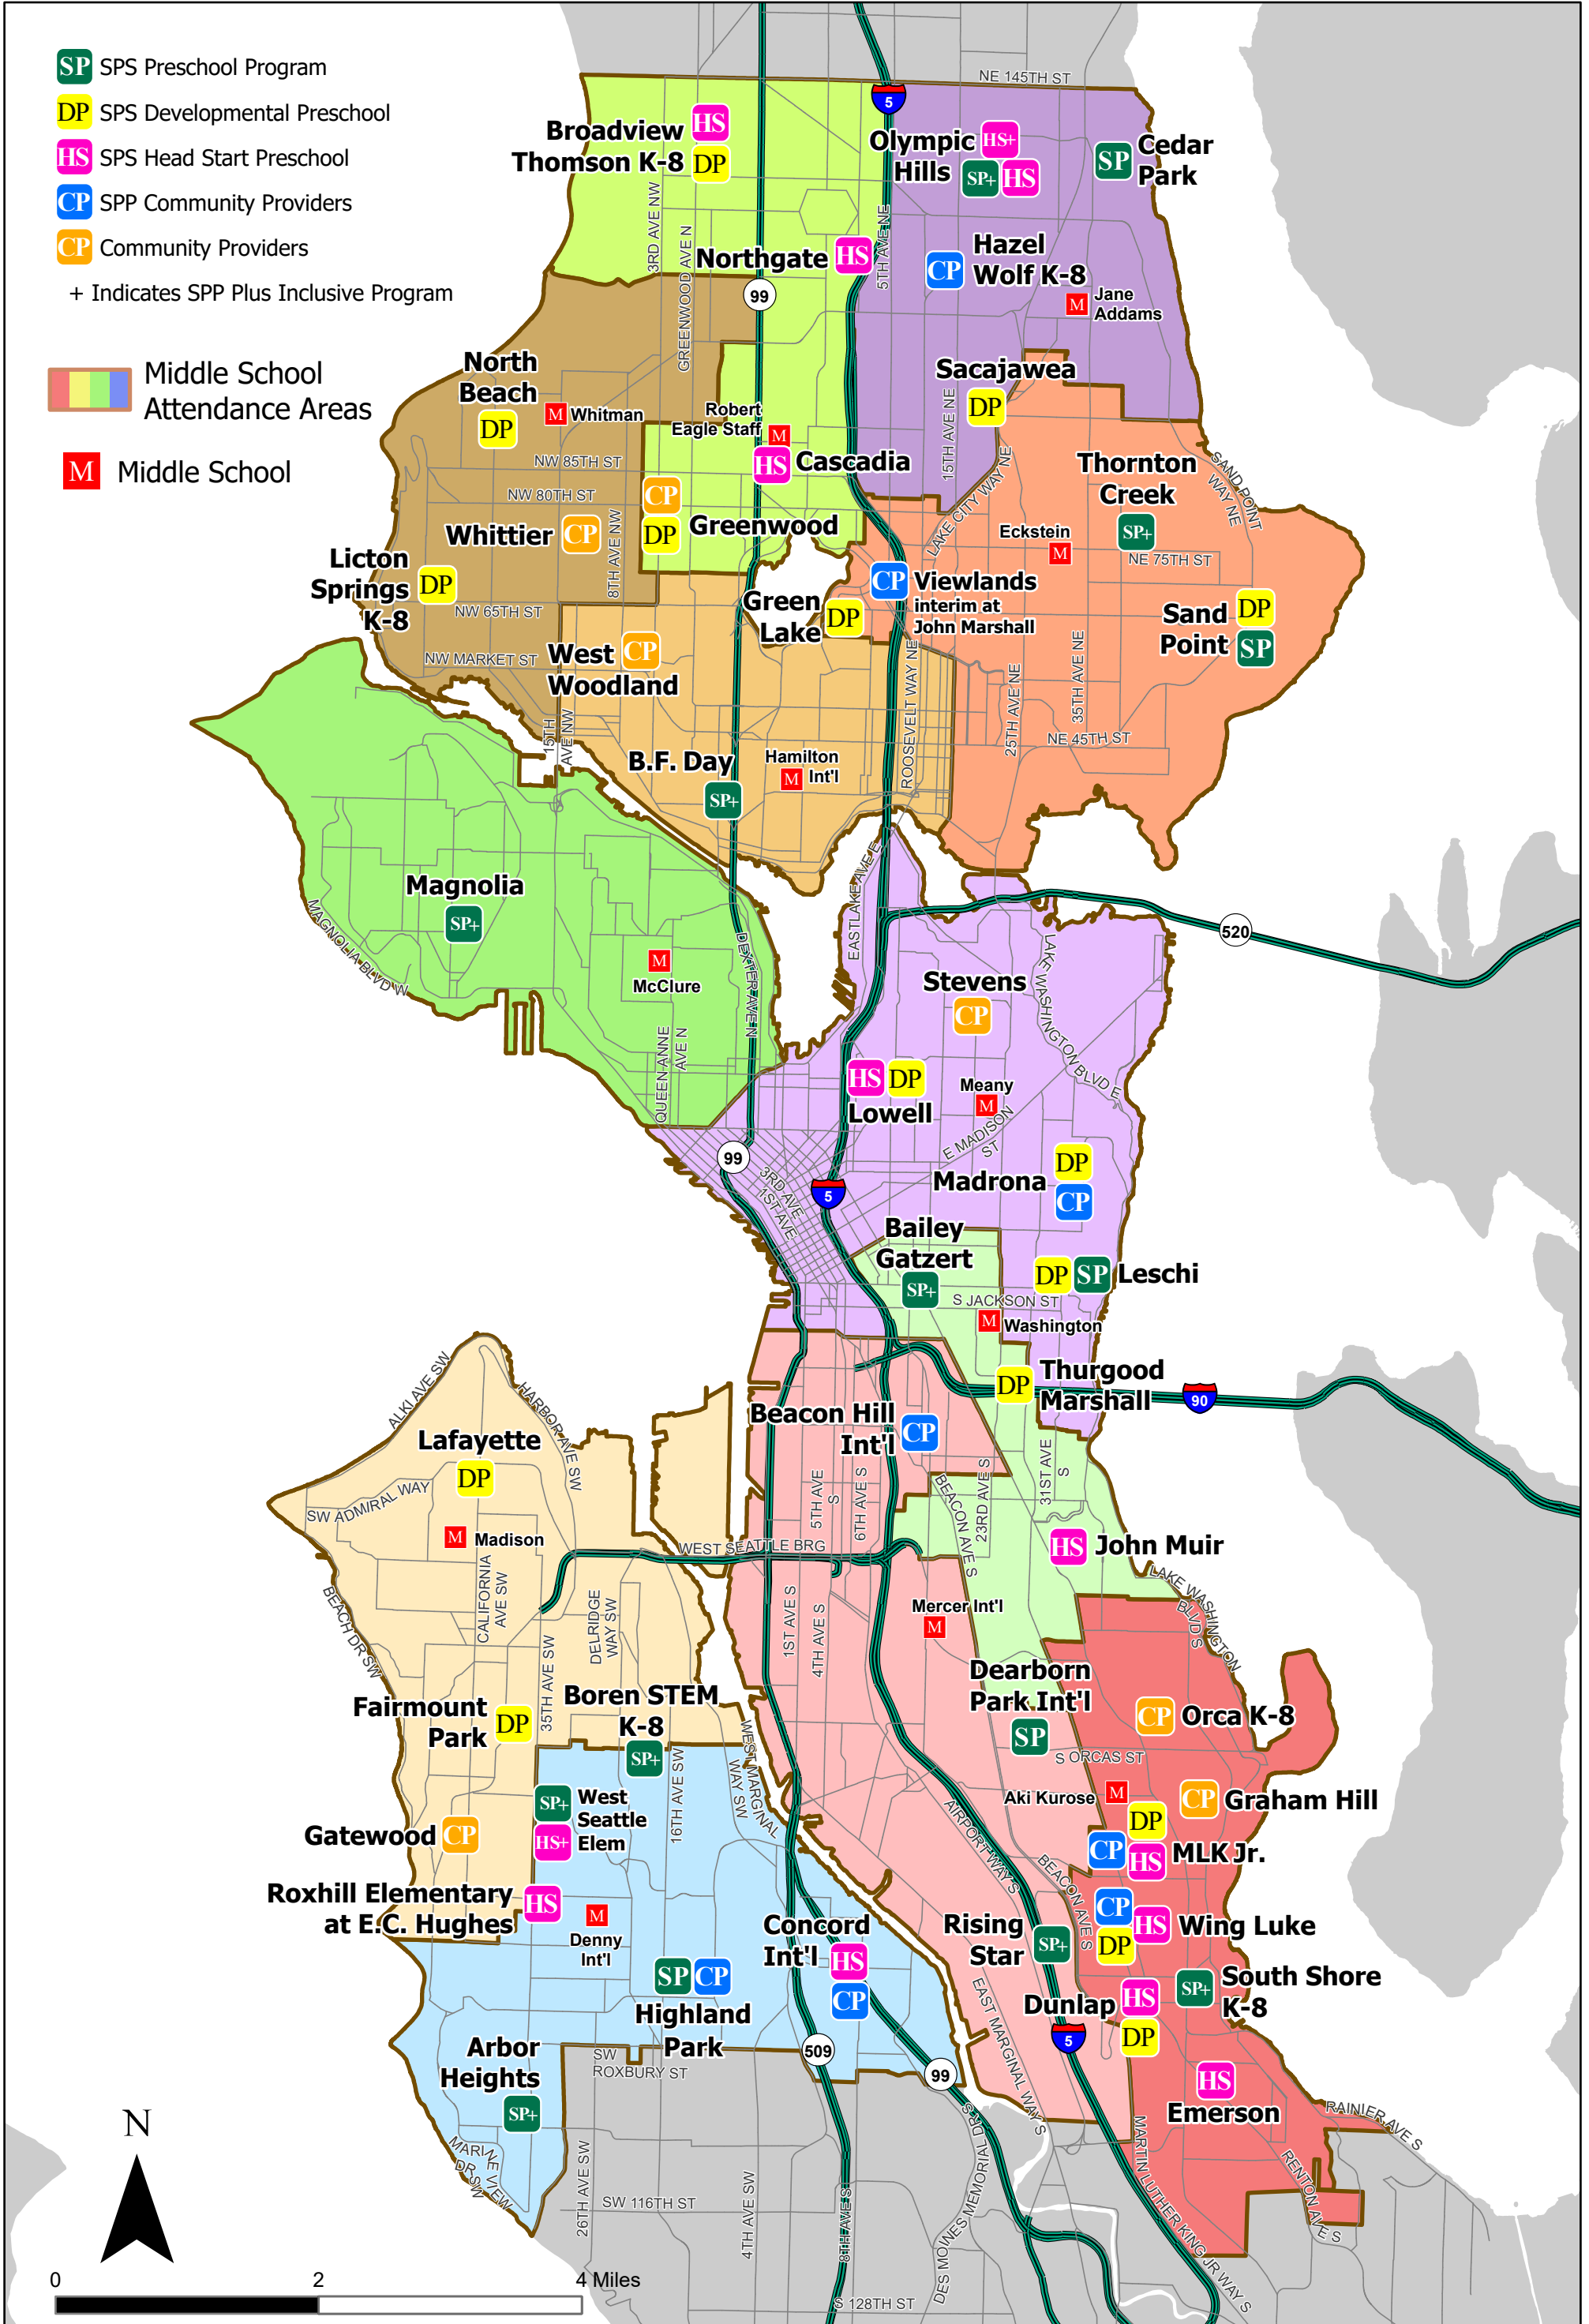

# Preschool Locations

Map Data:  
2022-23  
Last updated:  
5/20/2022

- SP SPS Preschool Program
- DP SPS Developmental Preschool
- HS SPS Head Start Preschool
- CP SPP Community Providers
- CP Community Providers
- + Indicates SPP Plus Inclusive Program

Middle School Attendance Areas

M Middle School

0 2 4 Miles

The names on this map are not intended to reflect the official name of any school building. They are instead intended to ensure better public understanding based upon familiar reference, particularly in situations where program and school building names differ. This information has been compiled by SPS staff from a variety of sources and is subject to change without notice. SPS makes no representations or warranties, expressed or implied, as to accuracy, completeness, timeliness, or rights to the use of such information. SPS shall not be liable for any general, special, indirect, incidental, or consequential damages including, but not limited to, lost revenues or lost profits resulting from the use or misuse of the information contained on this map. Any sale of this map or information on this map is prohibited. MapFile: Preschools\_2022\_23