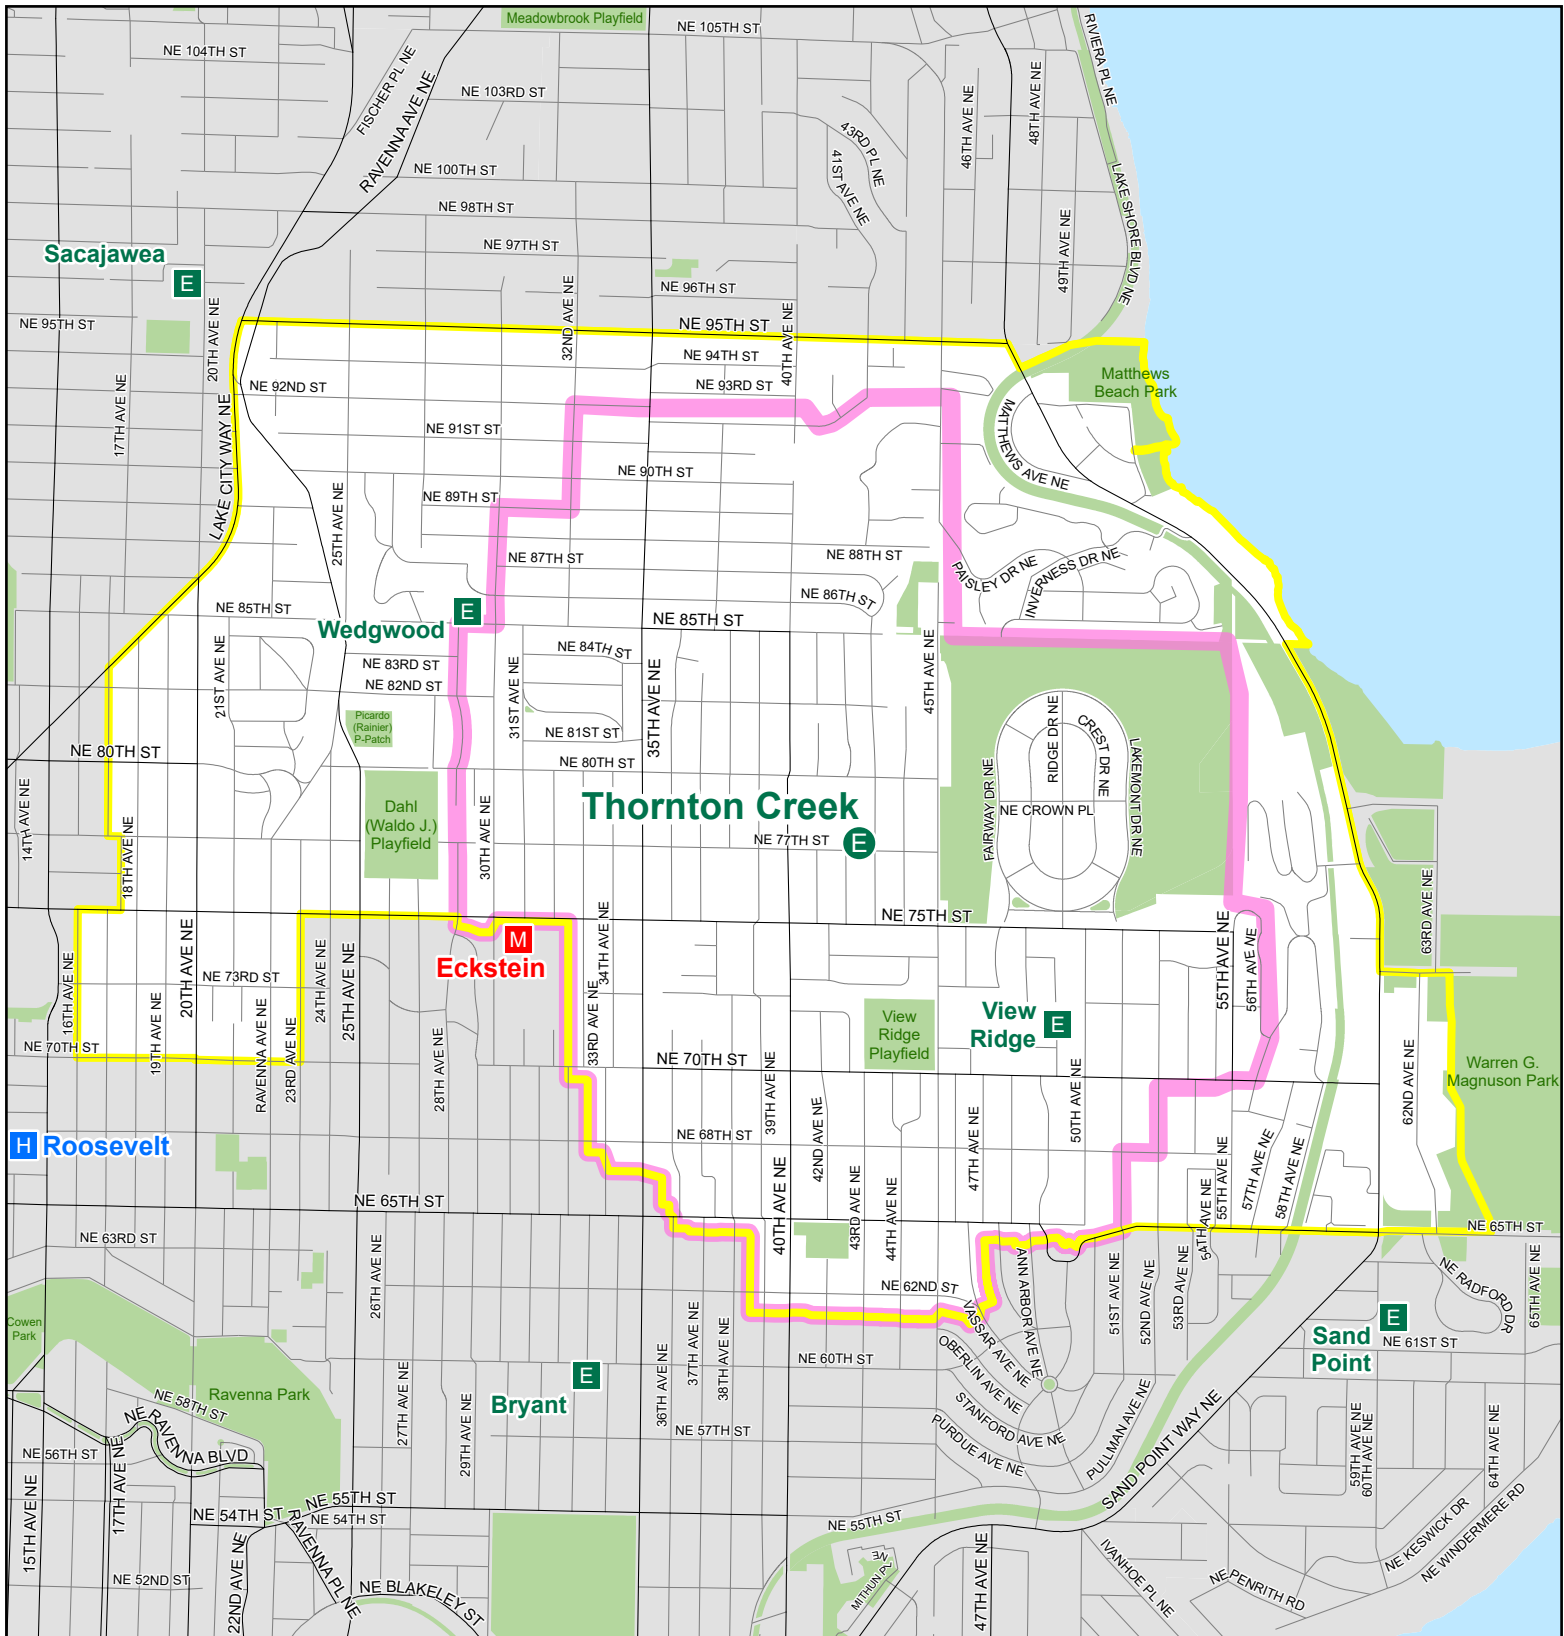

Thornton Creek

Option School
Geo-Zone

- Geo-Zone
- Walk Zone
- Closed - BEX / BTA

- Elementary
- Option Elem.
- Middle

- High
- Option High
- Option School with Continuous Enrollment

Last revised: 12/4/2019