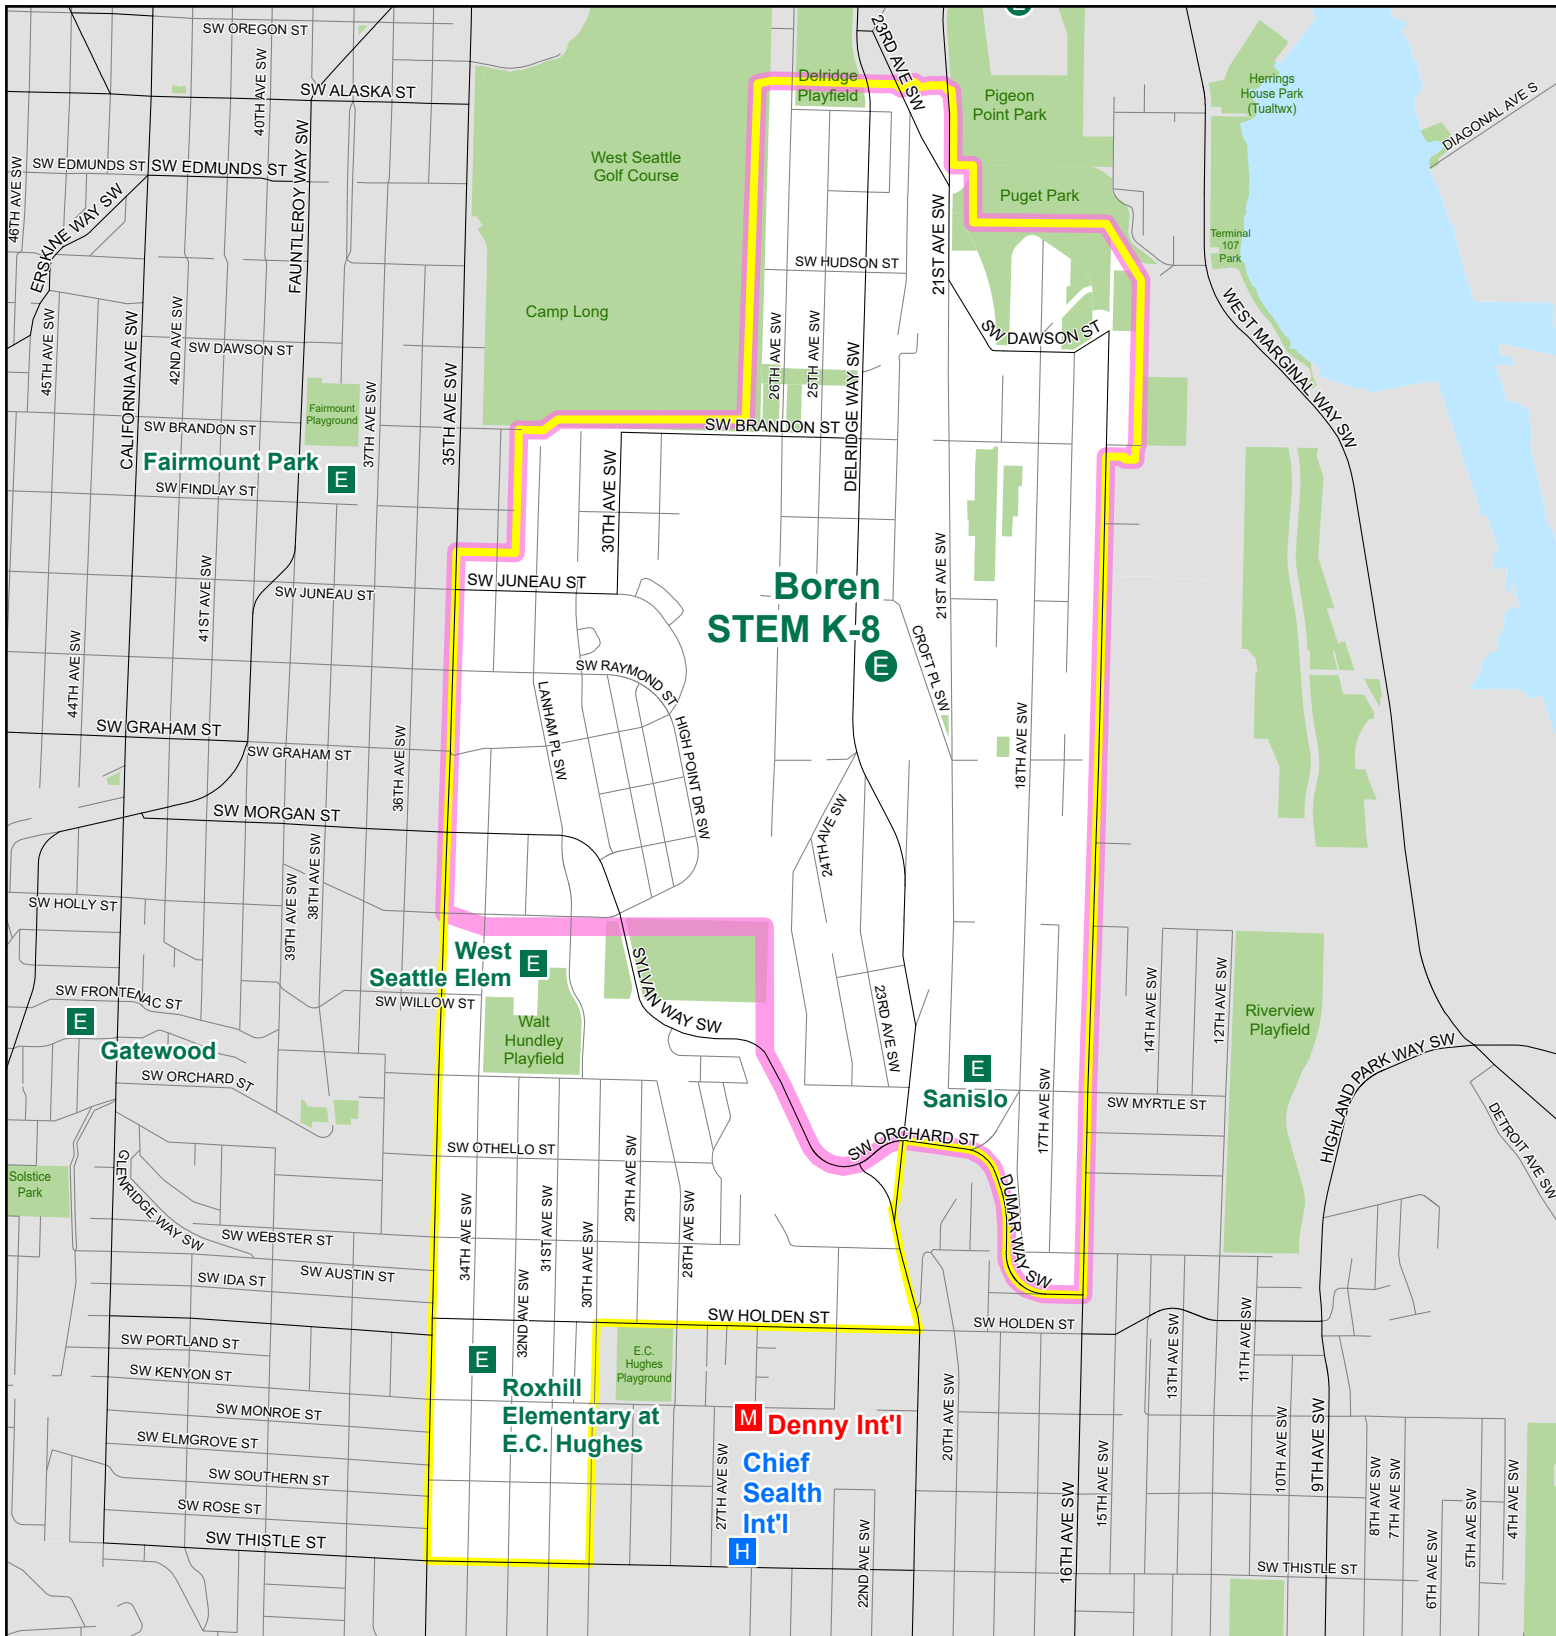

Boren STEM K-8

Option School
Geo-Zone

Geo-Zone

Walk Zone

Closed - BEX / BTA

Elementary

Option Elem.

Middle

High

Option High

Option School with Continuous Enrollment

Last revised: 12/4/2019