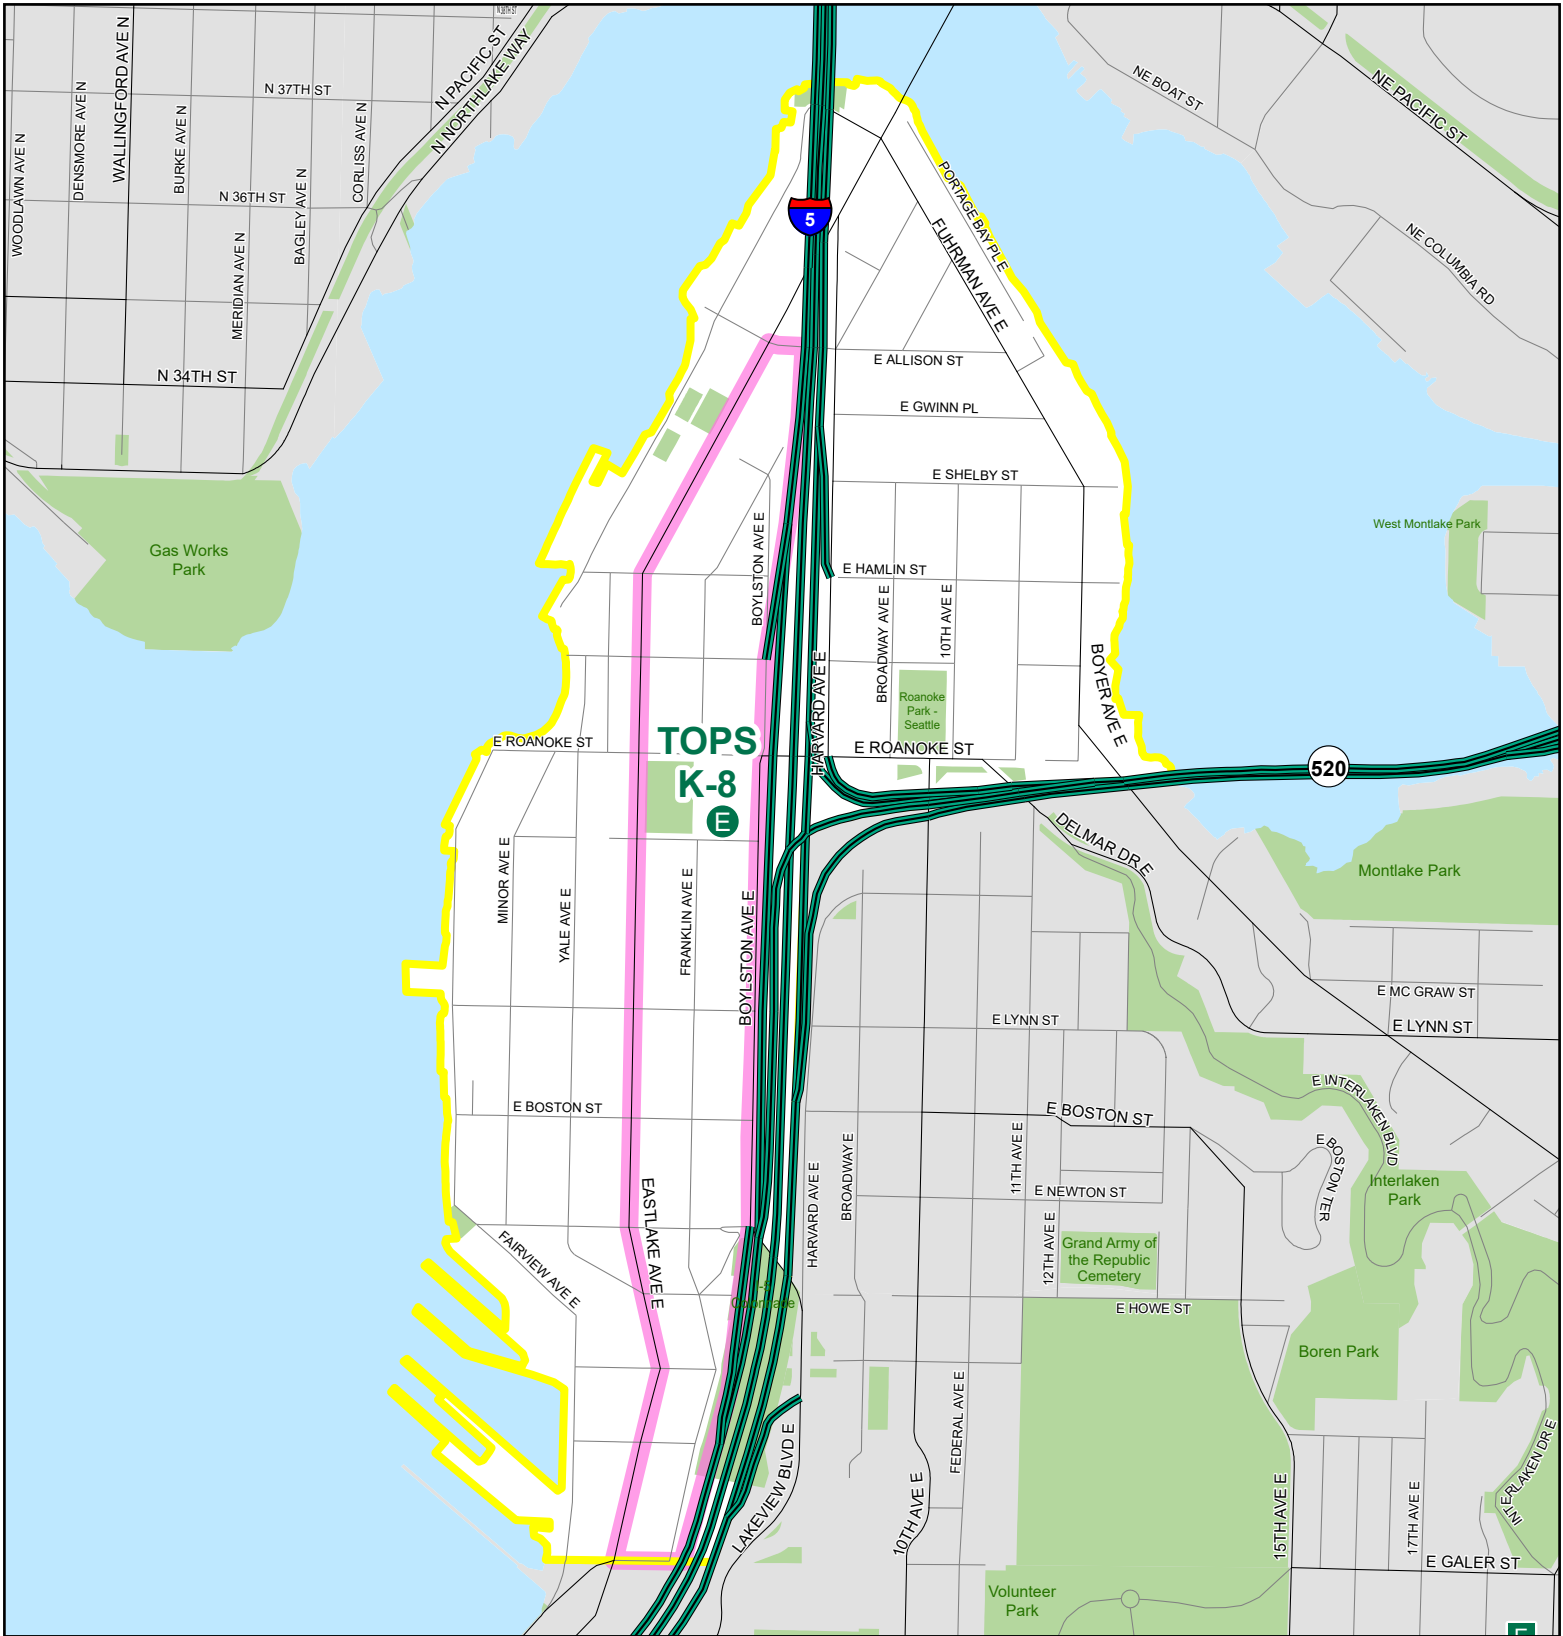

TOPS K-8

Option School
Geo-Zone

Geo-Zone

Walk Zone

Closed - BEX / BTA

Elementary

Option Elem.

Middle

High

Option High

Option School with Continuous Enrollment

Last revised: 12/4/2019