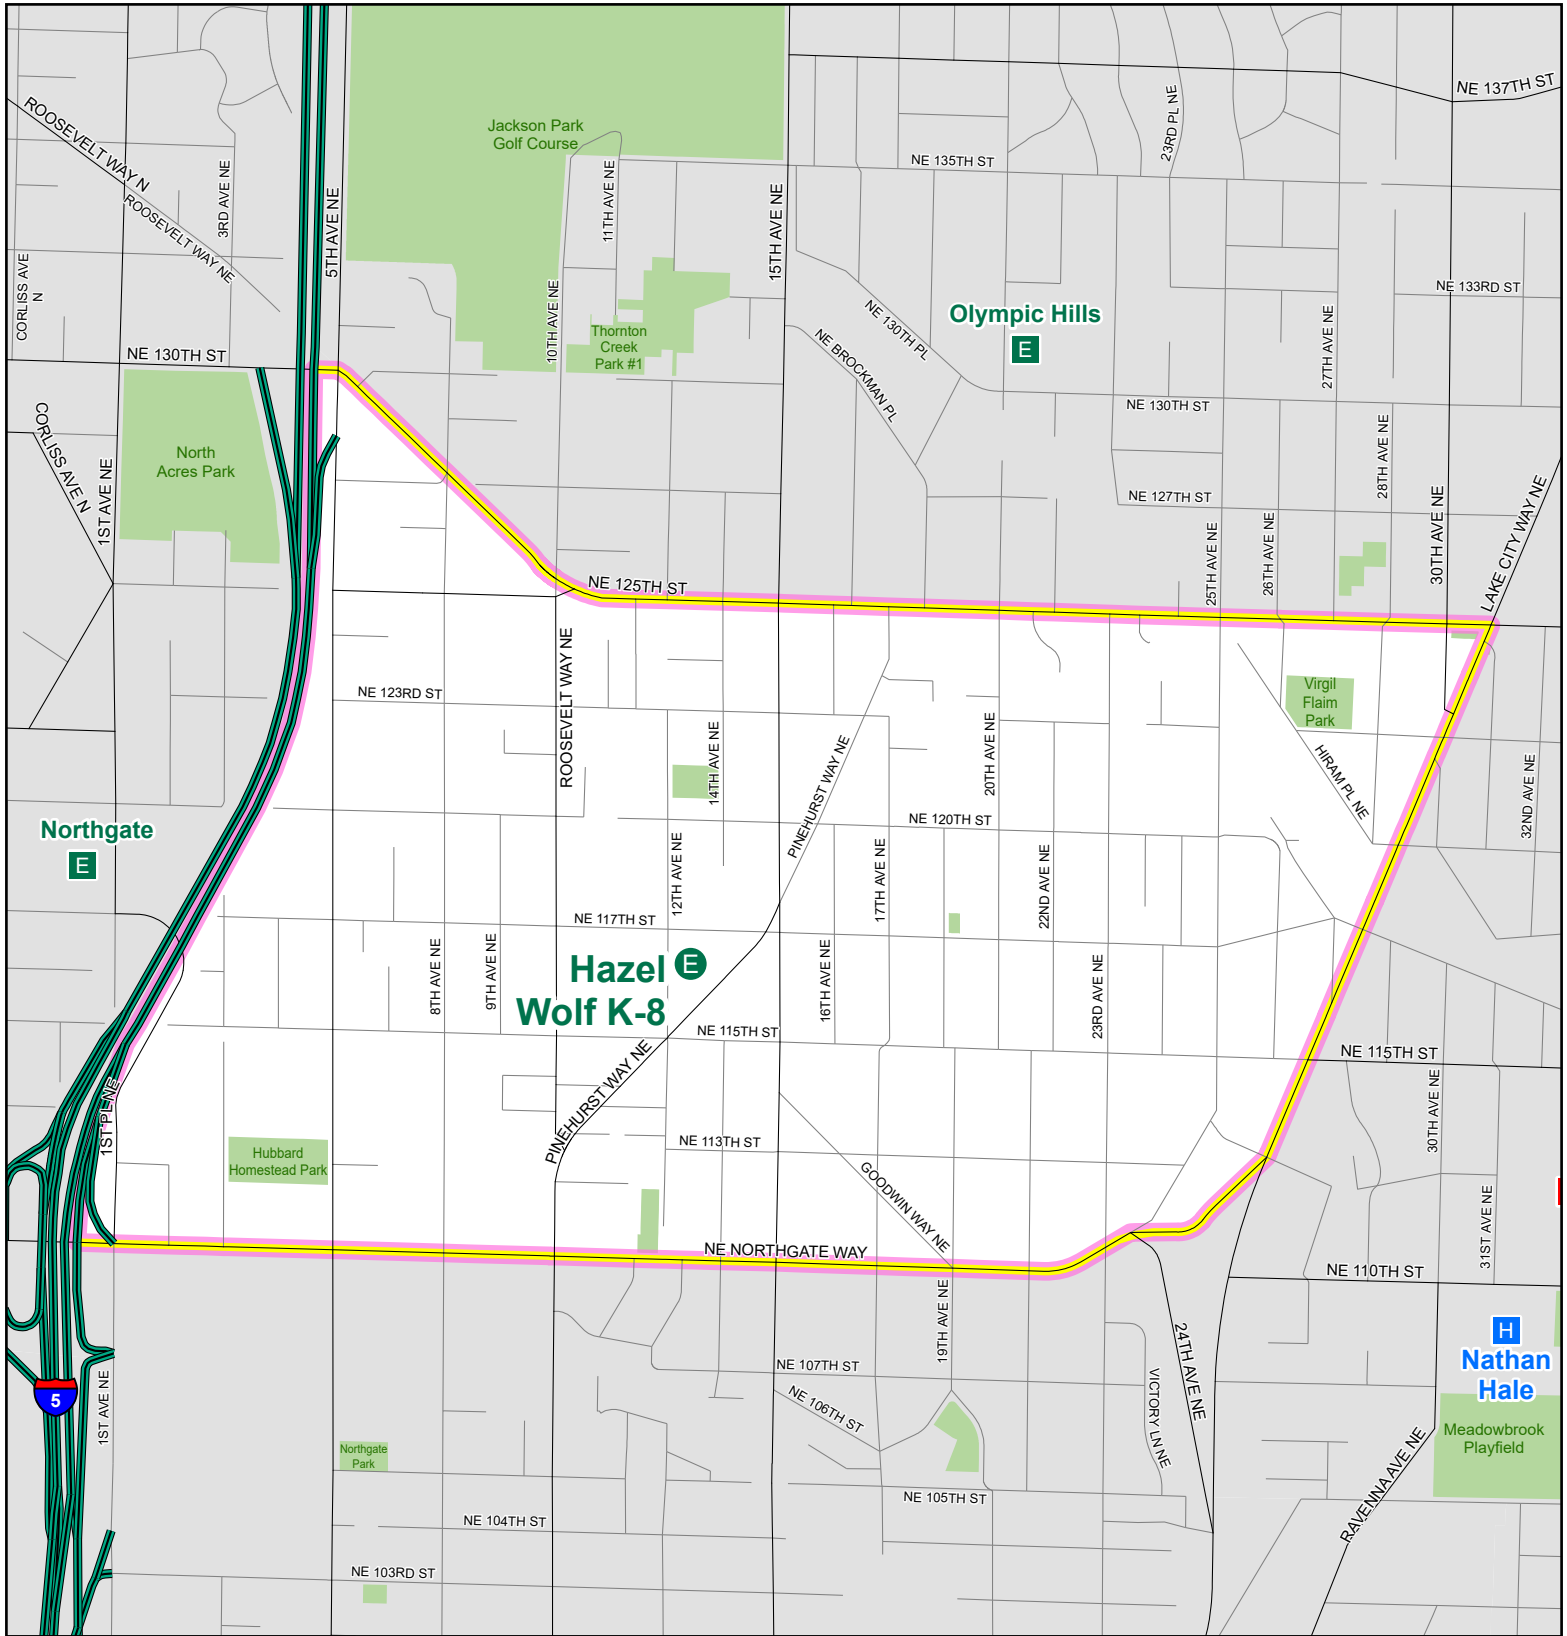

Hazel Wolf K-8

Option School
Geo-Zone

- Geo-Zone
- Walk Zone
- Closed - BEX / BTA

- E Elementary
- E Option Elem.
- M Middle

- H High
- H Option High
- S Option School with Continuous Enrollment

Last revised: 12/4/2019