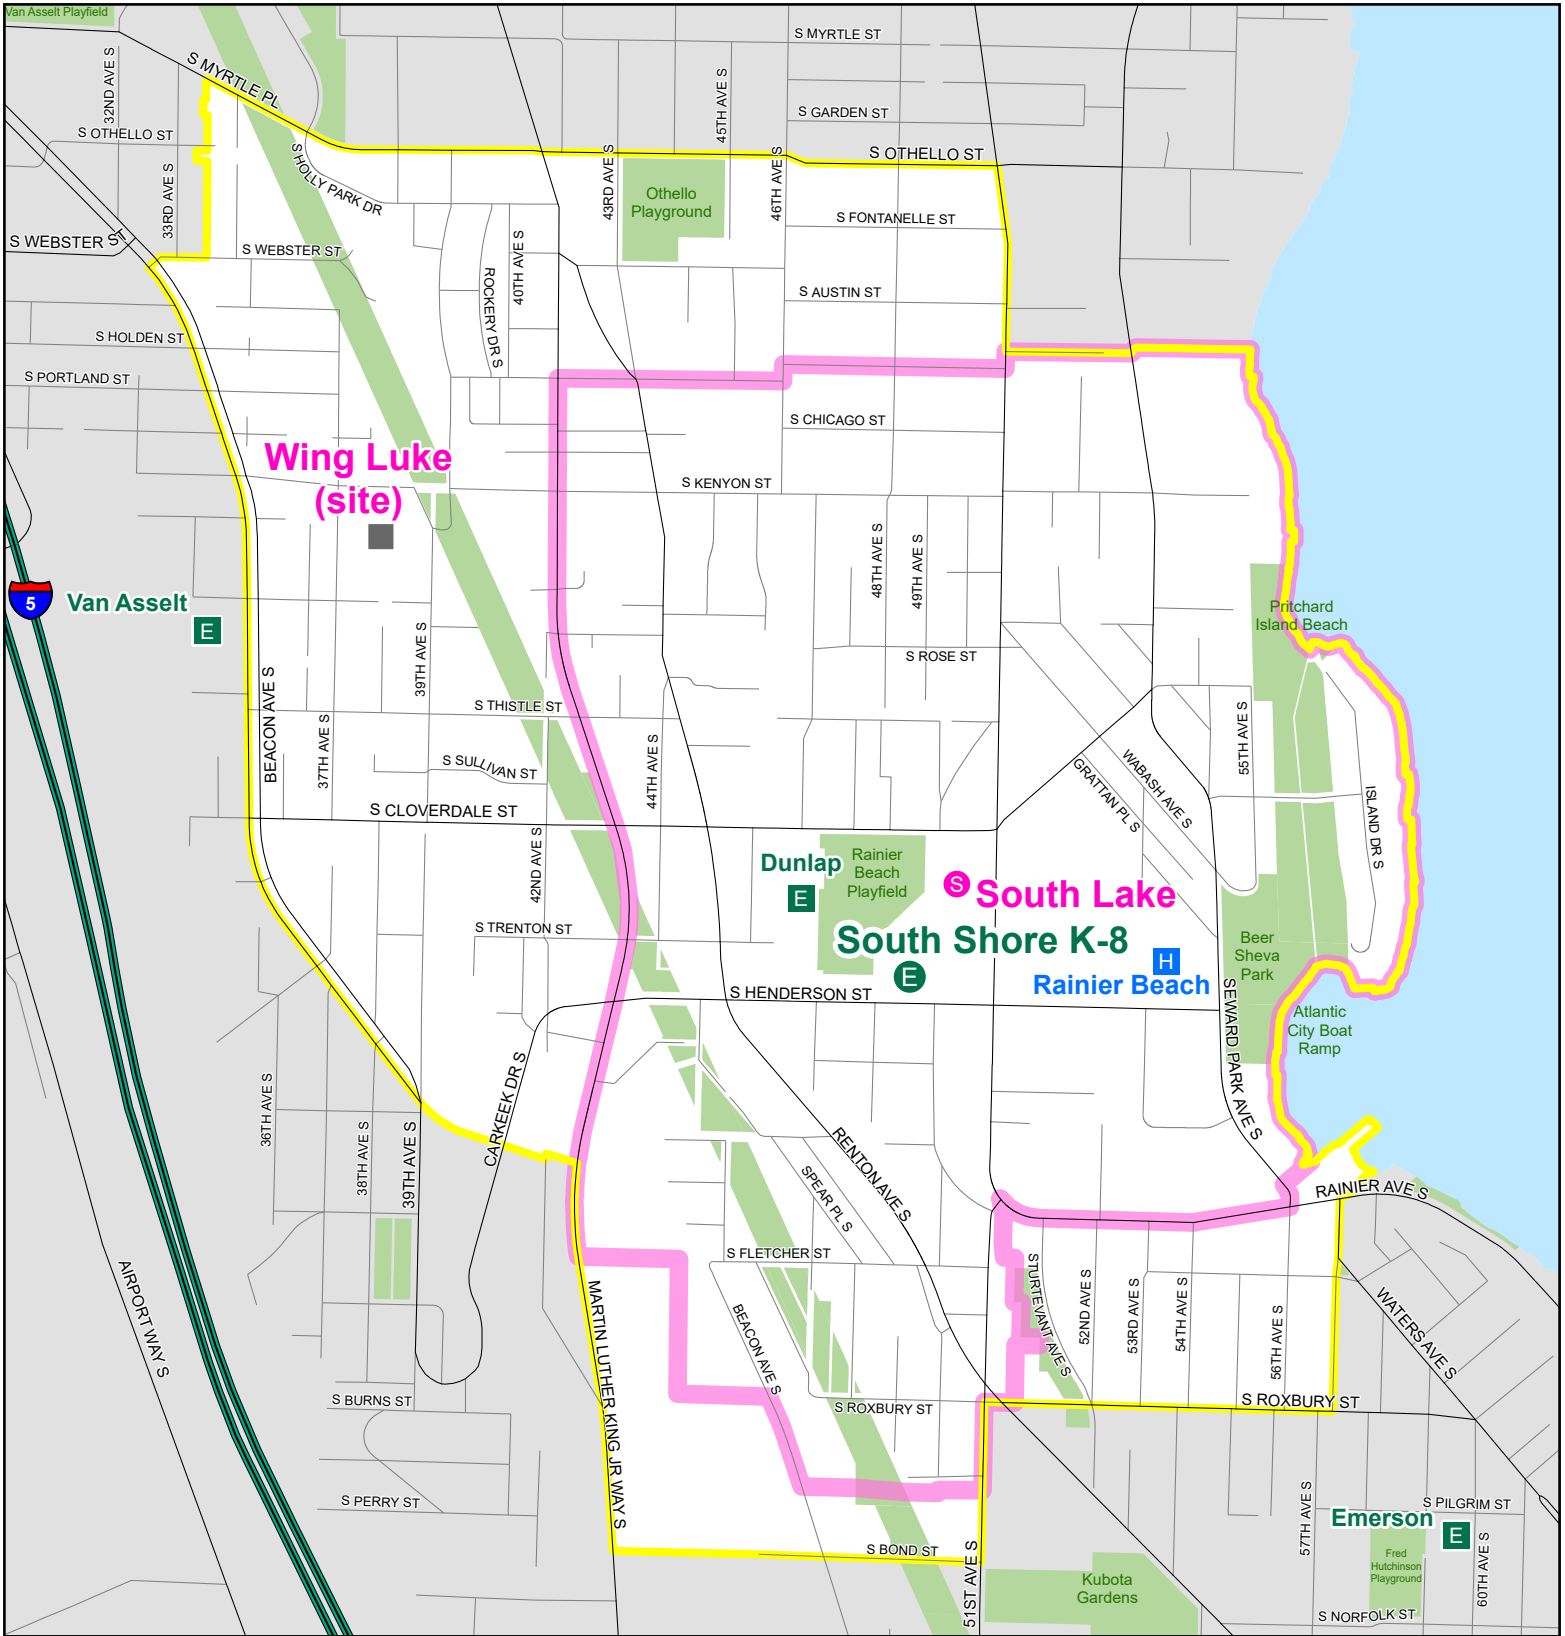

South Shore K-8

Option School
Geo-Zone

Geo-Zone

Walk Zone

Closed - BEX / BTA

Elementary

Option Elem.

Middle

High

Option High

Option School with Continuous Enrollment

Last revised: 12/4/2019