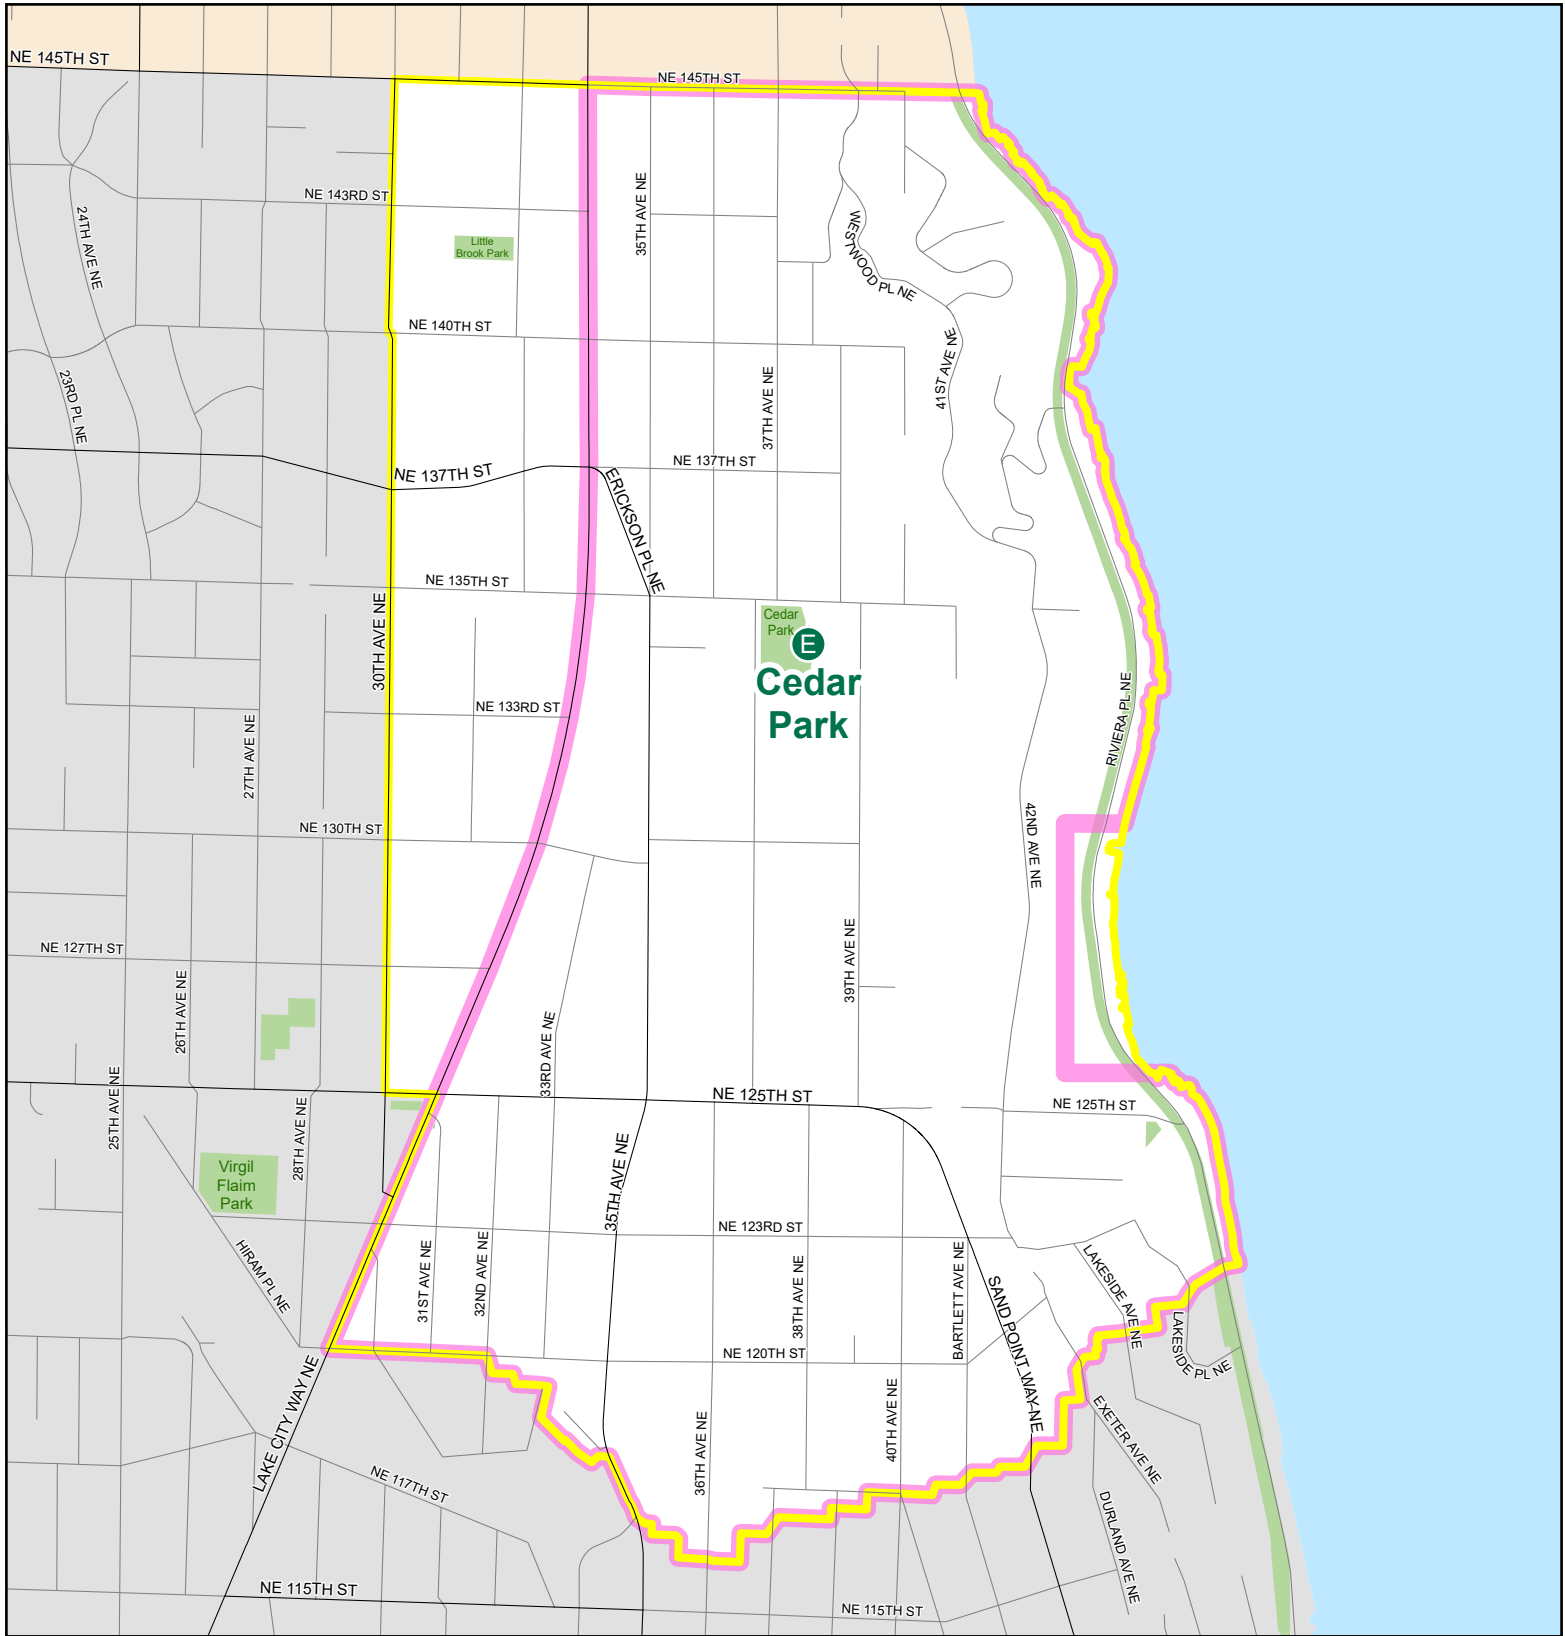

Cedar Park

Option School
Geo-Zone

Geo-Zone

Walk Zone

Closed - BEX / BTA

Elementary

Option Elem.

Middle

High

Option High

Option School with
Continuous Enrollment

0 0.3 0.6 Miles

Last revised: 12/4/2019