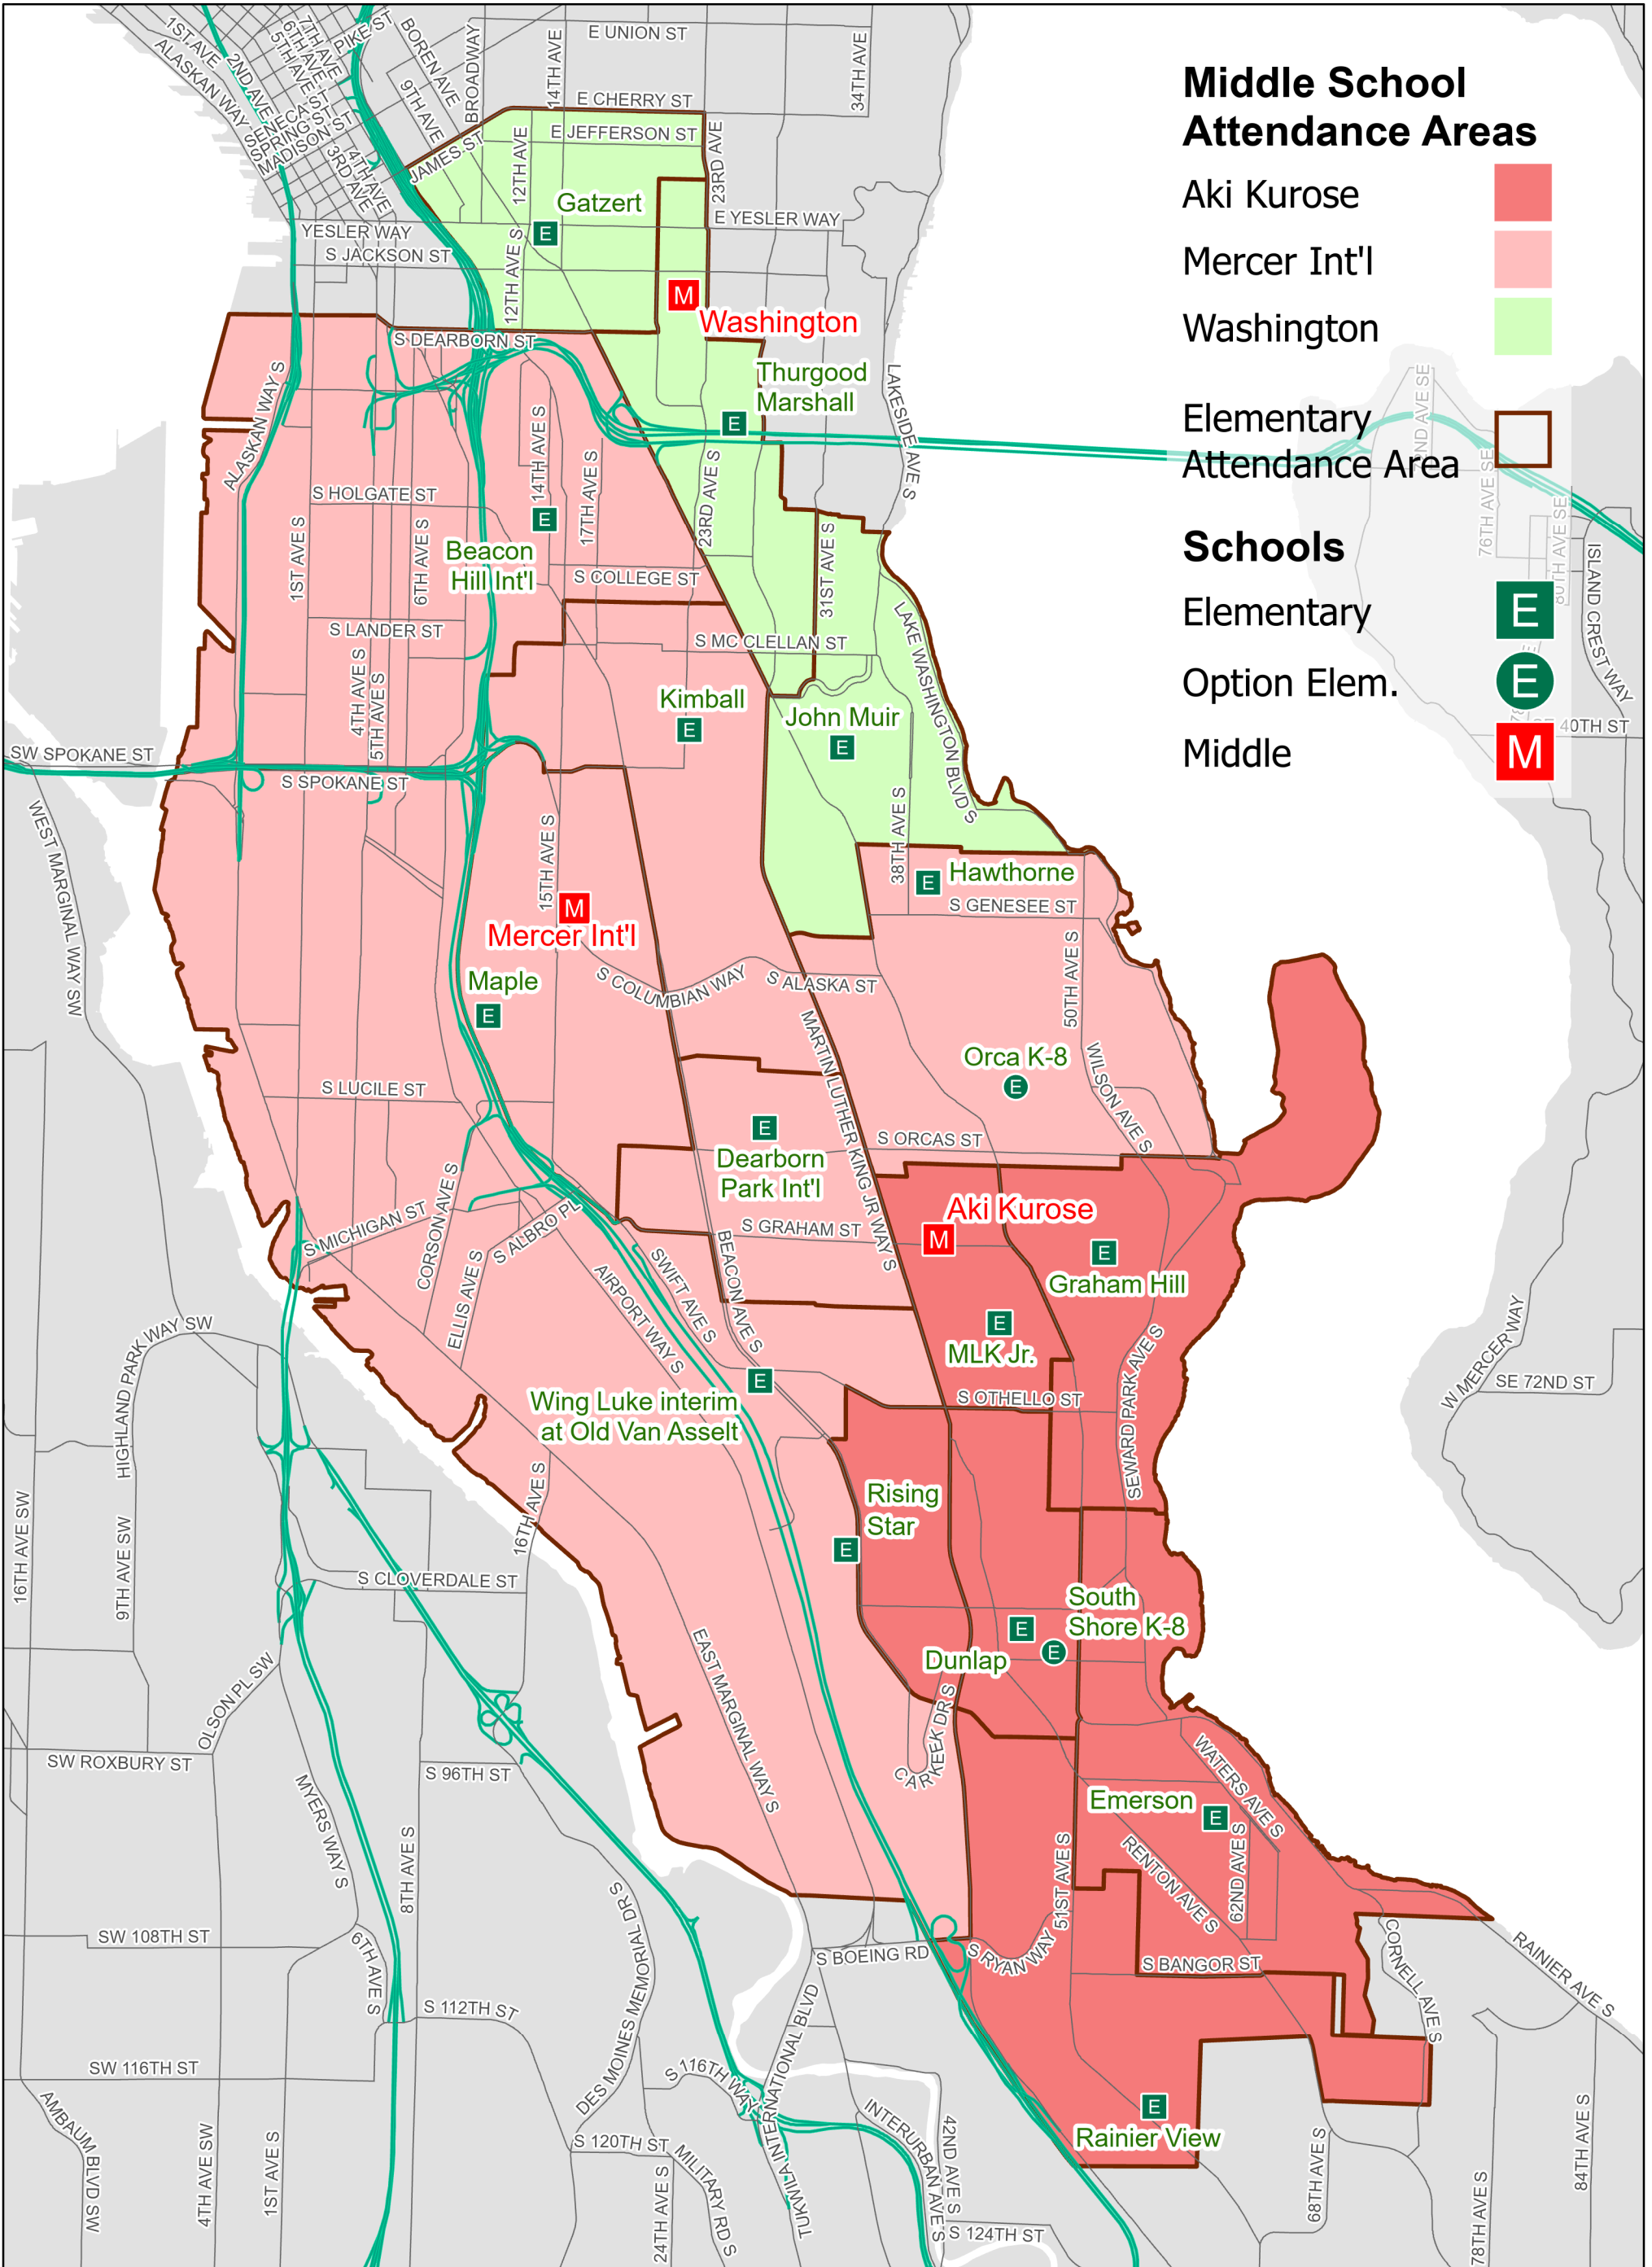

2020

Southeast Middle Schools with Elementary Feeder Patterns

Map Data:
2020-21
Last updated:
7/27/2020

Middle School Attendance Areas

- Aki Kurose
- Mercer Int'l
- Washington

Elementary Attendance Area

- ### Schools
- Elementary
 - Option Elem.
 - Middle

The names on this map are not intended to reflect the official name of any school building. They are instead intended to ensure better public understanding based upon familiar reference, particularly in situations where program and school building names differ. This information has been compiled by SPS staff from a variety of sources and is subject to change without notice. SPS makes no representations or warranties, expressed or implied, as to accuracy, completeness, timeliness, or rights to the use of such information. SPS shall not be liable for any general, special, indirect, incidental, or consequential damages including, but not limited to, lost revenues or lost profits resulting from the use or misuse of the information contained on this map. Any sale of this map or information on this map is prohibited. MapFile: Mercer_Aki_Washington_wFeeders