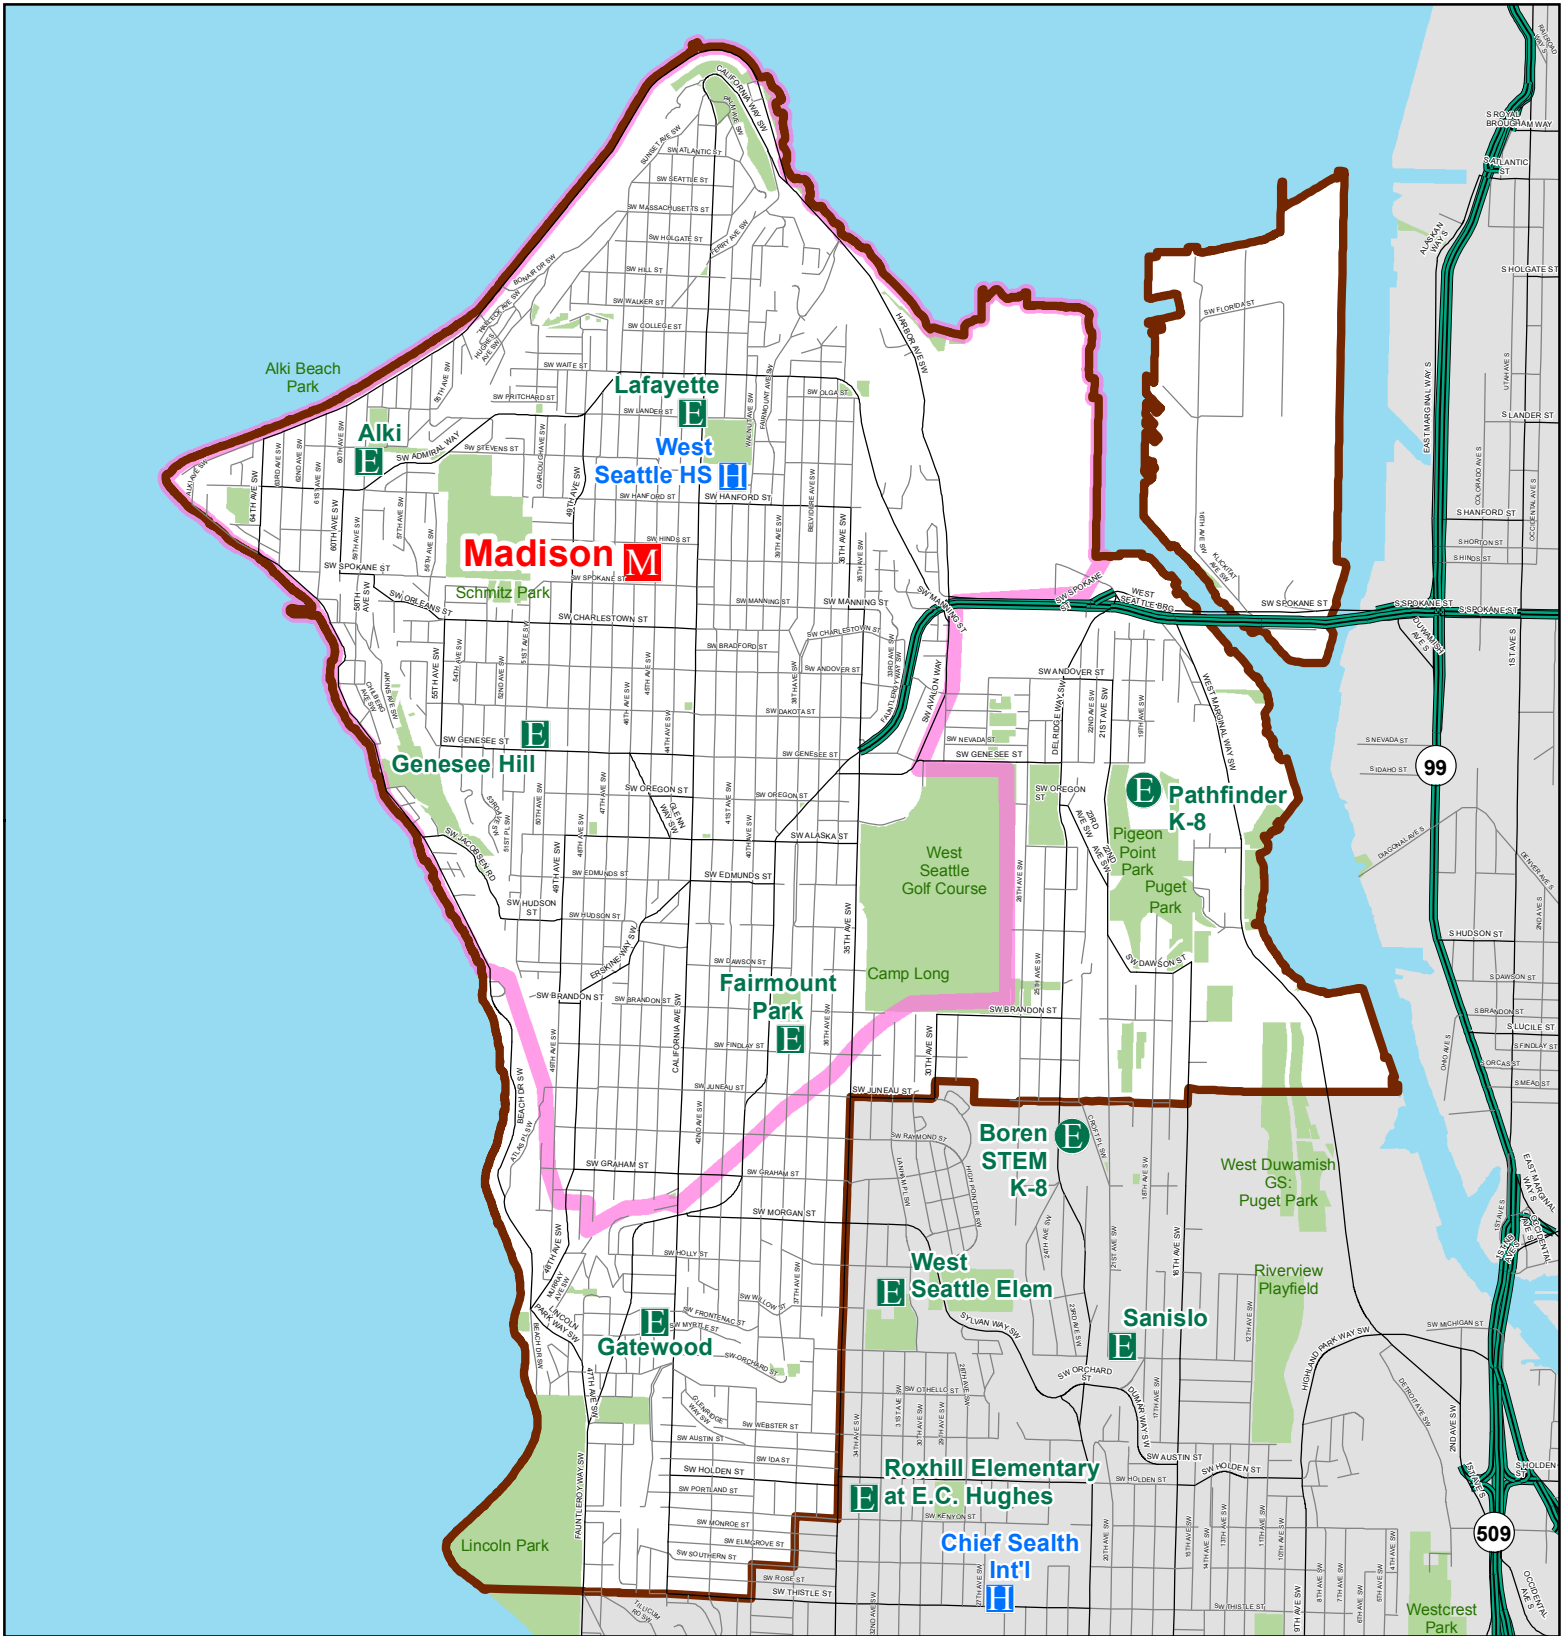

Madison

Middle School Attendance Area

SEATTLE
PUBLIC
SCHOOLS

- Attendance Area
- Walk Zone
- E Elementary School
- E Option Elementary School
- H High School
- H Option High School
- M Middle School
- S Service School

Map last revised: 2/13/2018