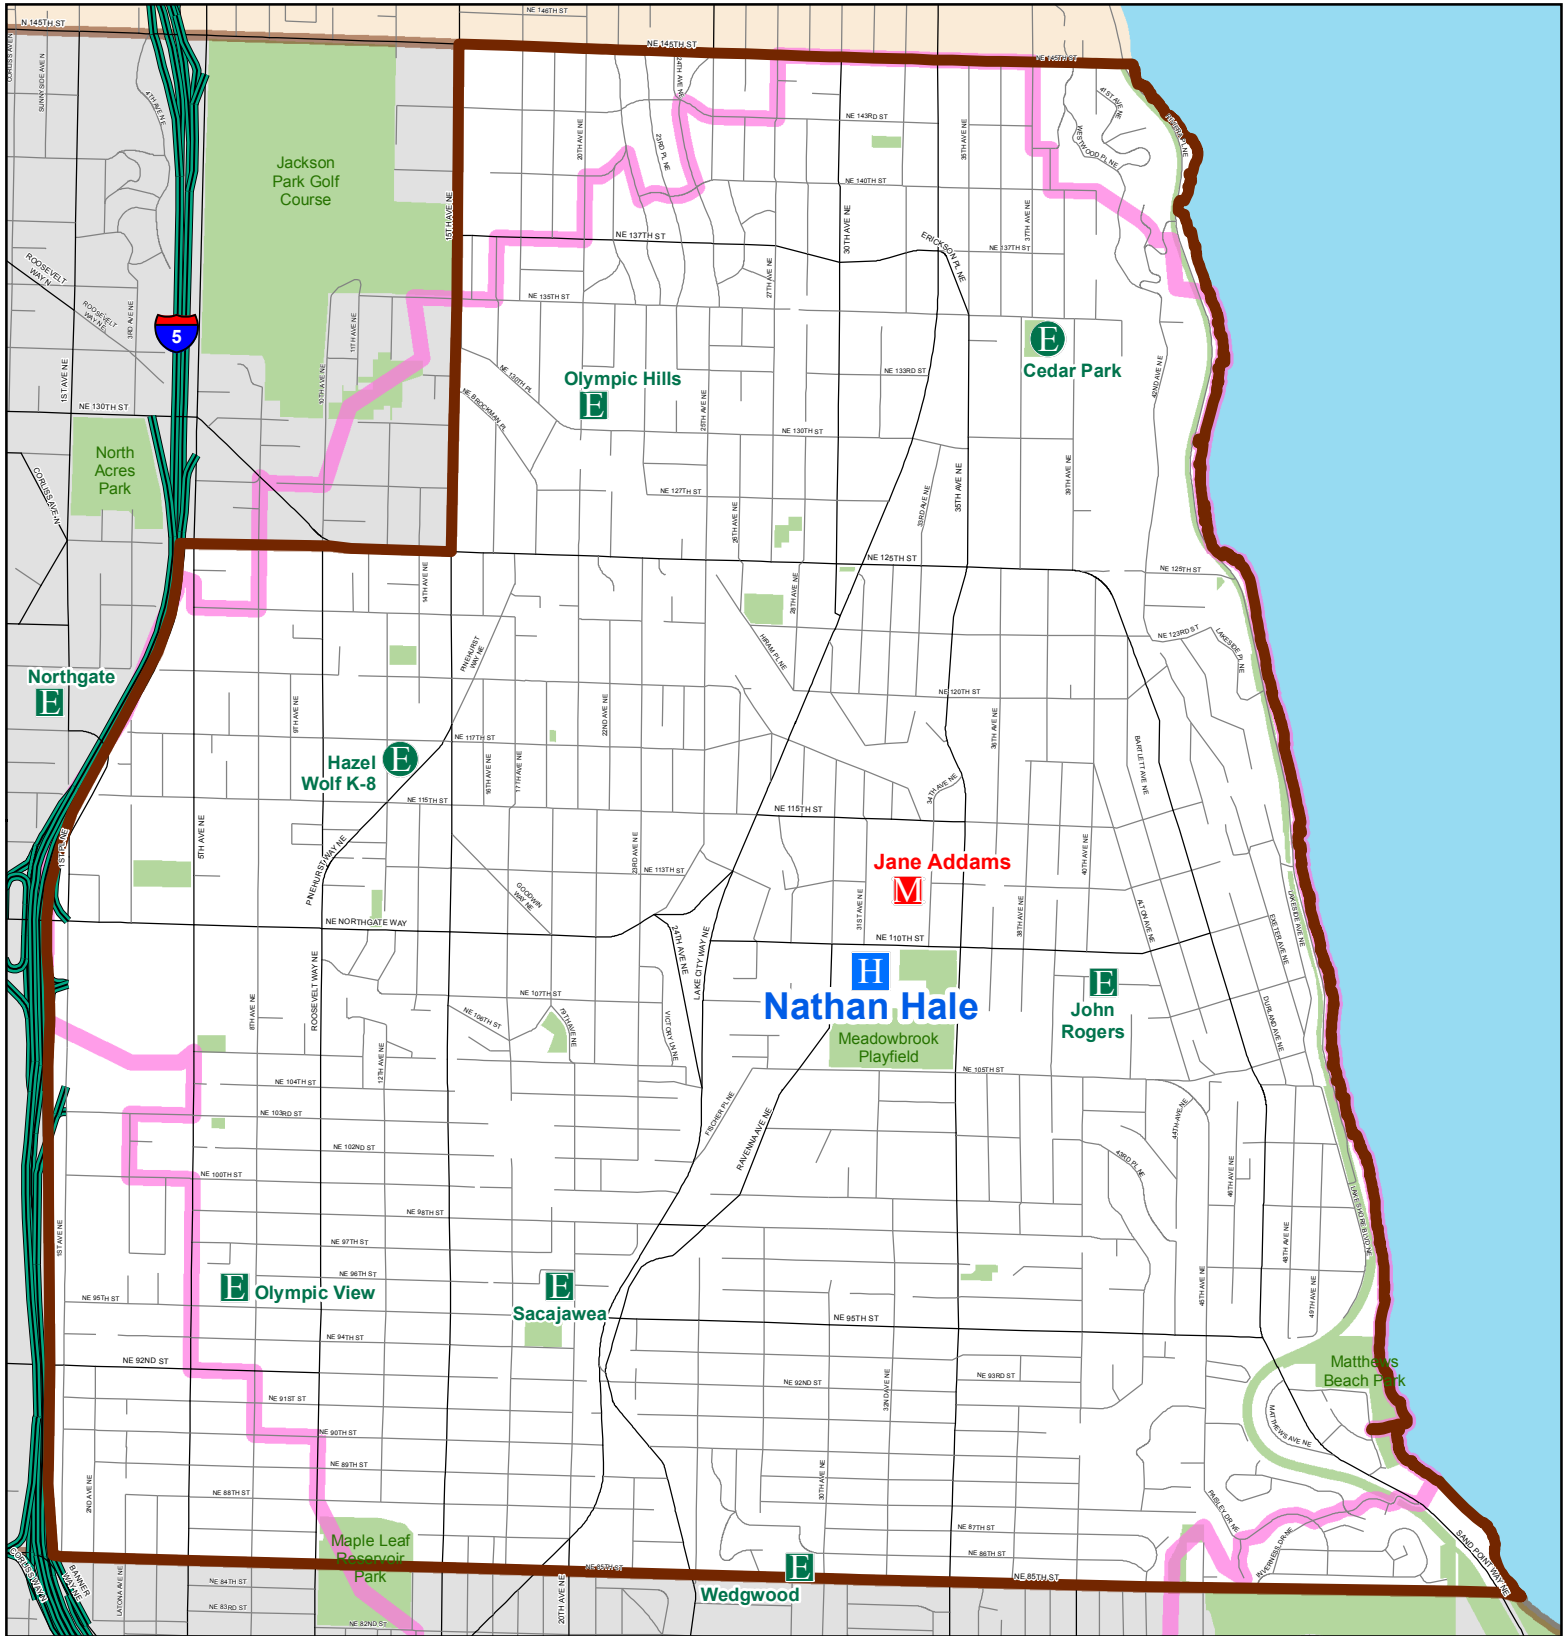

Nathan Hale

High School
Attendance Area

Attendance Area

Elementary

High

Middle

Walk Zone

Option Elementary

Option High

Service School

Map last revised: 6/1/2018