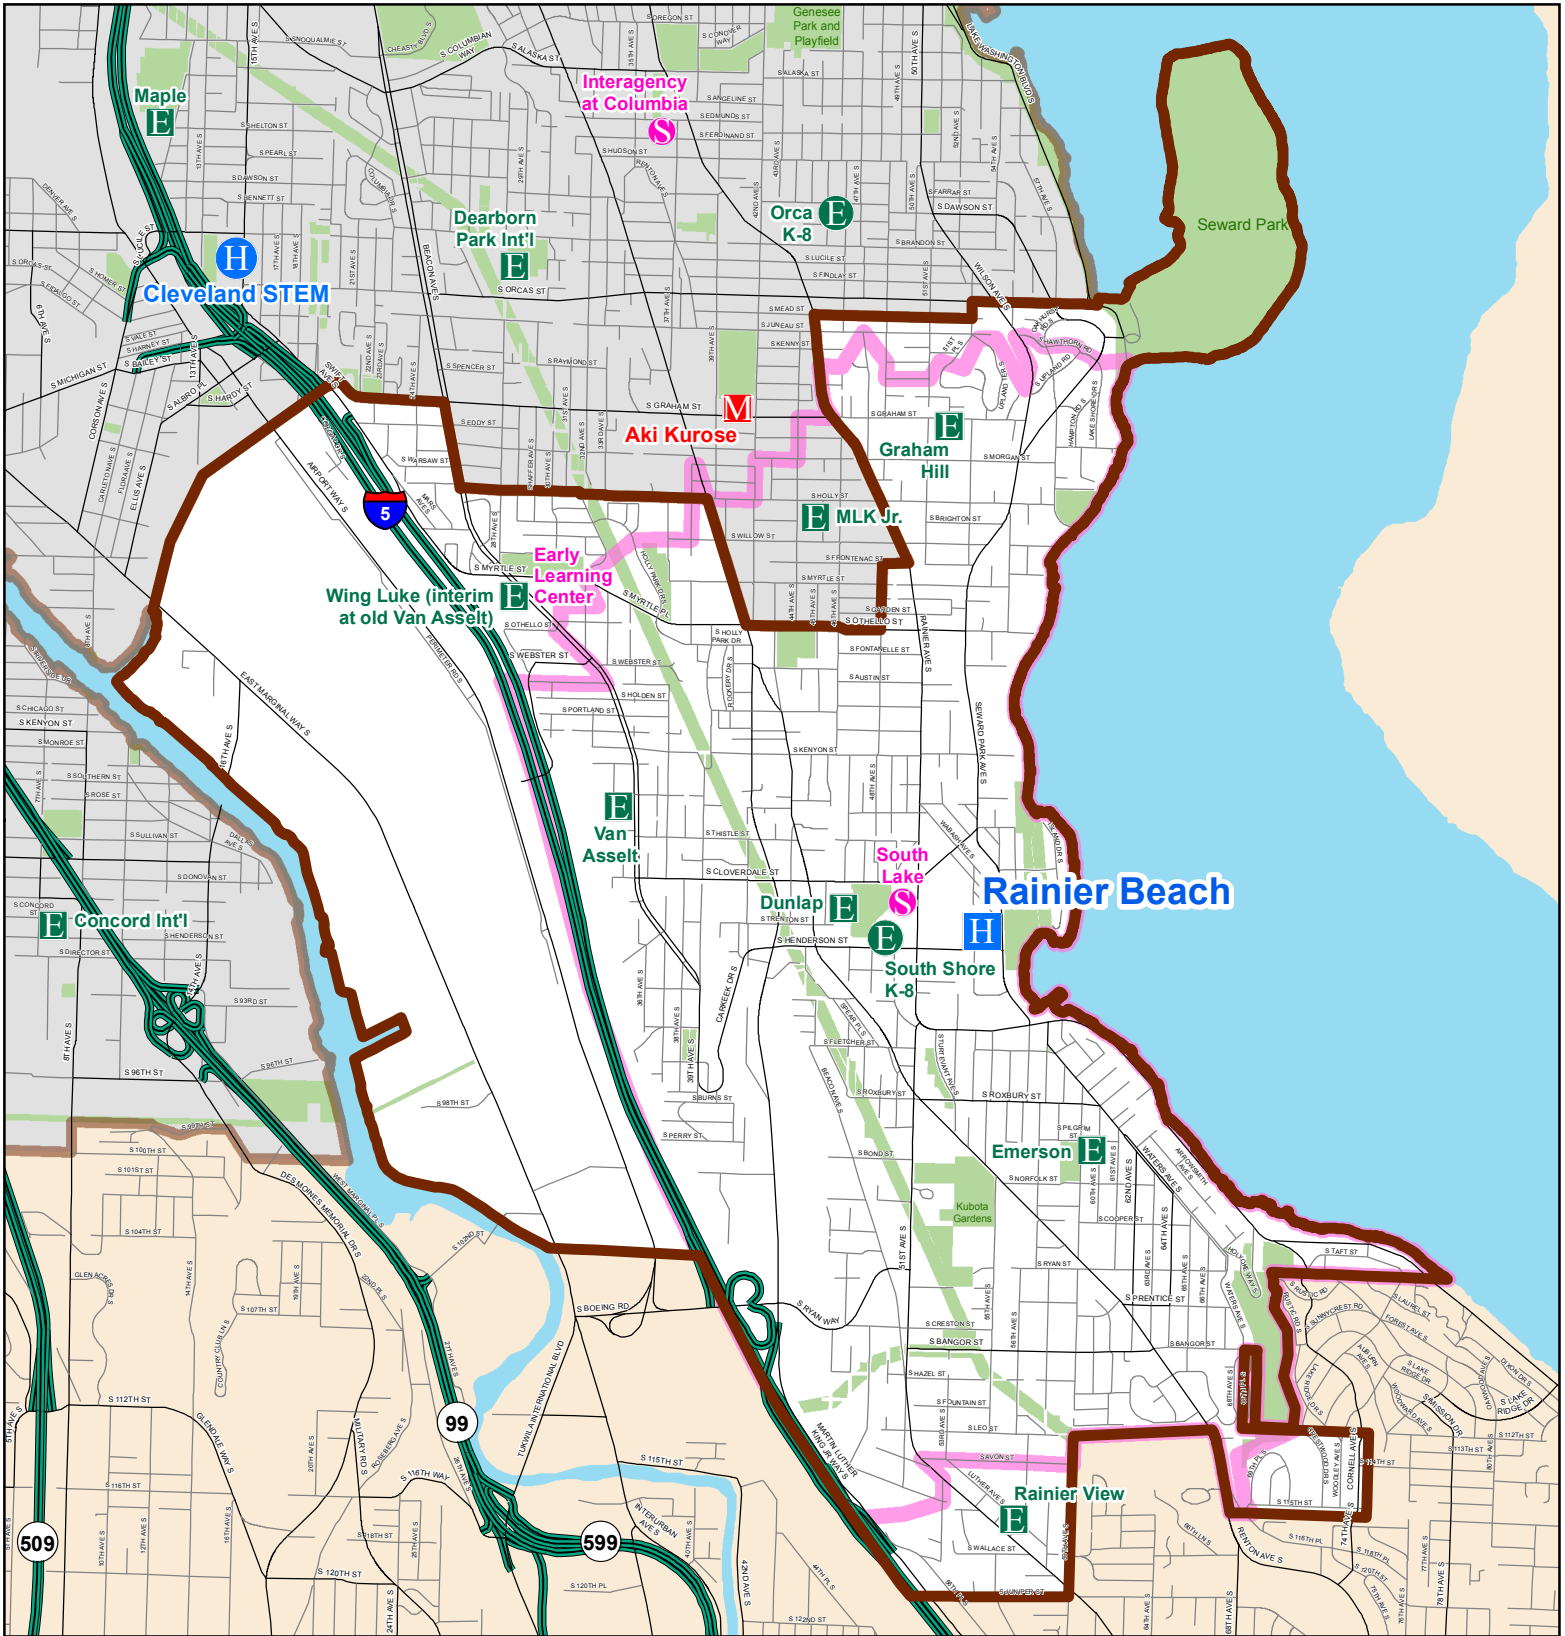

Rainier Beach

High School Attendance Area

- **E** Elementary
- **H** High
- **M** Middle
- **E** Option Elementary
- **H** Option High
- **S** Service School

Map last revised: 6/1/2018