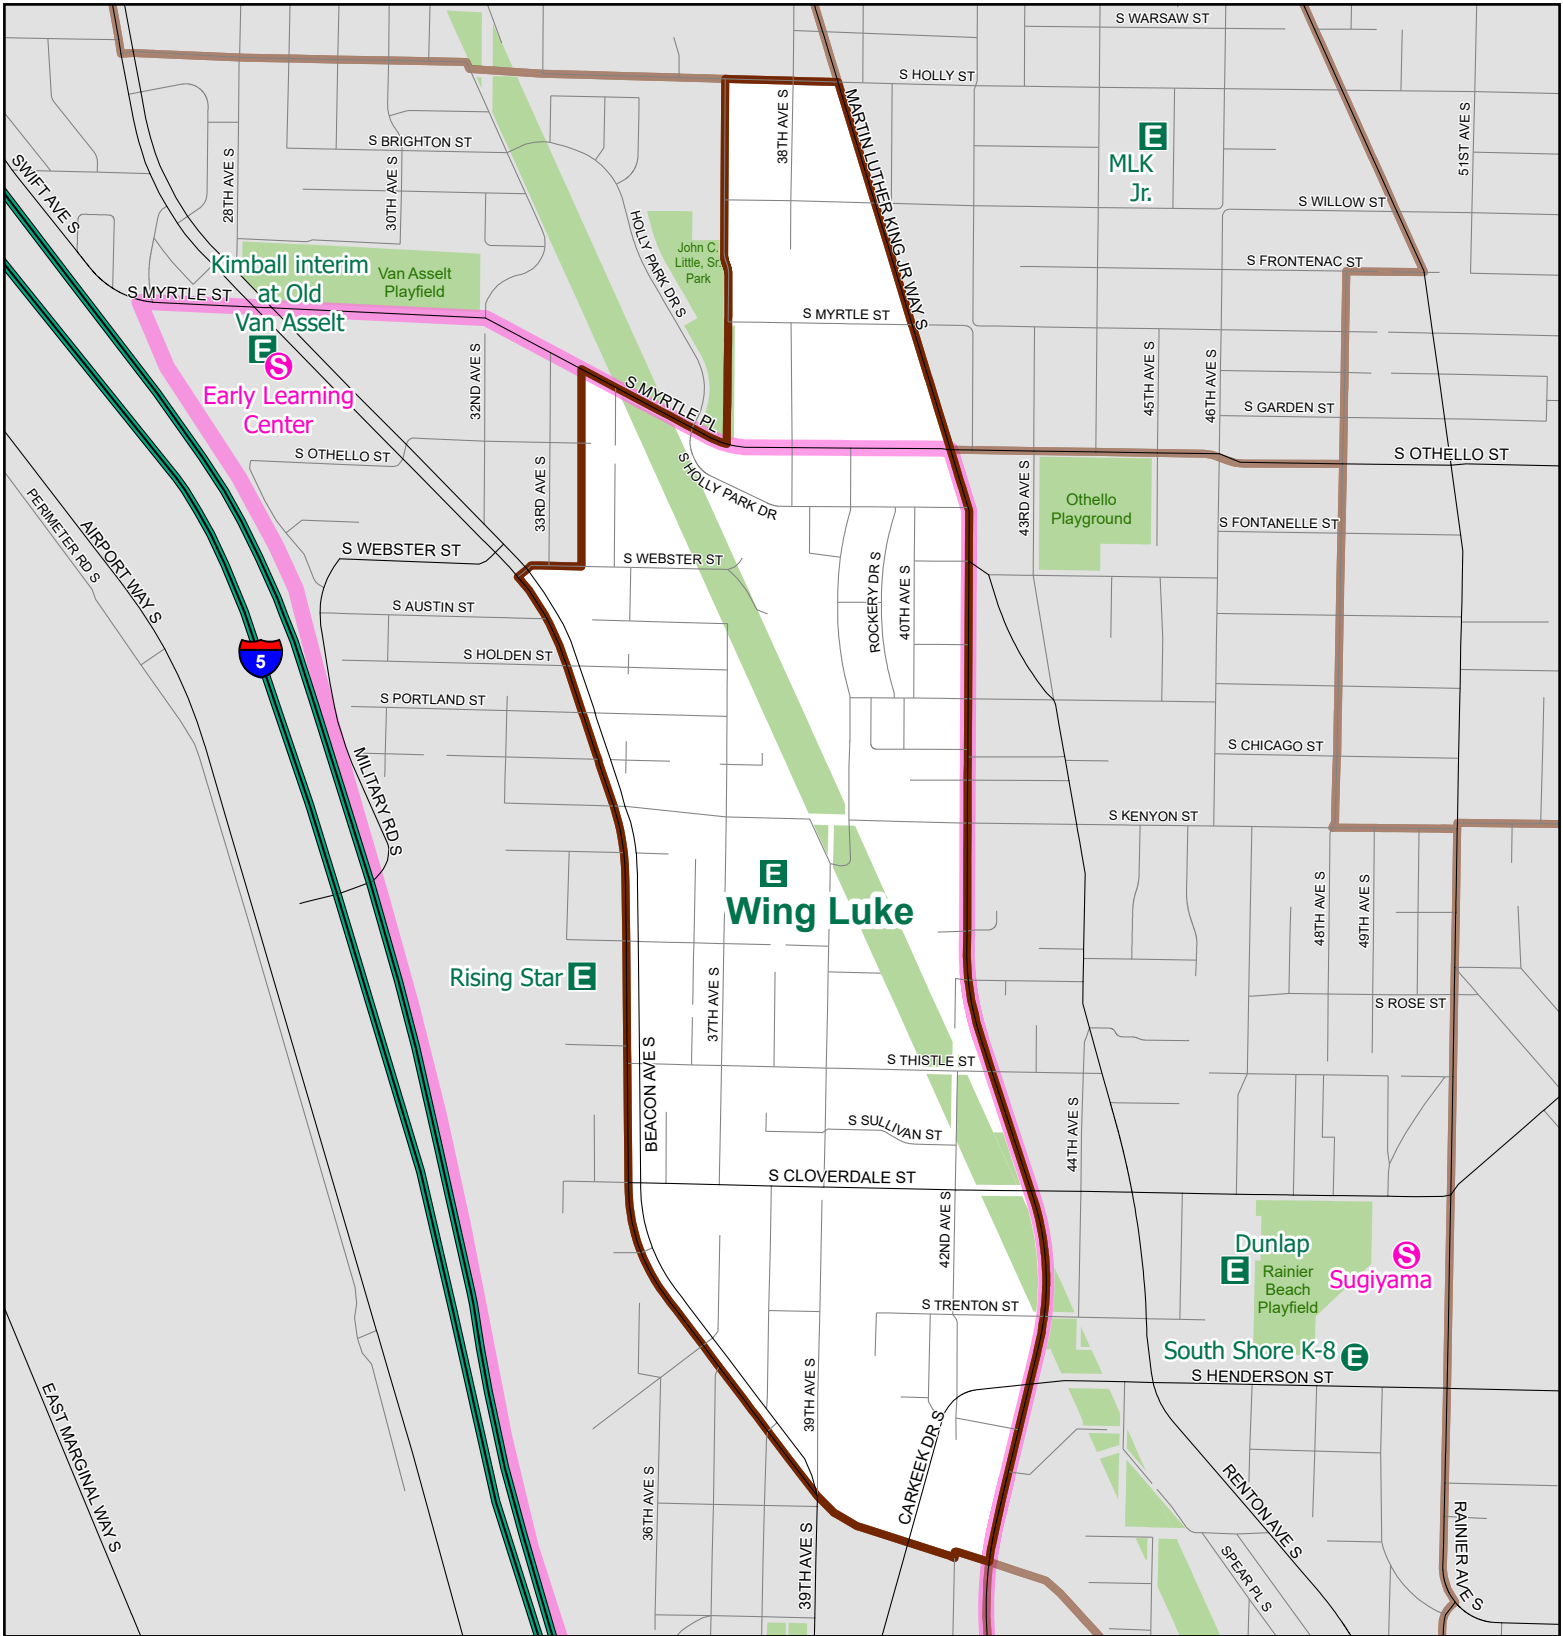

Wing Luke

Elementary School Attendance Area

Attendance Area

Elementary

High

Middle

Walk Zone

Option Elementary

Option High

Option School with continuous enrollment

Map last revised: 1/14/2021