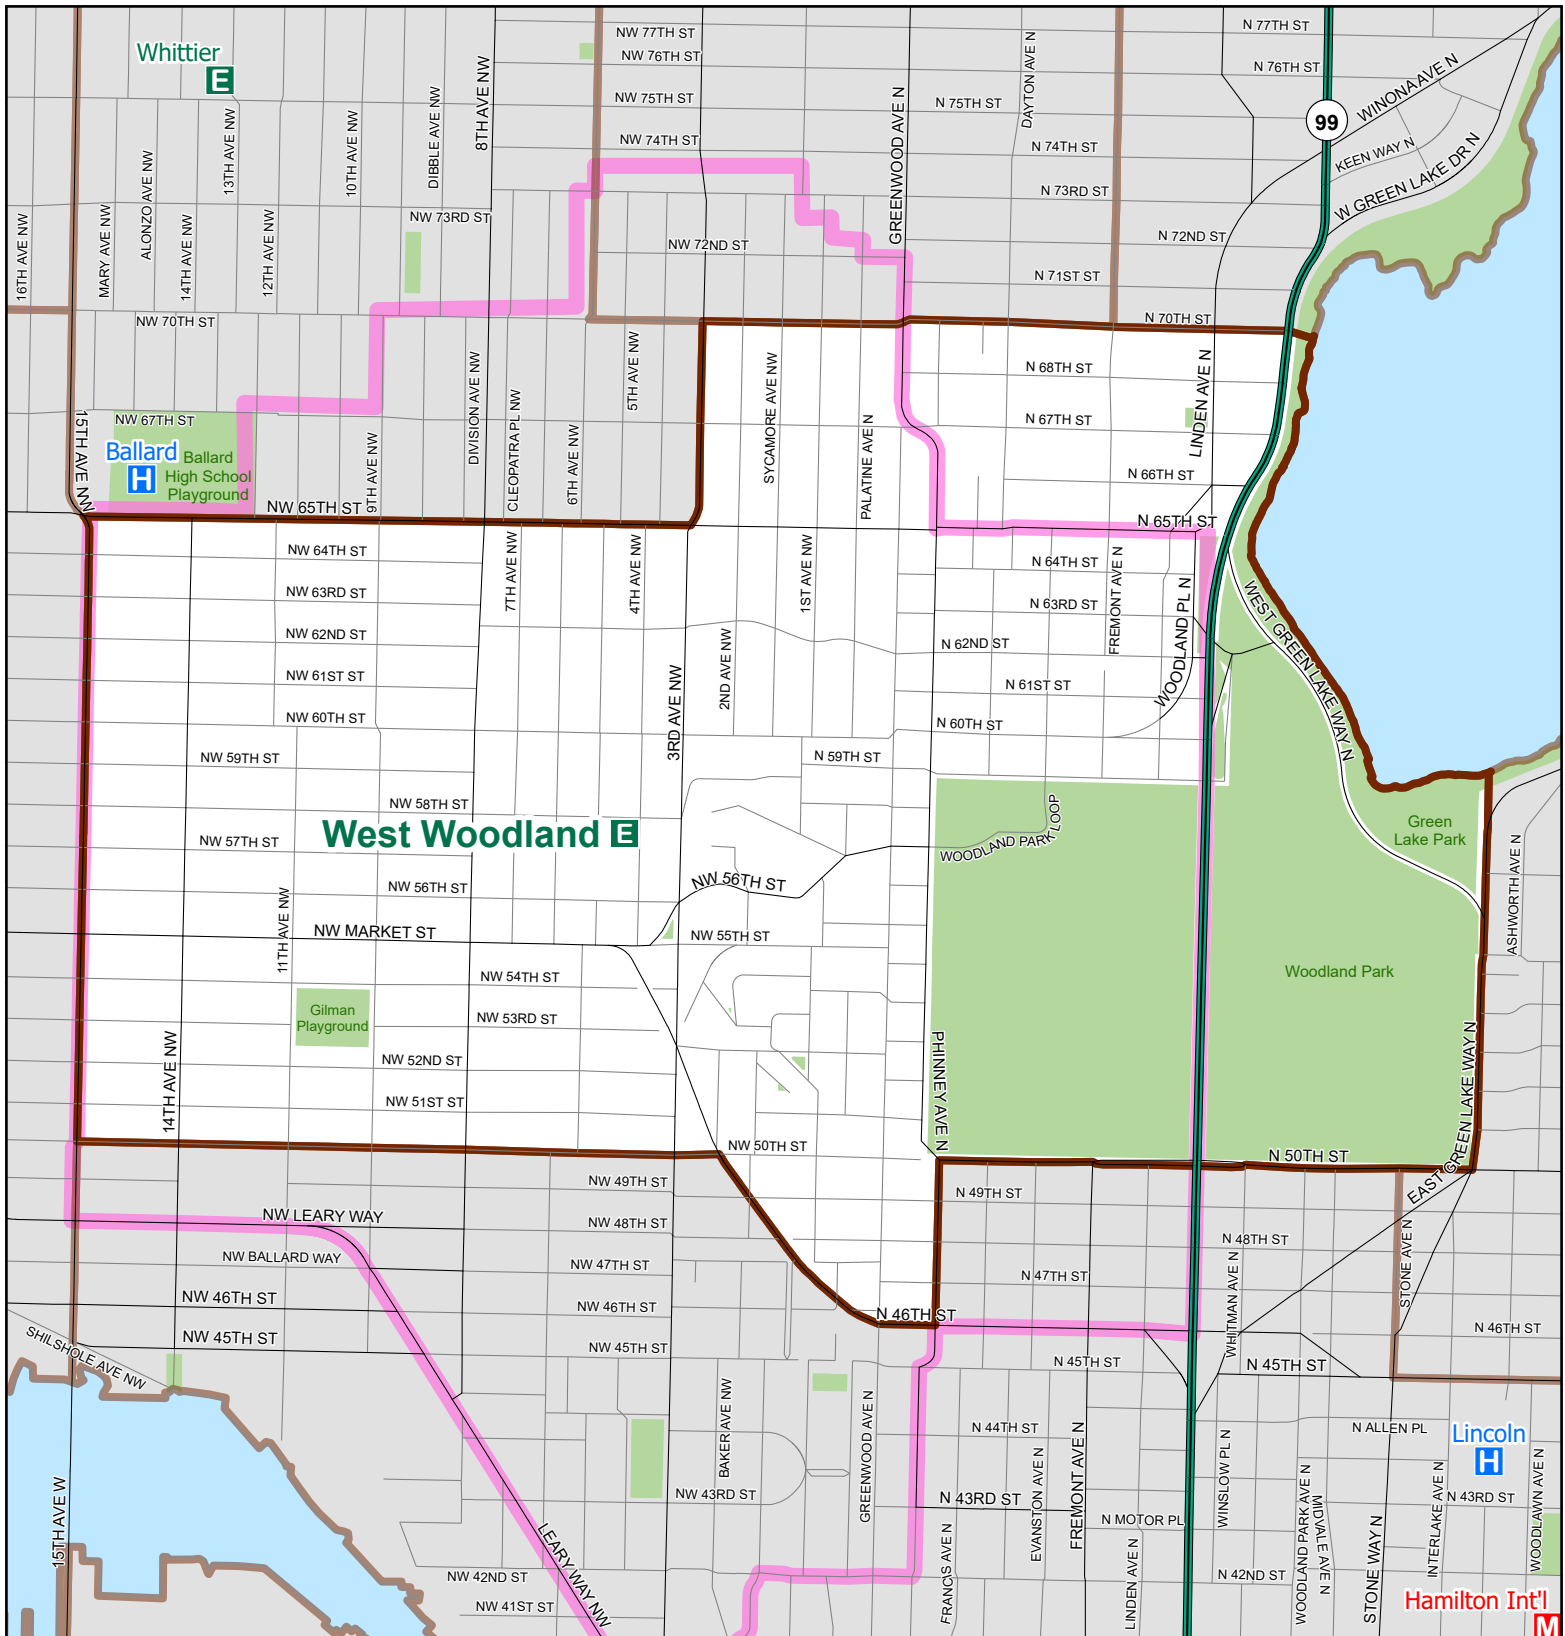

West Woodland

Elementary School Attendance Area

Attendance Area

Elementary

High

Middle

Walk Zone

Option Elementary

Option High

Option School with continuous enrollment

Map last revised: 12/16/2019