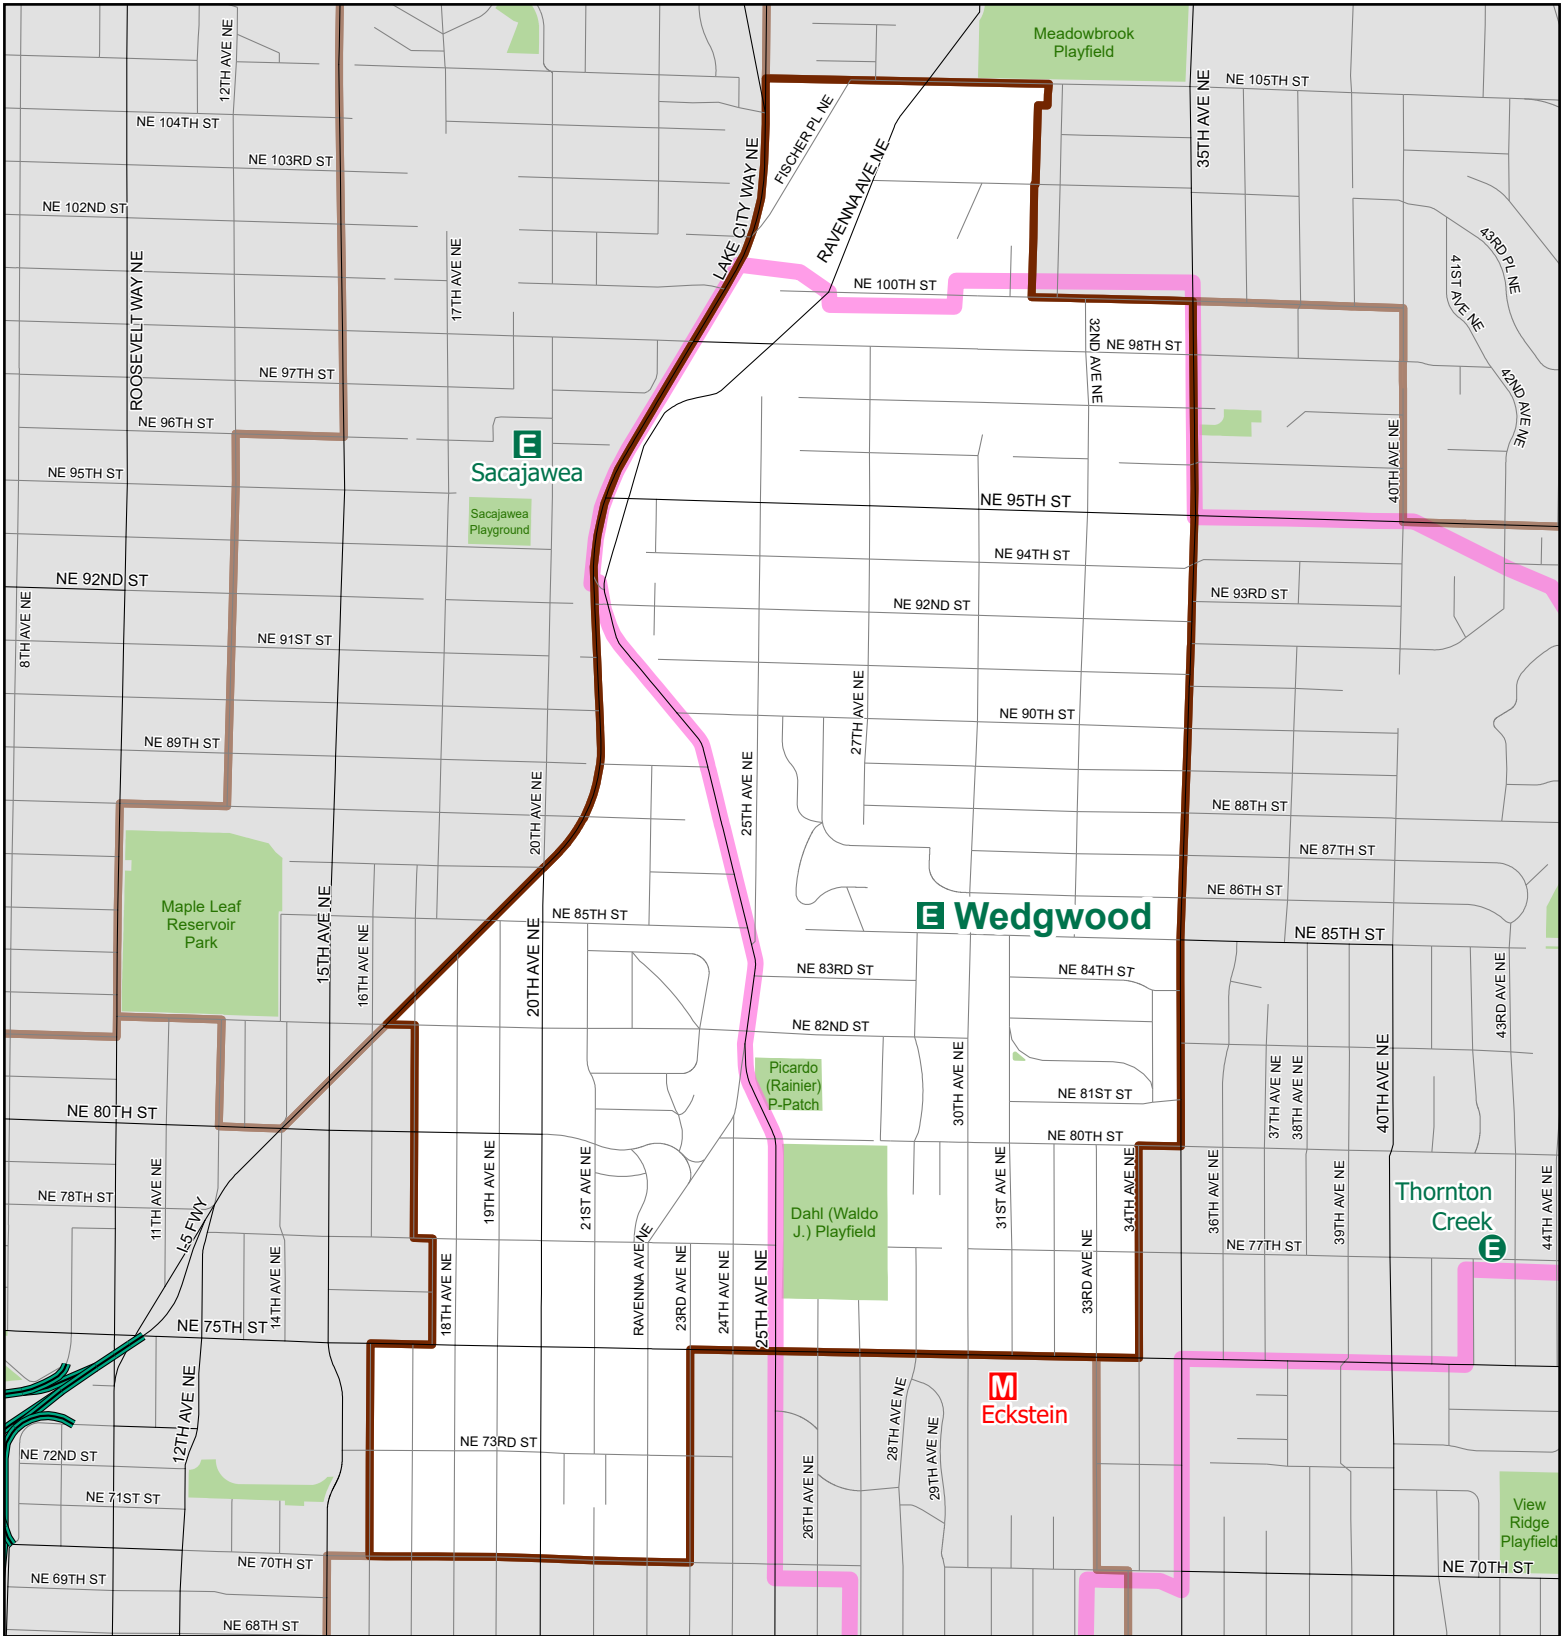

Wedgwood

Elementary School Attendance Area

Attendance Area

Walk Zone

Elementary

Option Elementary

High

Option High

Middle

Option School with continuous enrollment

Map last revised: 12/16/2019