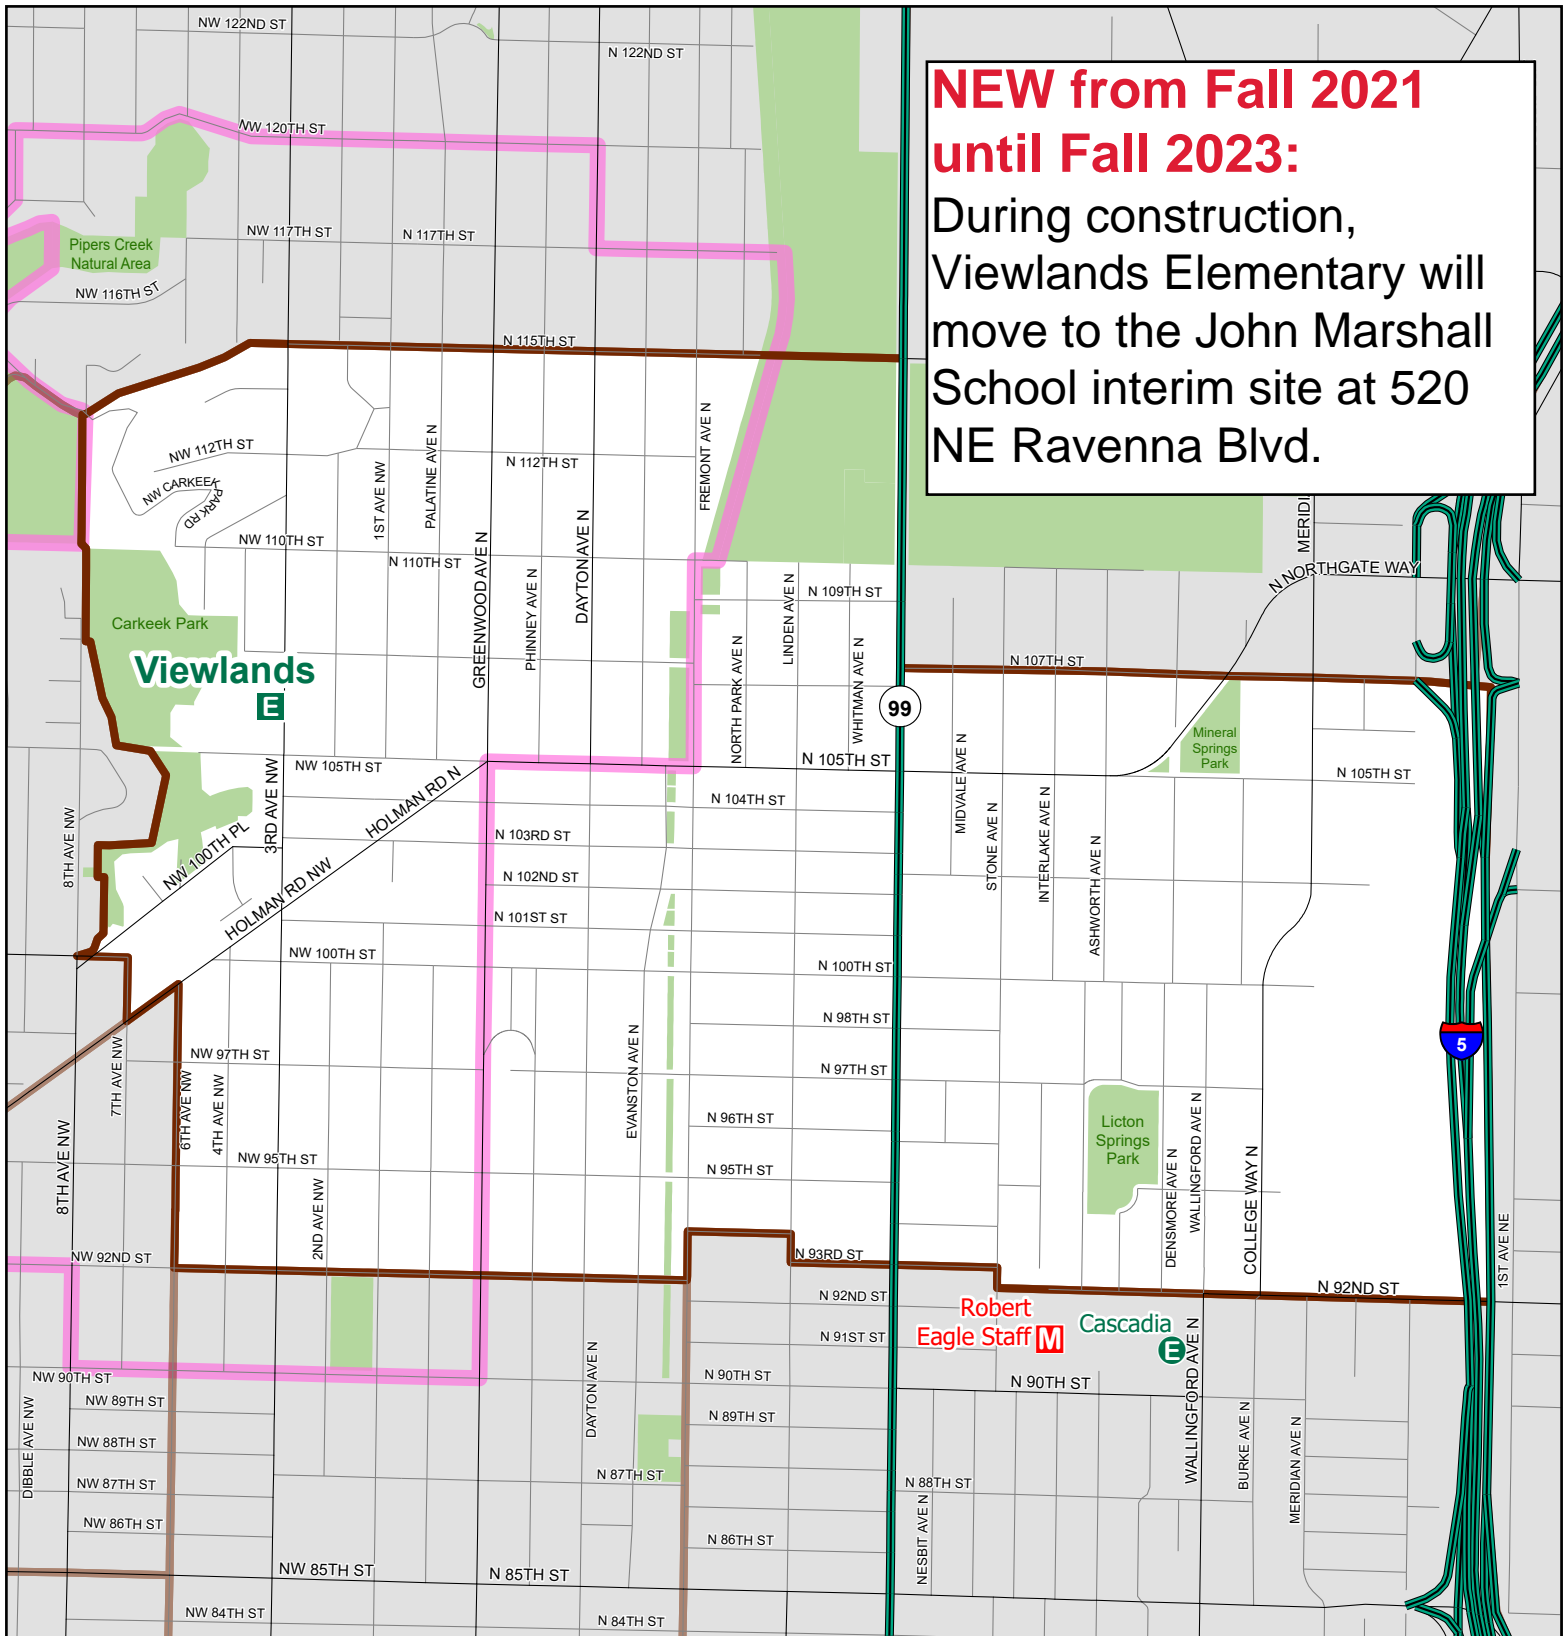

Viewlands

Elementary School
Attendance Area

NEW from Fall 2021 until Fall 2023:
During construction, Viewlands Elementary will move to the John Marshall School interim site at 520 NE Ravenna Blvd.

Attendance Area
Walk Zone- **E**
Elementary- **E**
Option Elementary- **H**
High- **H**
Option High- **M**
Middle- **S**
Option School with continuous enrollment

Map last revised: 12/16/2019