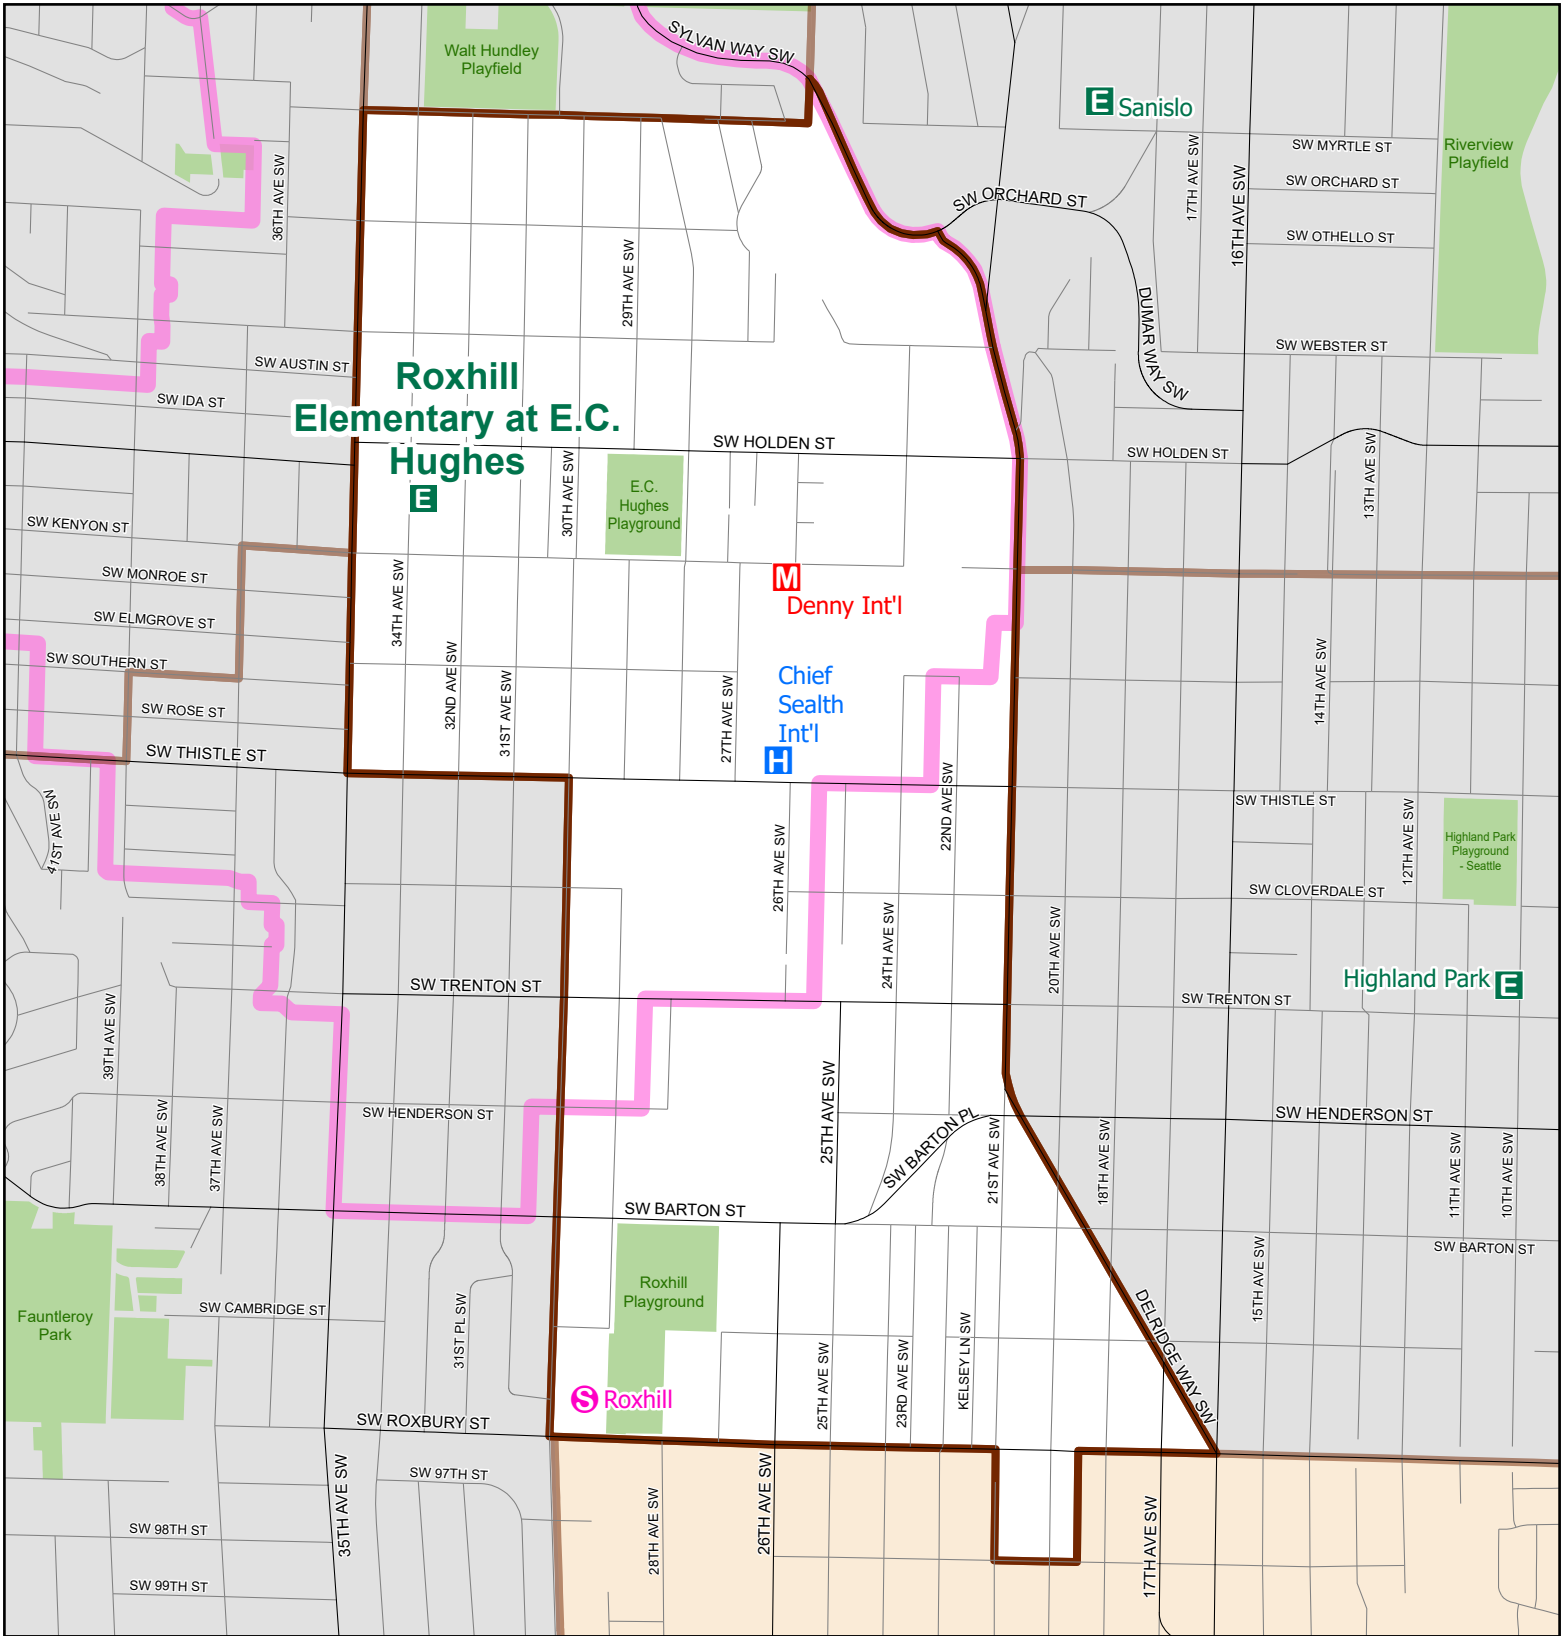

Roxhill

Elementary School Attendance Area

Attendance Area

Walk Zone

Elementary

Option Elementary

High

Option High

Middle

Option School with continuous enrollment

Map last revised: 5/5/2021