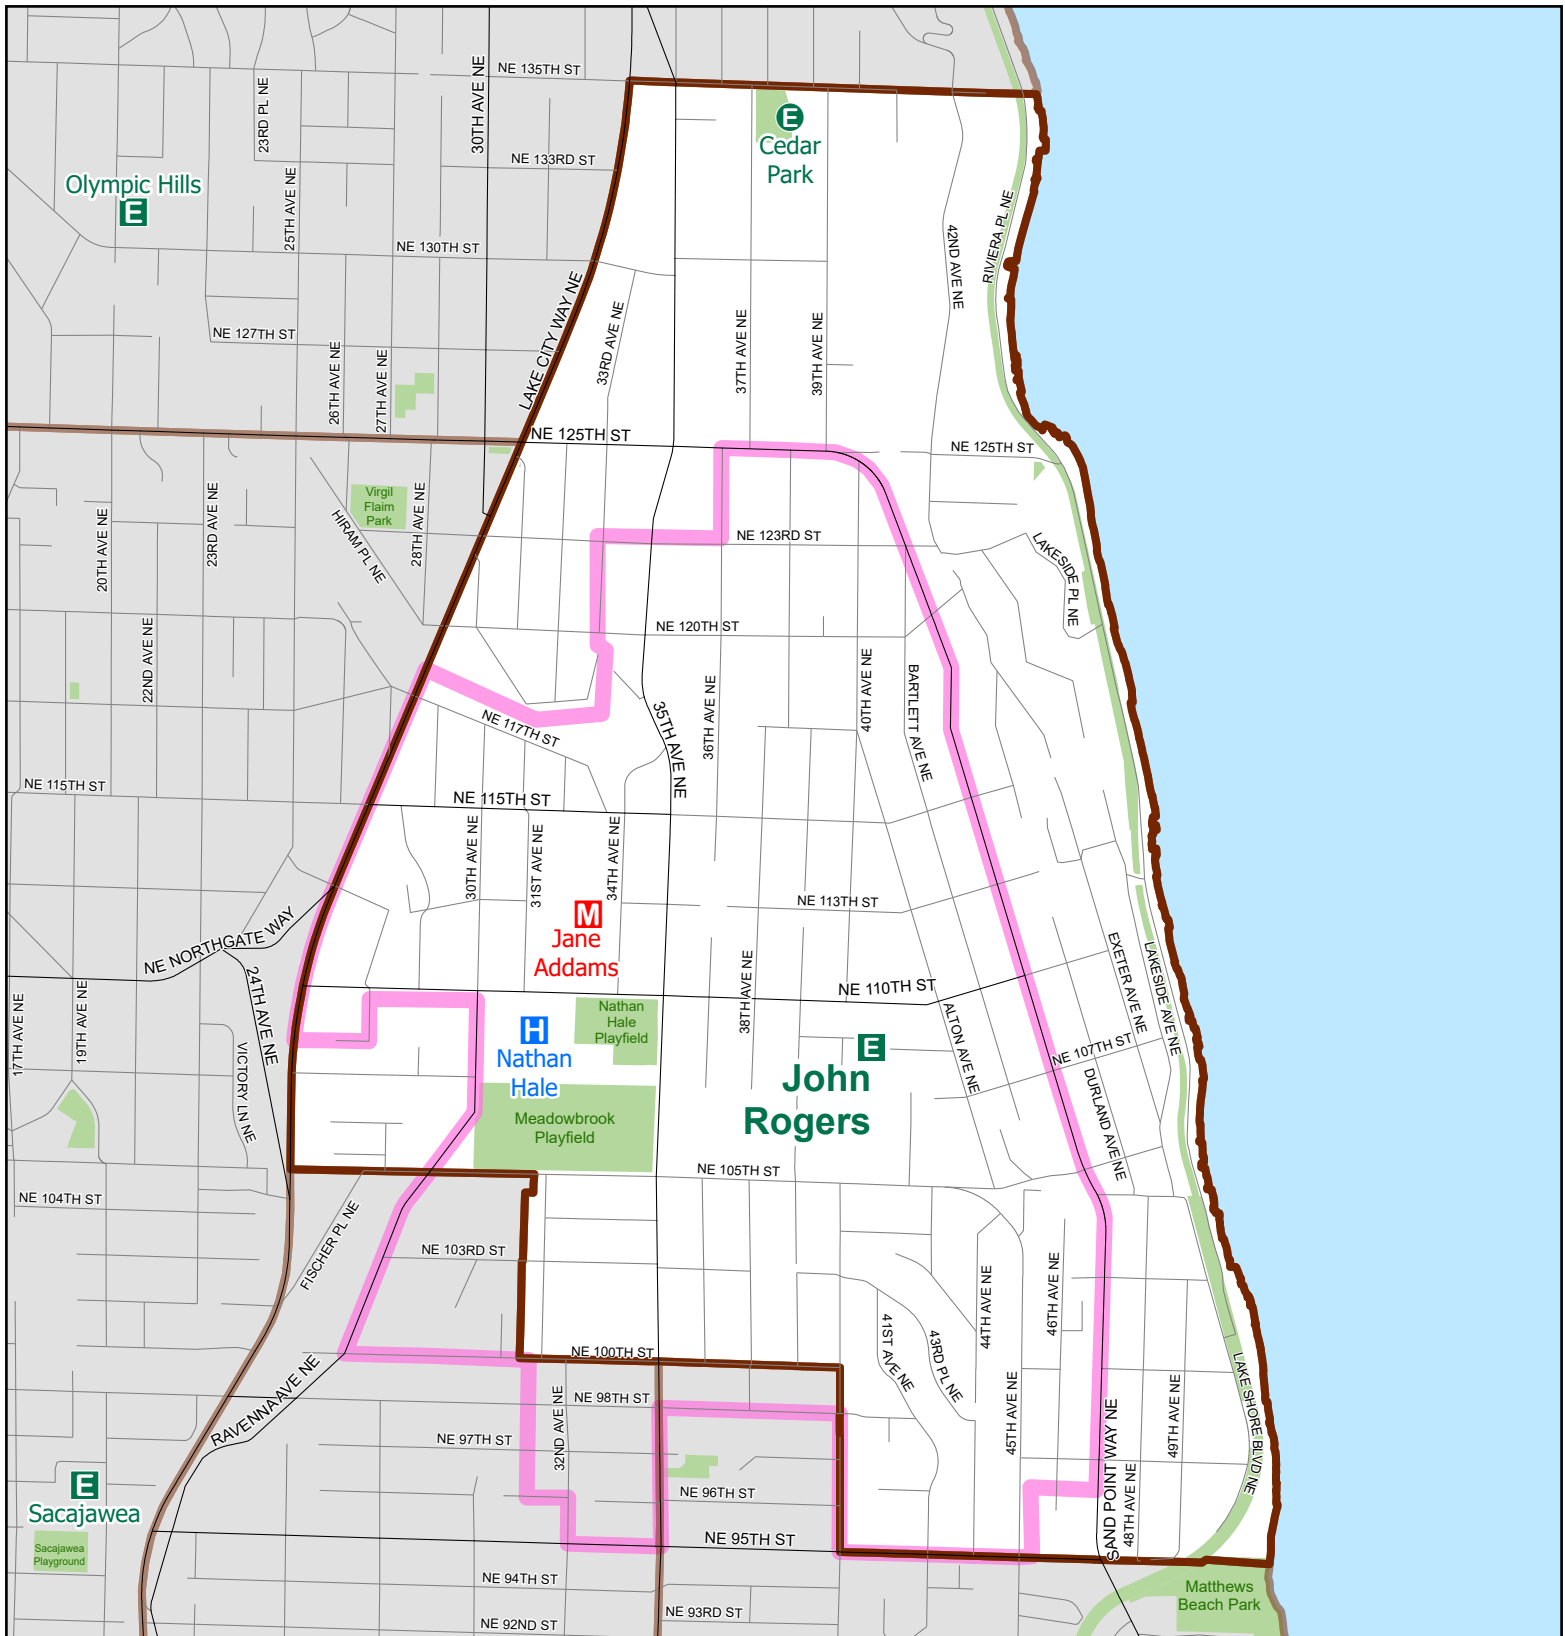

John Rogers

Elementary School
Attendance Area

Attendance Area

Walk Zone

Elementary

Option Elementary

High

Option High

Middle

Option School with continuous enrollment

Map last revised: 12/16/2019