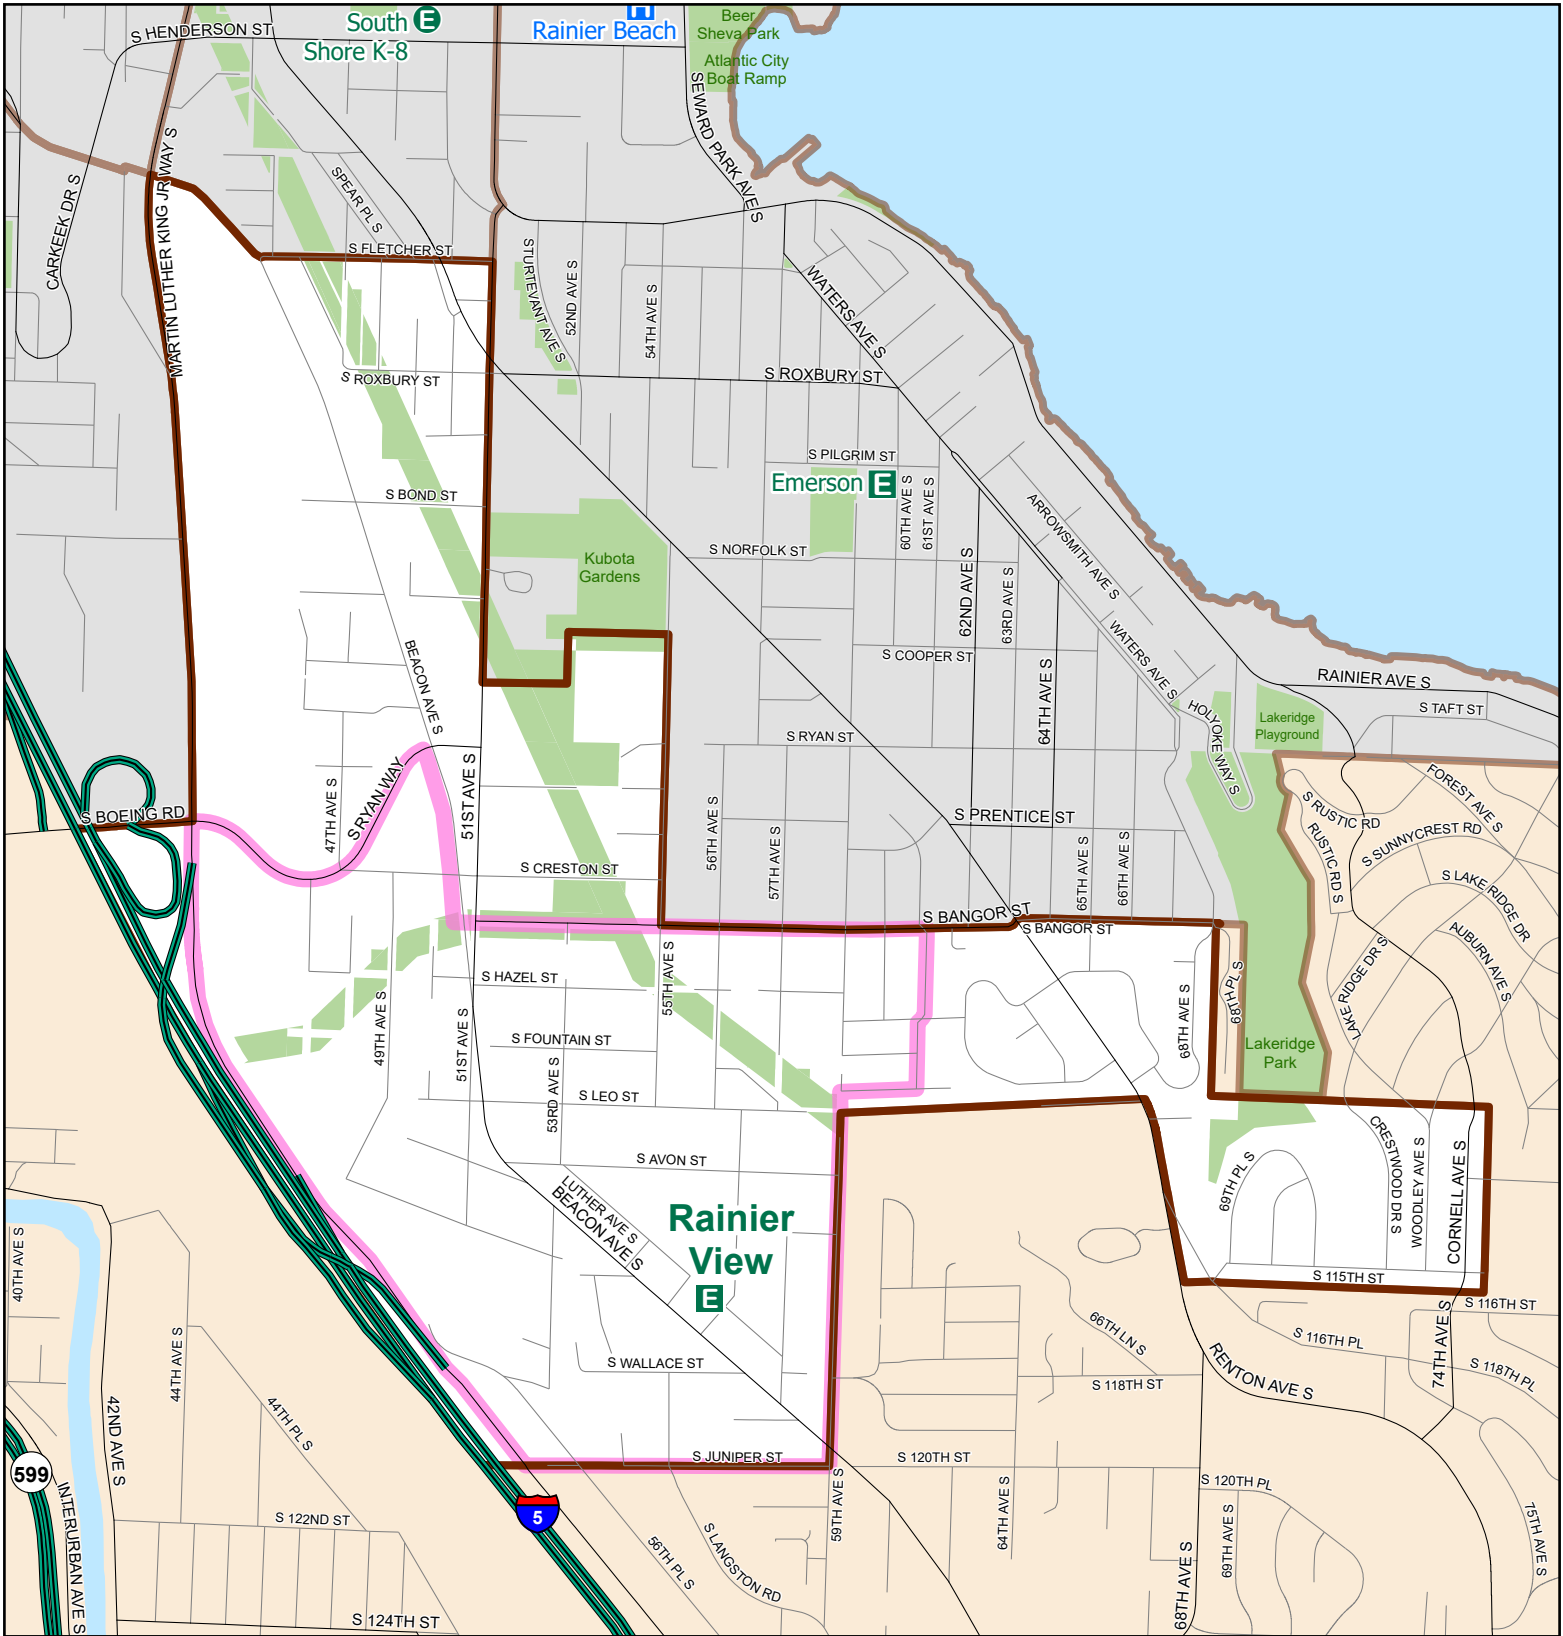

Rainier View

Elementary School Attendance Area

Attendance Area

Walk Zone

Elementary

Option Elementary

High

Option High

Middle

Option School with continuous enrollment

Map last revised: 12/16/2019