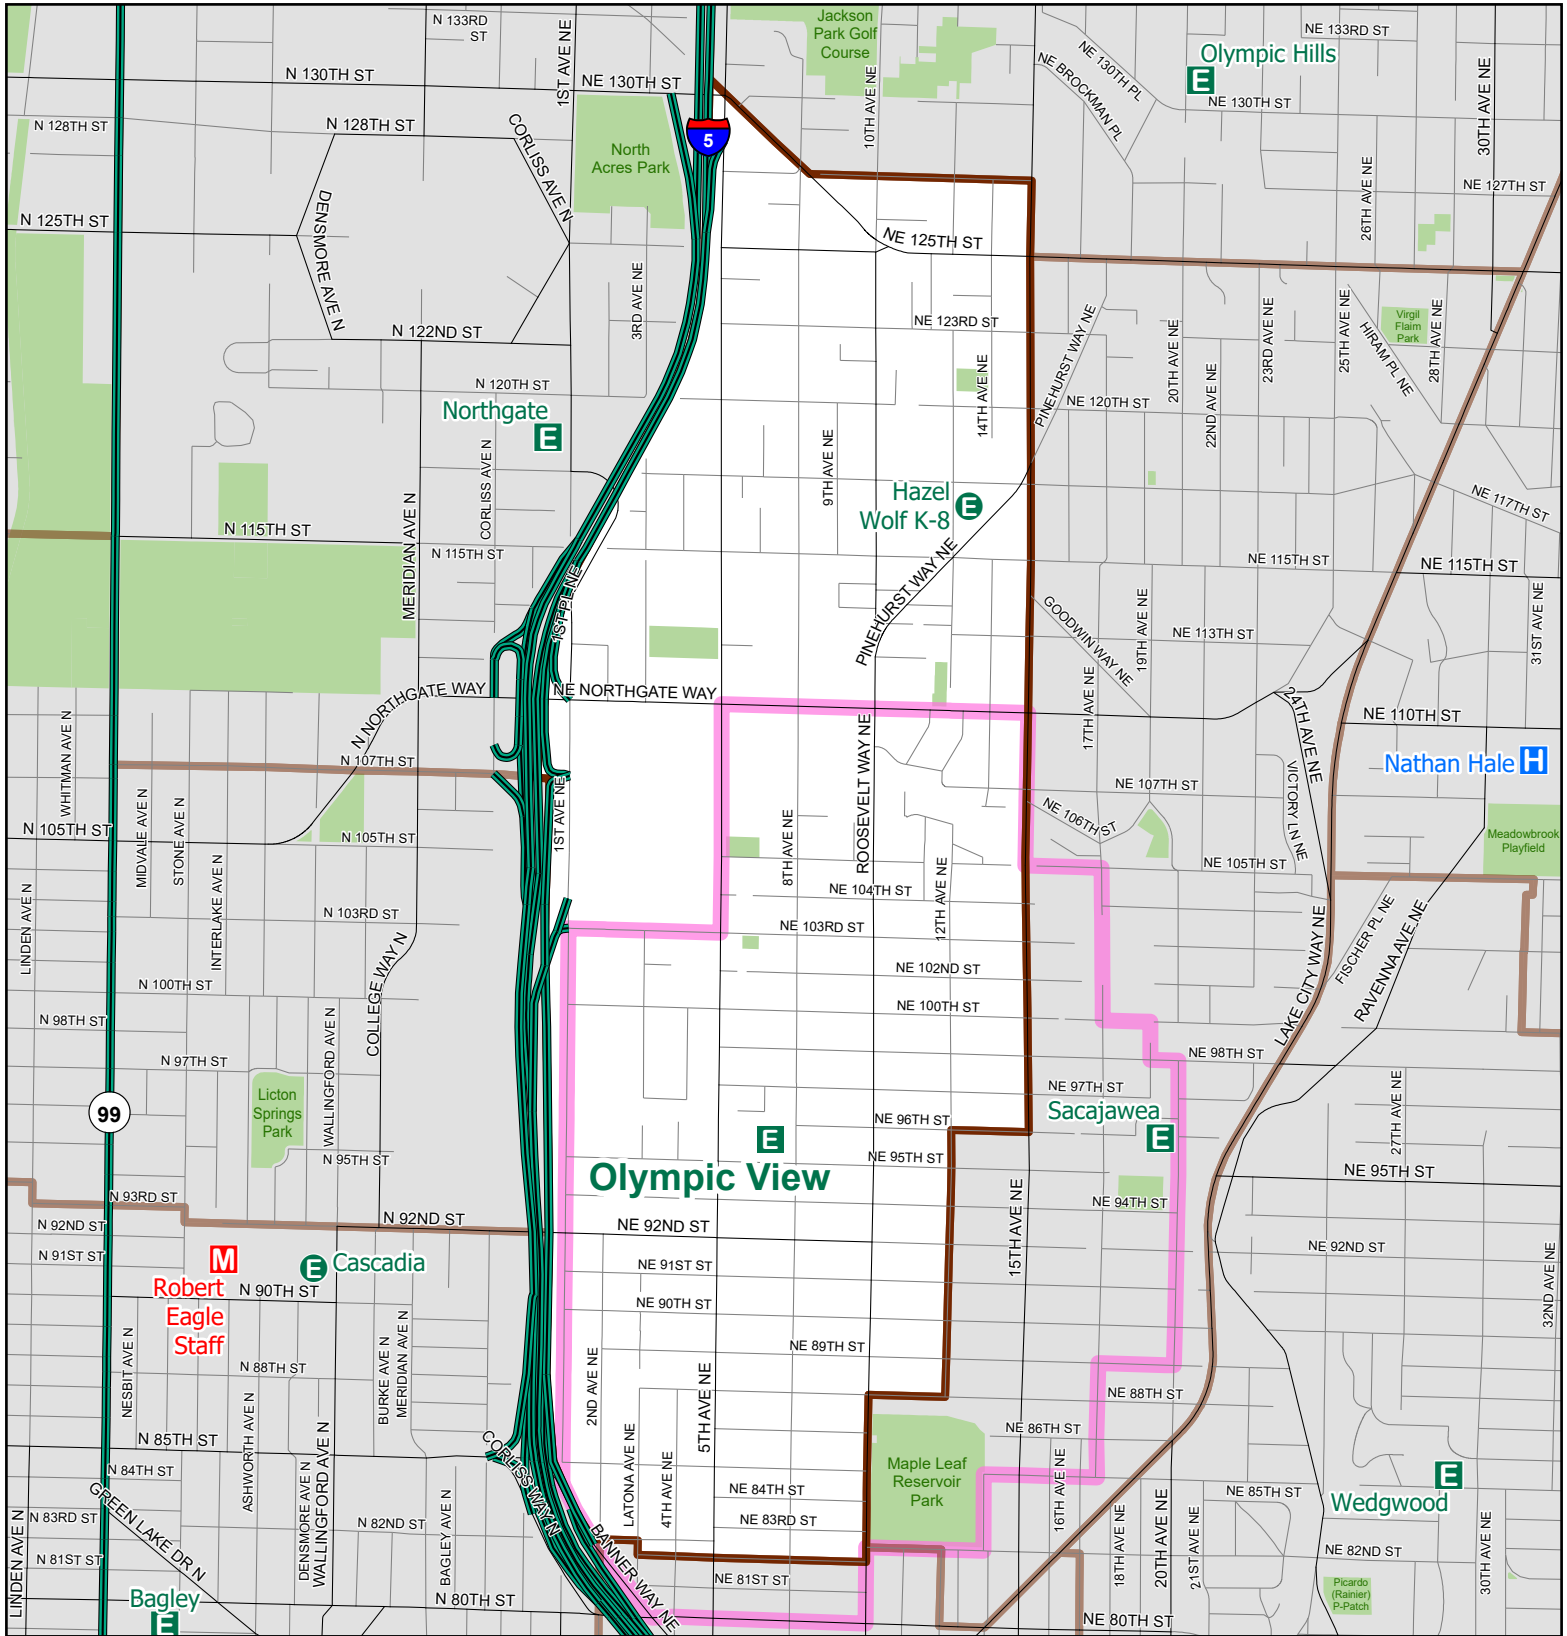

Olympic View

Elementary School Attendance Area

- Attendance Area
- Walk Zone
- Elementary
- Option Elementary
- High
- Option High
- Middle
- Option School with continuous enrollment

Map last revised: 12/16/2019

The names on this map are not intended to reflect the official name of any school building. They are instead intended to ensure better public understanding based upon familiar reference, particularly in situations where program and school building names differ. This information has been compiled by SPS staff from a variety of sources and is subject to change without notice. SPS makes no representations or warranties, expressed or implied, as to accuracy, completeness, timeliness, or rights to the use of such information. SPS shall not be liable for any general, special, indirect, incidental, or consequential damages including, but not limited to, lost revenues or lost profits resulting from the use or misuse of the information contained on this map. Any sale of this map or information on this map is prohibited. MapFile: AAES_2020-21