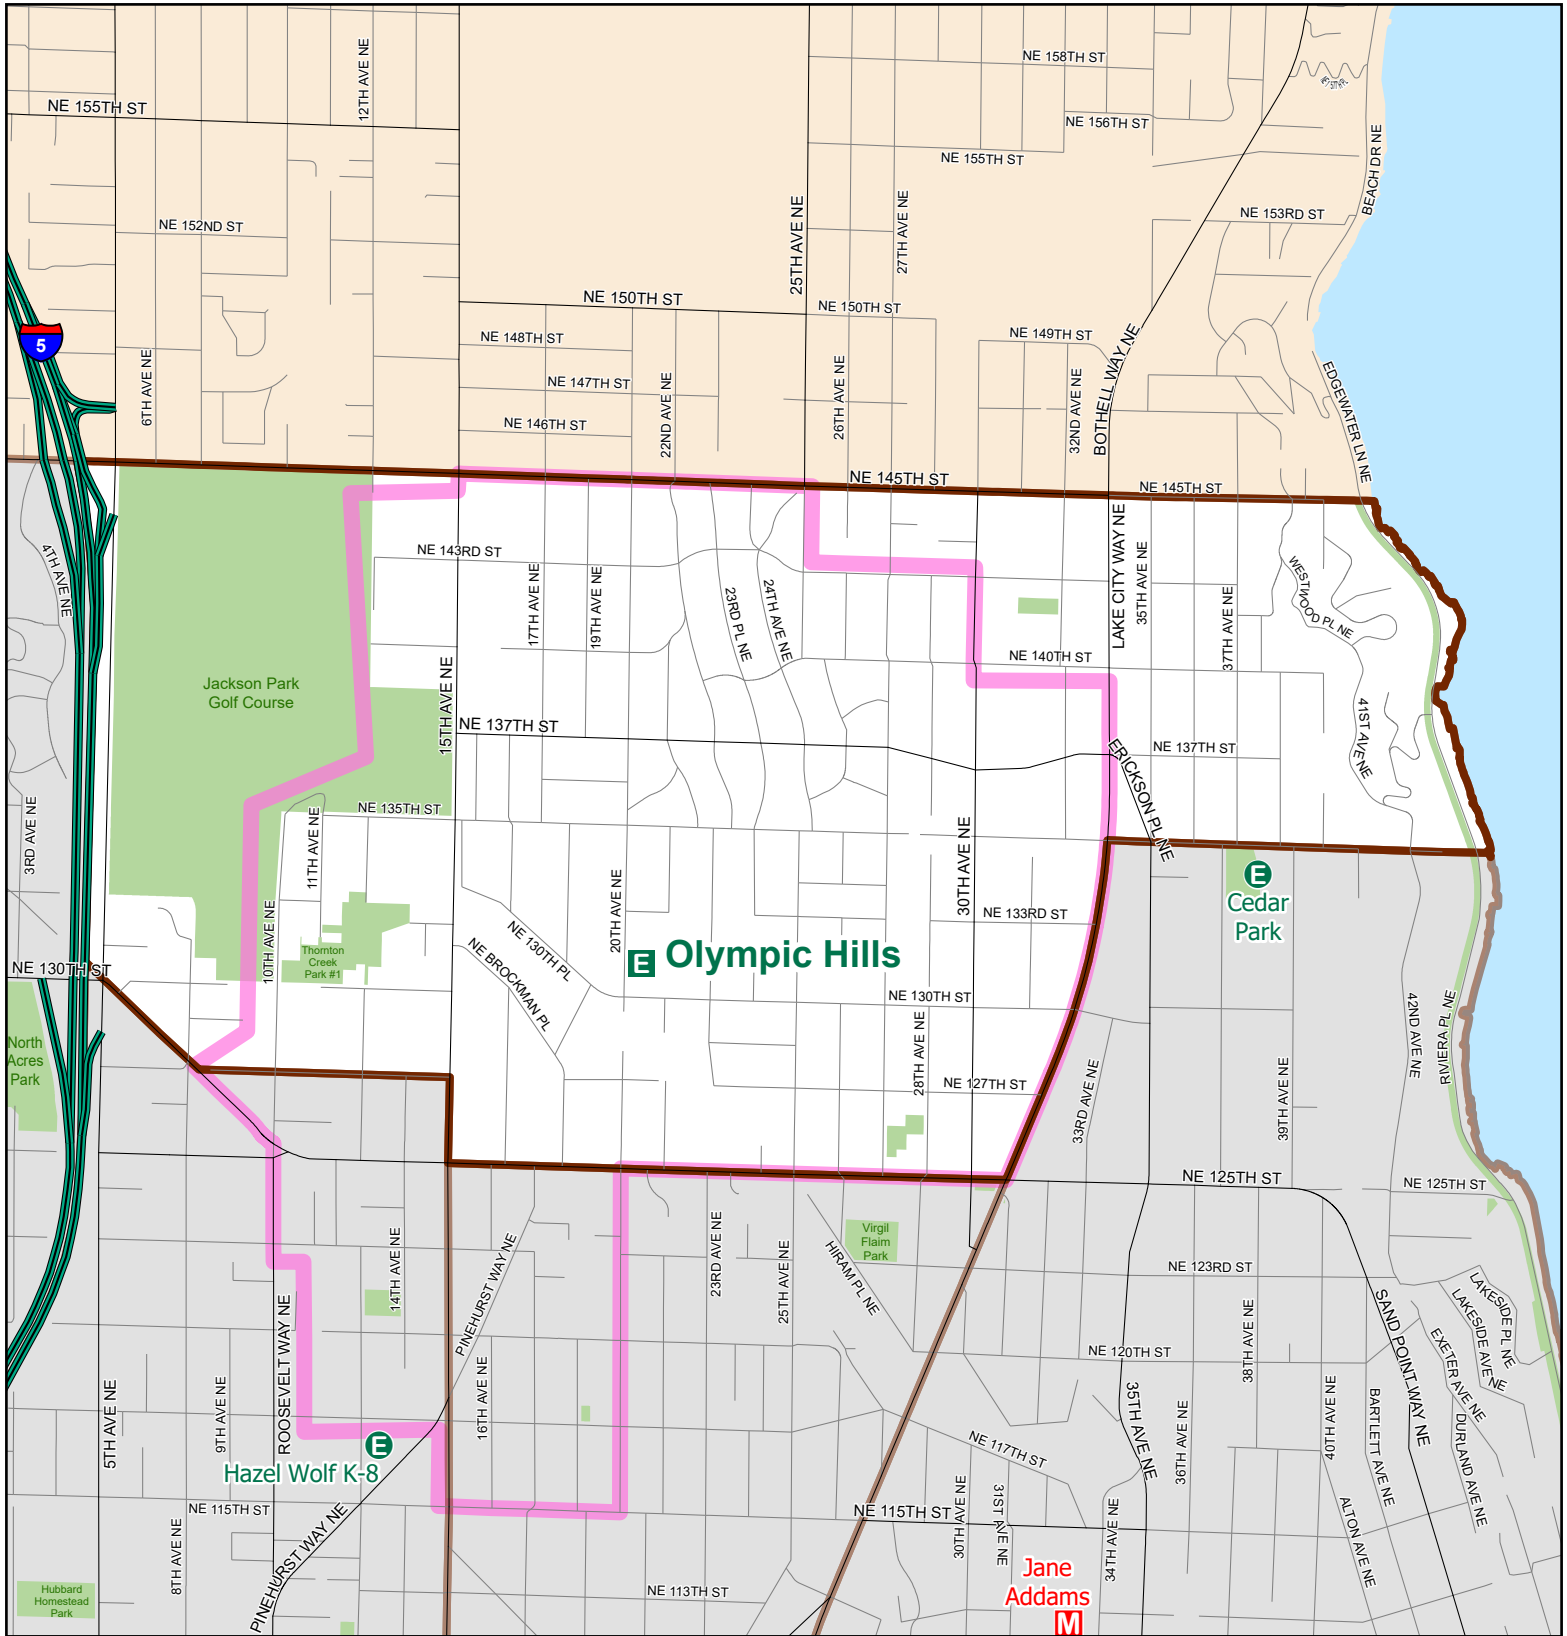

Olympic Hills

Elementary School Attendance Area

Attendance Area

Walk Zone

Elementary

Option Elementary

High

Option High

Middle

Option School with continuous enrollment

Map last revised: 12/16/2019