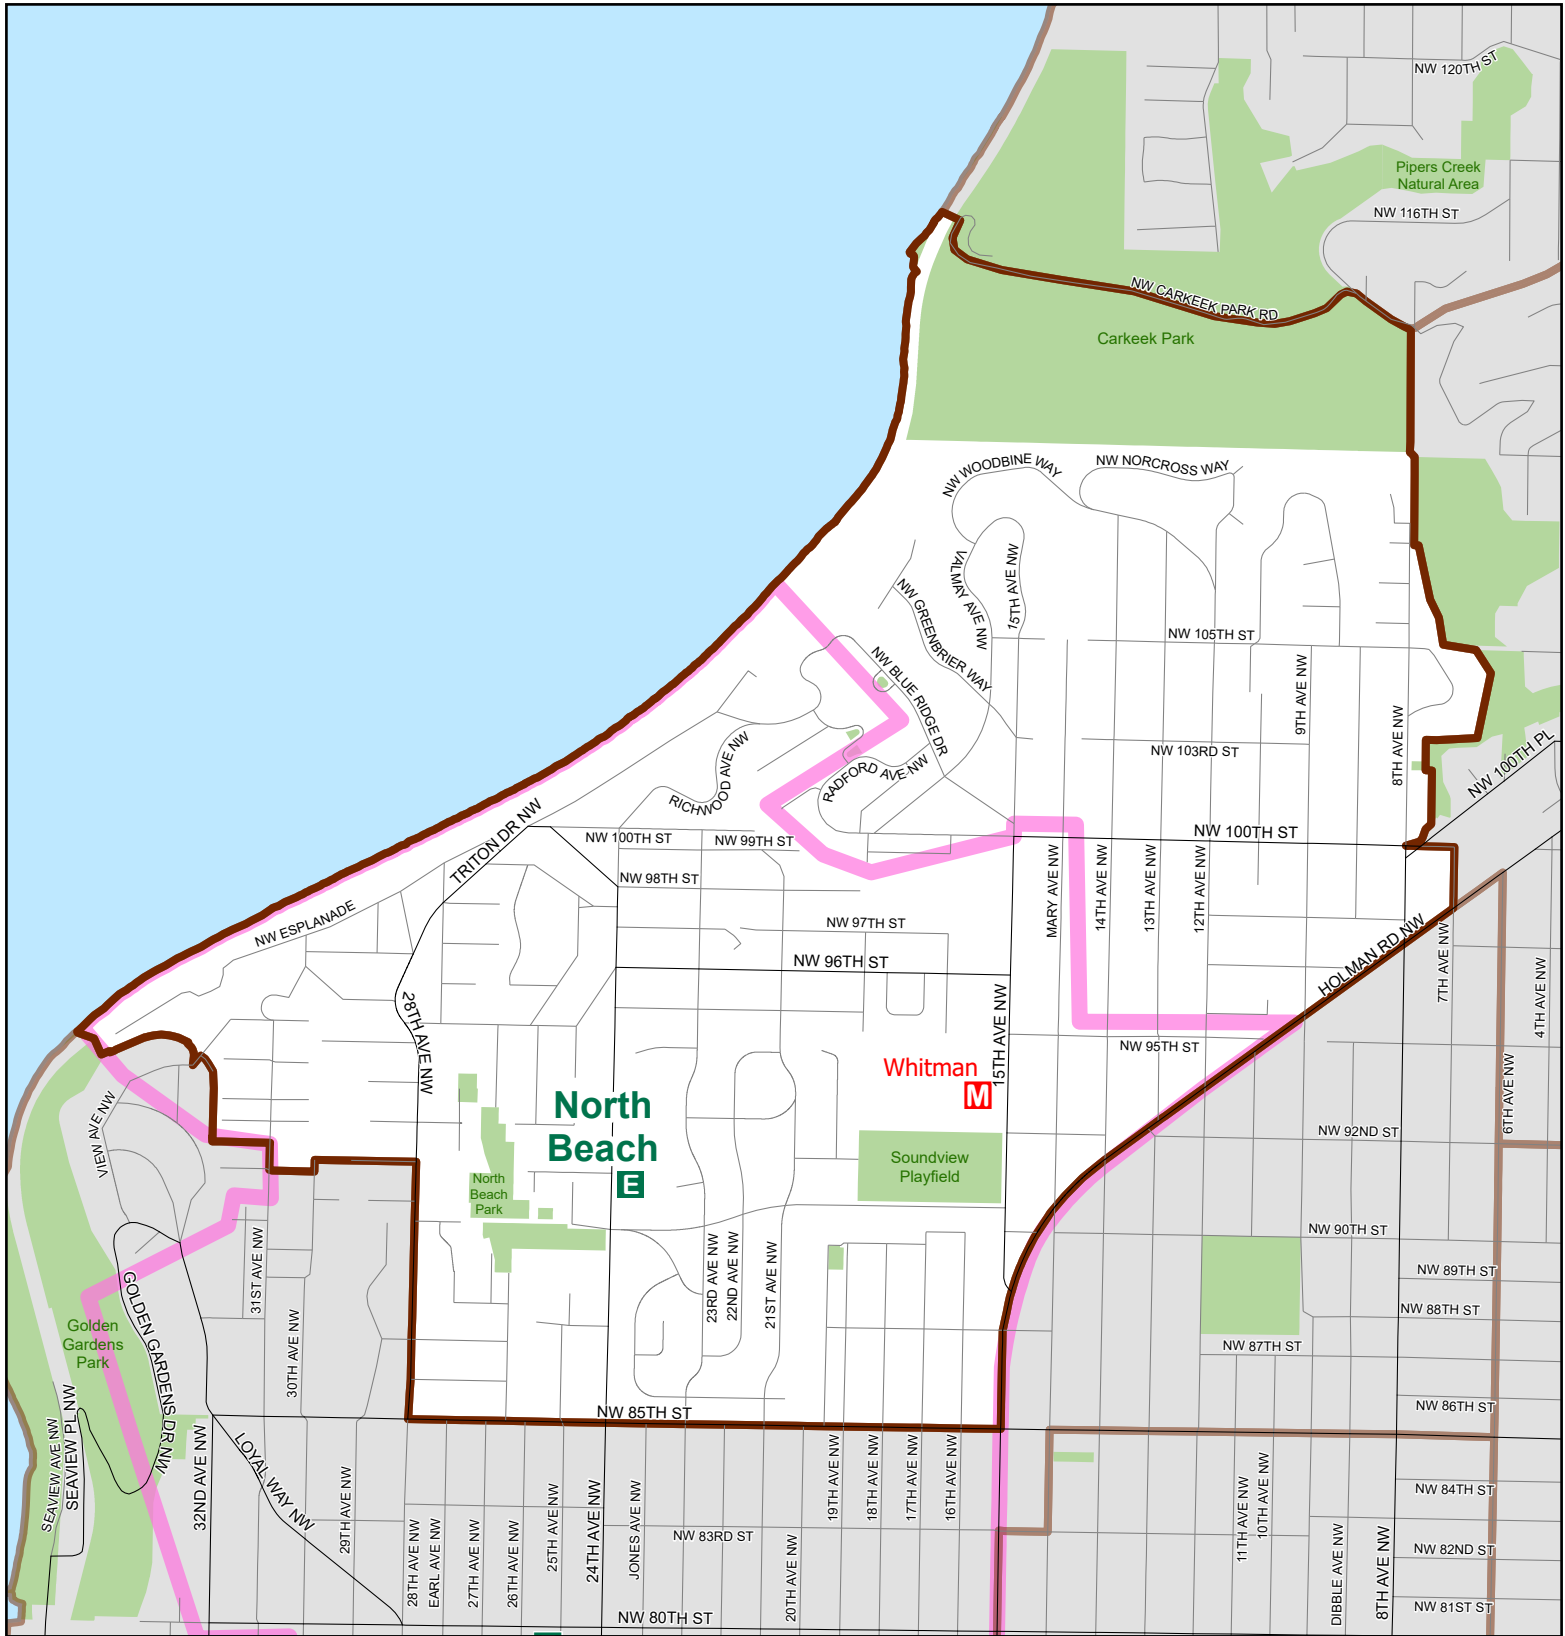

North Beach

Elementary School
Attendance Area

Attendance Area

Elementary

High

Middle

Walk Zone

Option Elementary

Option High

Option School with continuous enrollment

Map last revised: 12/16/2019