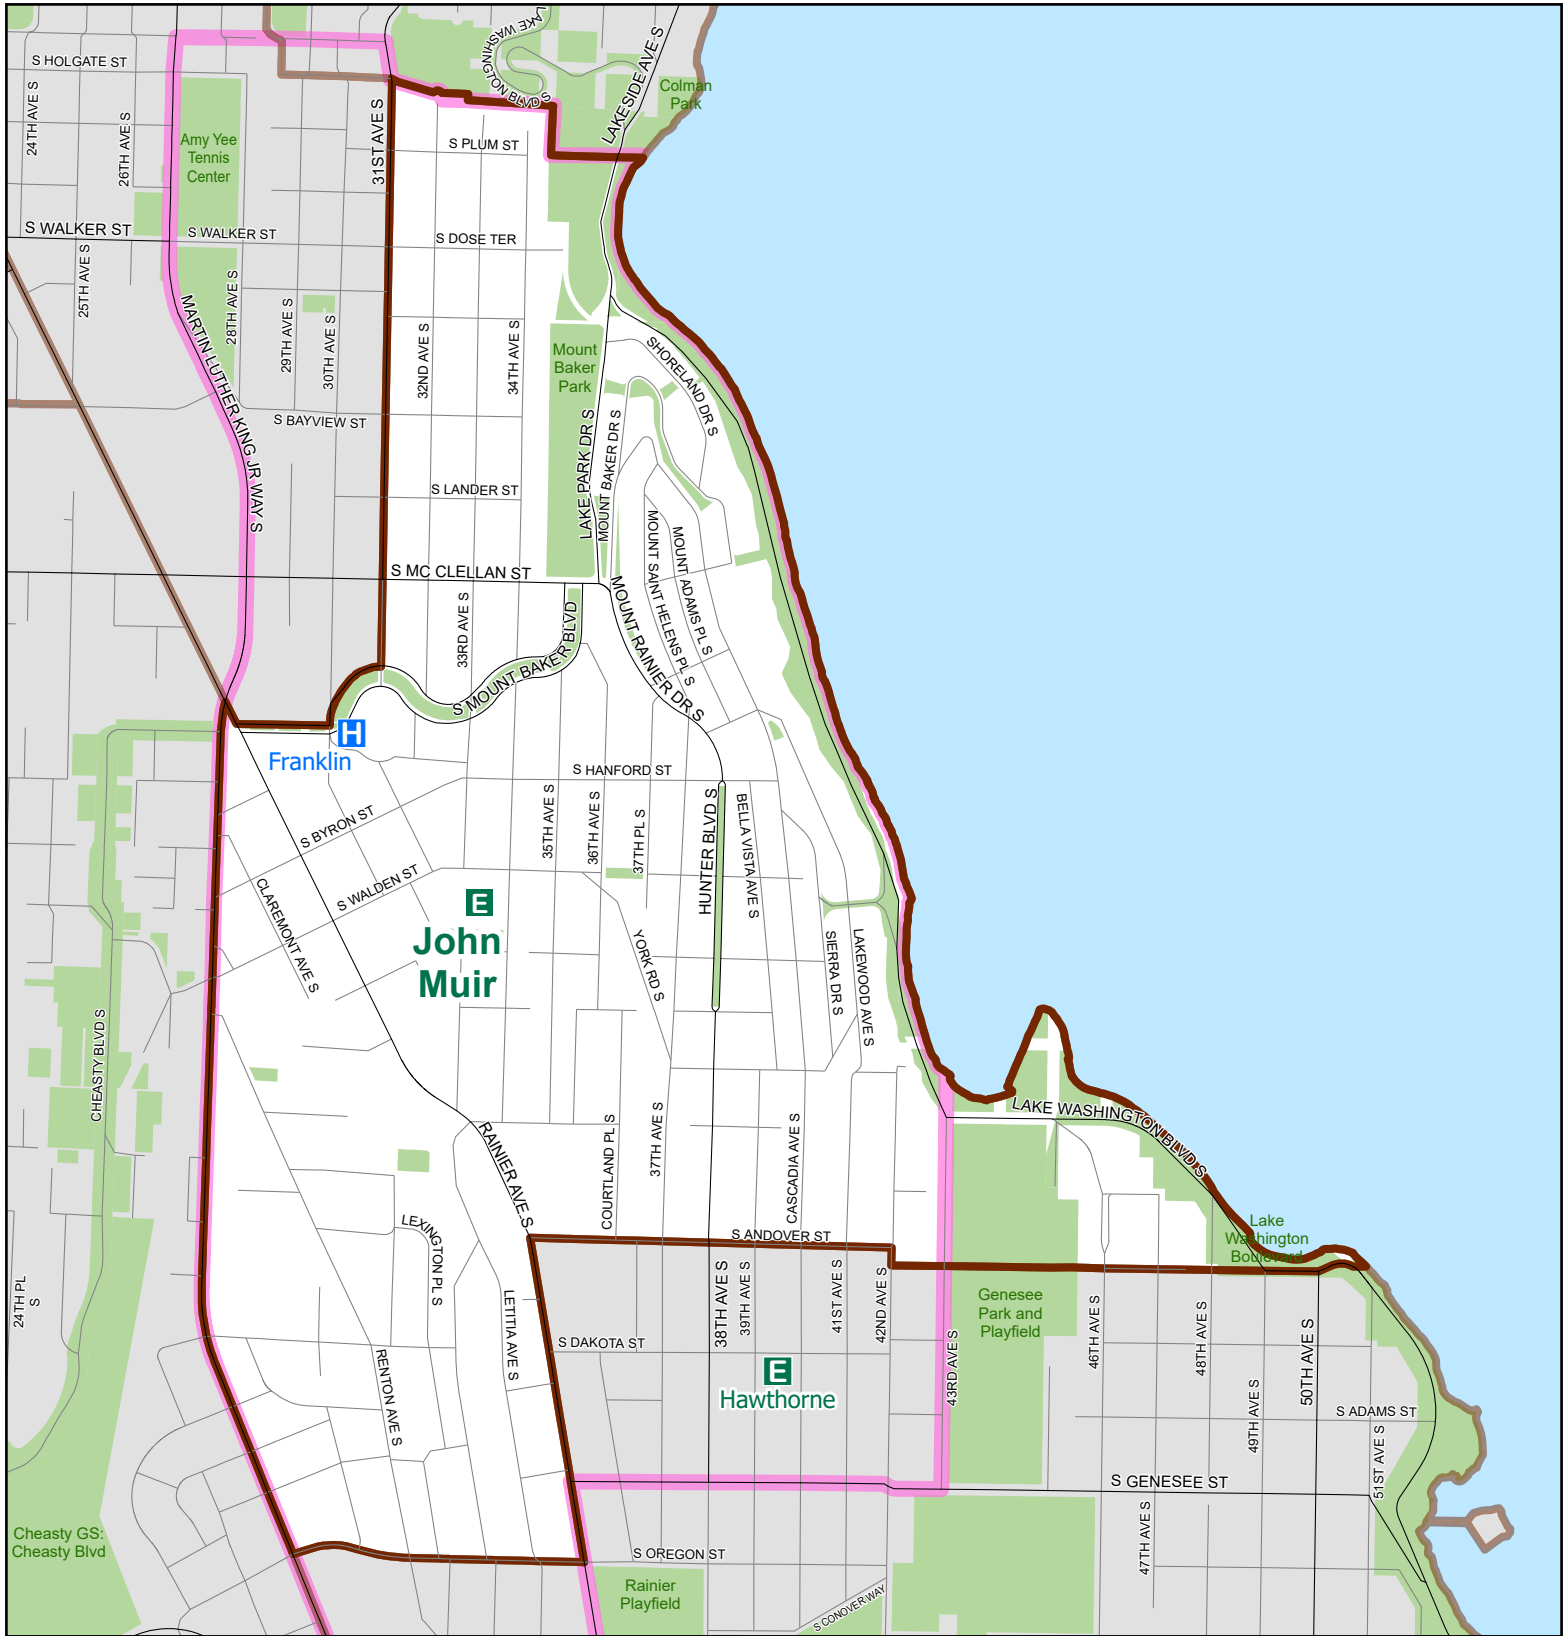

John Muir

Elementary School
Attendance Area

Attendance Area

Walk Zone

Elementary

Option Elementary

High

Option High

Middle

Option School with continuous enrollment

Map last revised: 12/16/2019