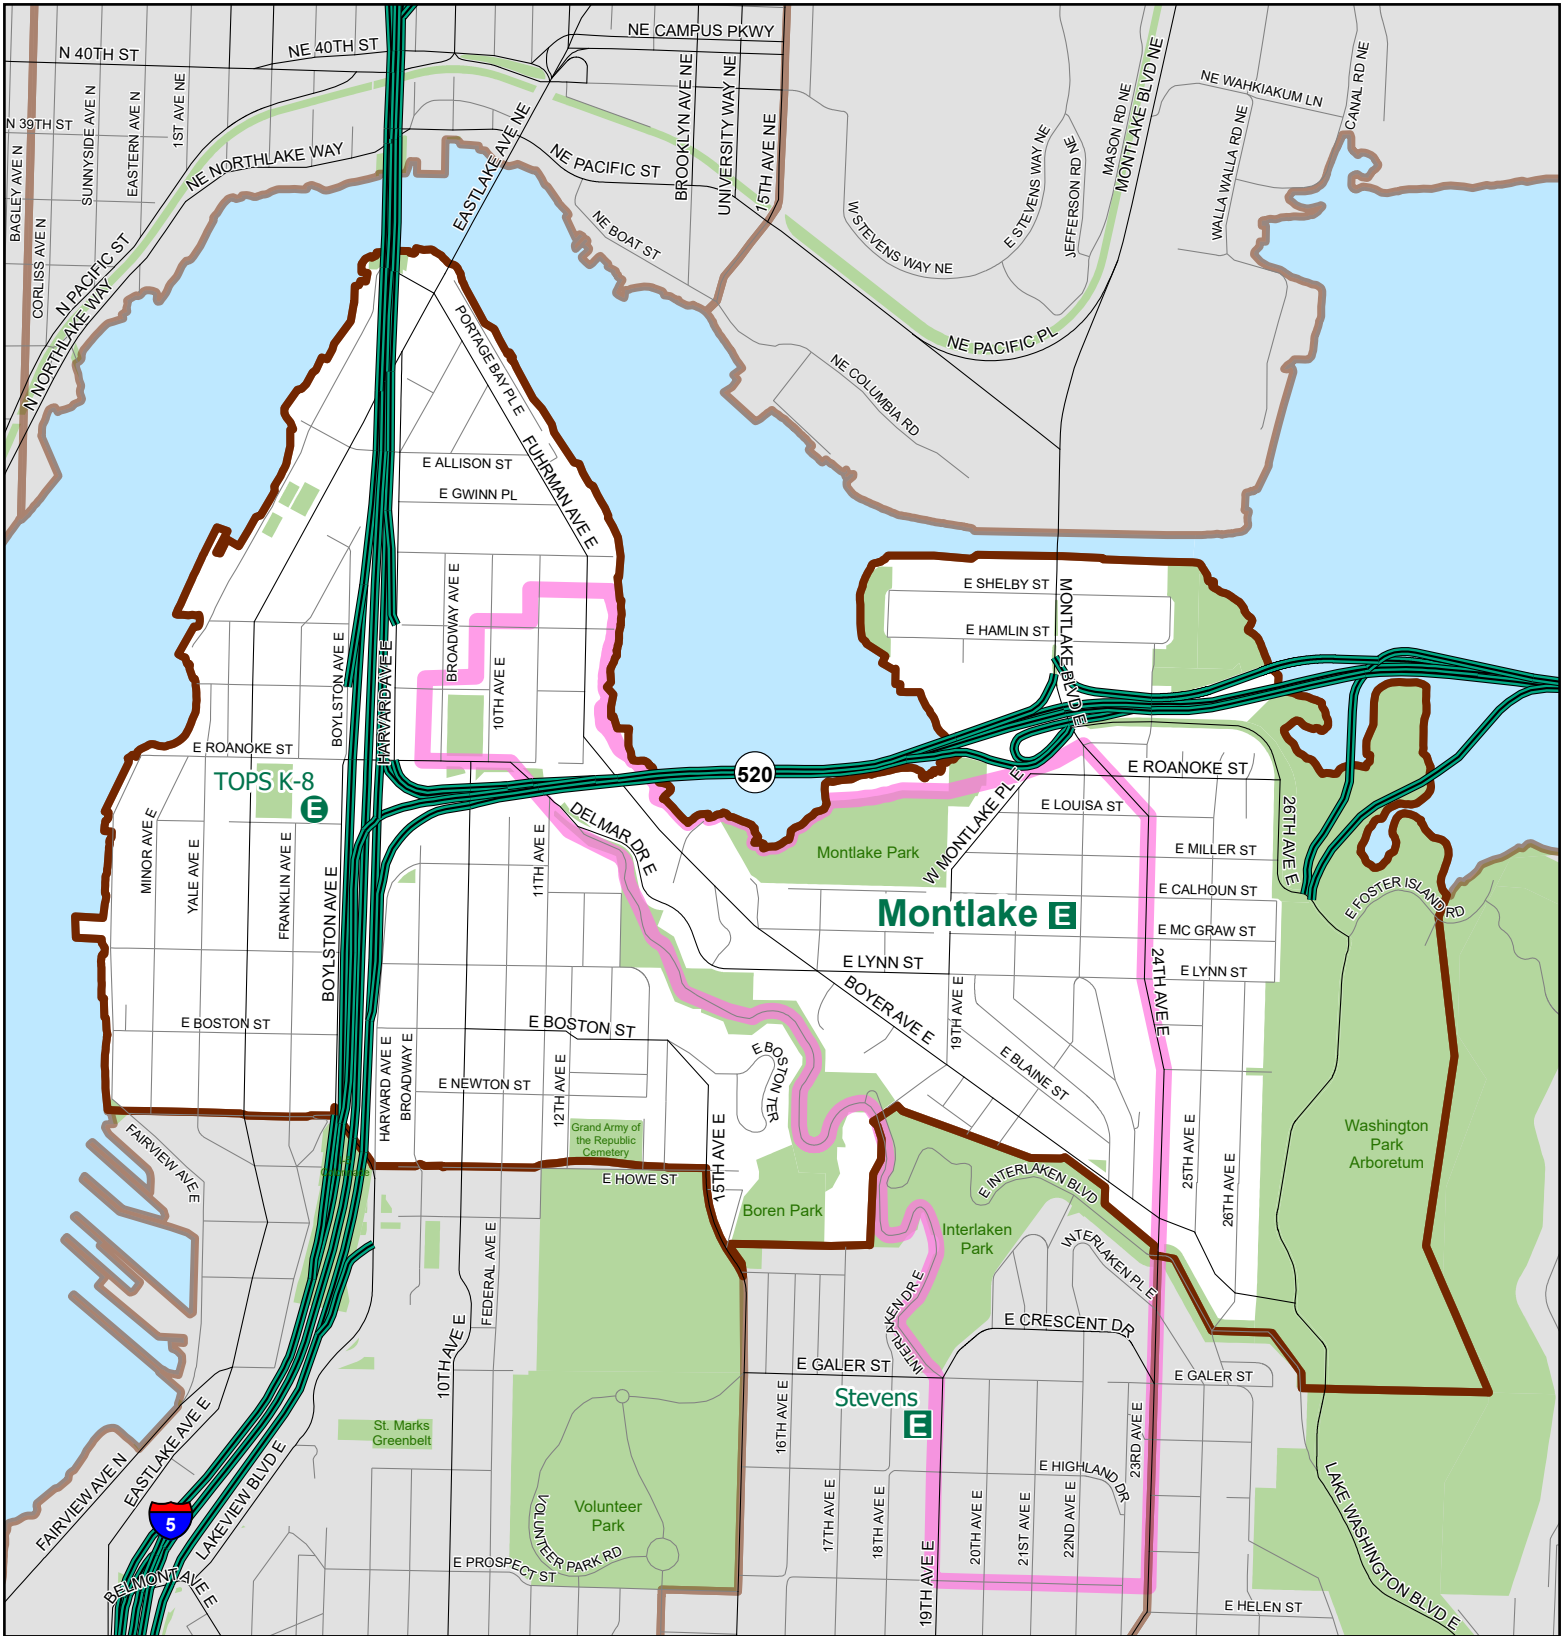

Montlake

Elementary School Attendance Area

Attendance Area

Walk Zone

Elementary

Option Elementary

High

Option High

Middle

Option School with continuous enrollment

Map last revised: 12/16/2019