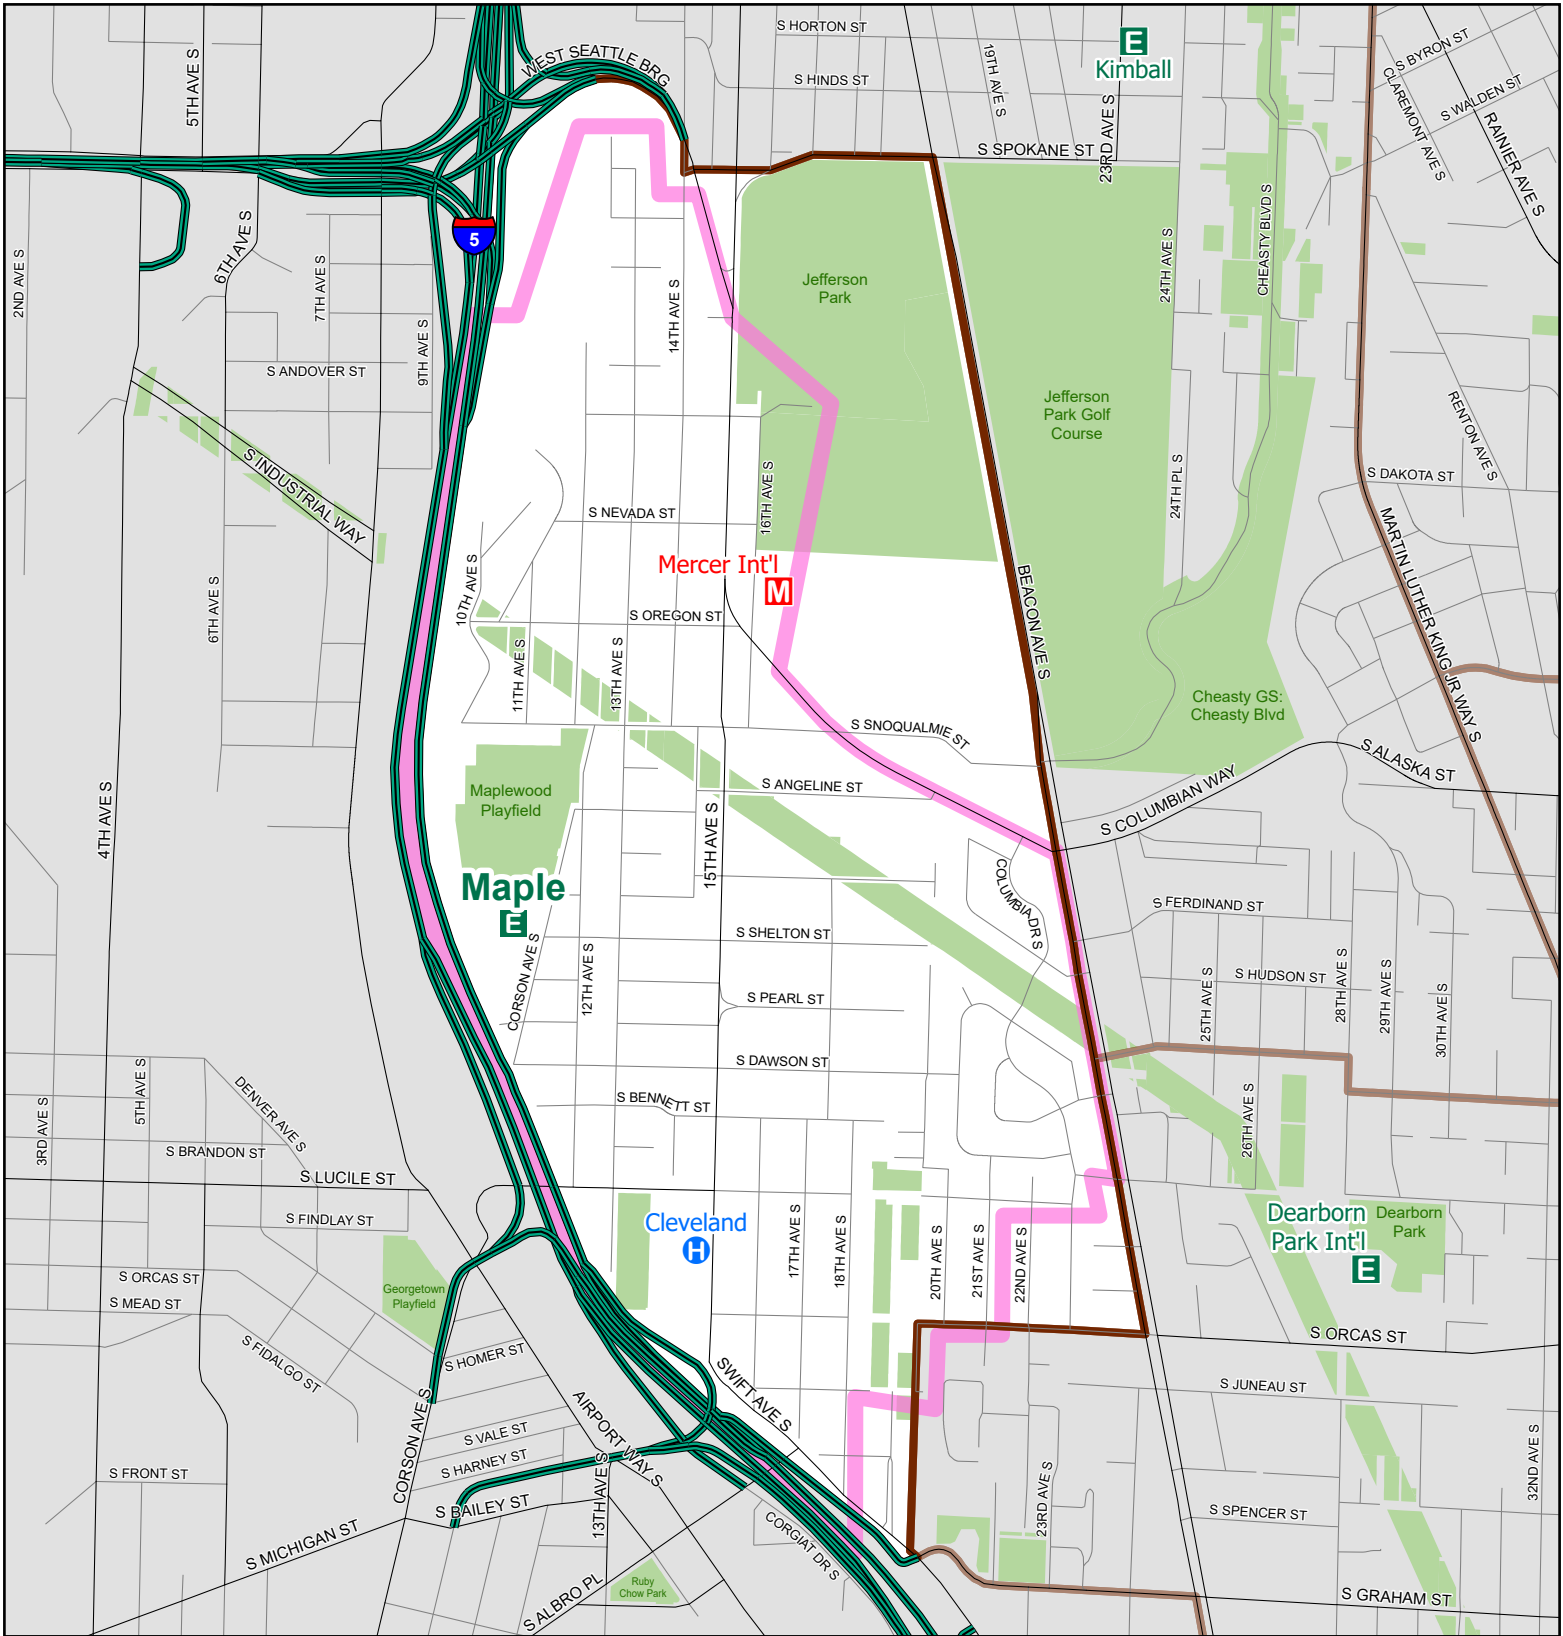

Maple

Elementary School Attendance Area

Attendance Area

Walk Zone

Elementary

Option Elementary

High

Option High

Middle

Option School with continuous enrollment

Map last revised: 12/16/2019