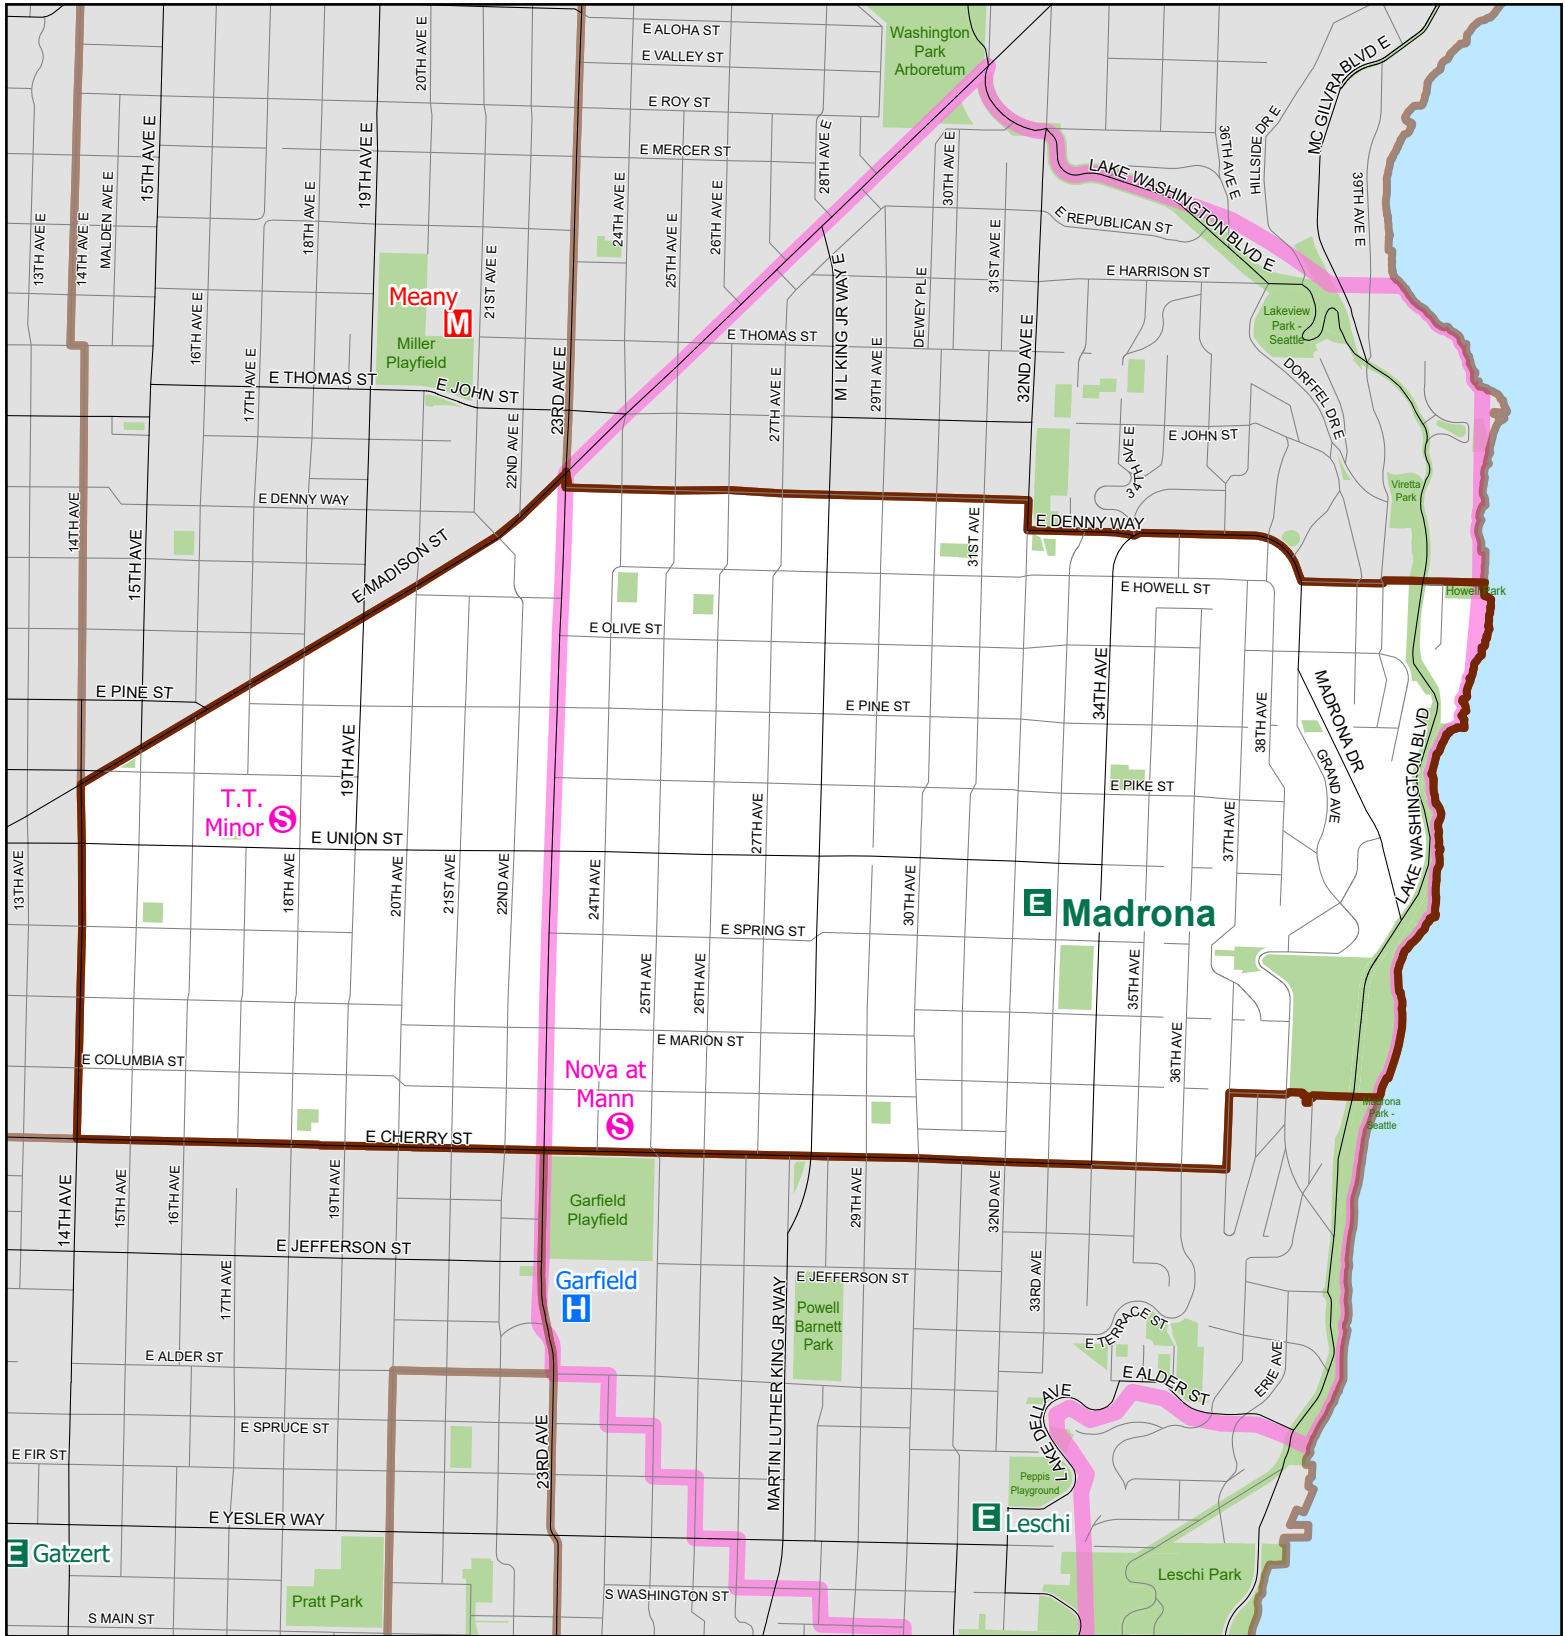

Madrona

Elementary School Attendance Area

Attendance Area

Walk Zone

Elementary

Option Elementary

High

Option High

Middle

Option School with continuous enrollment

Map last revised: 12/16/2019