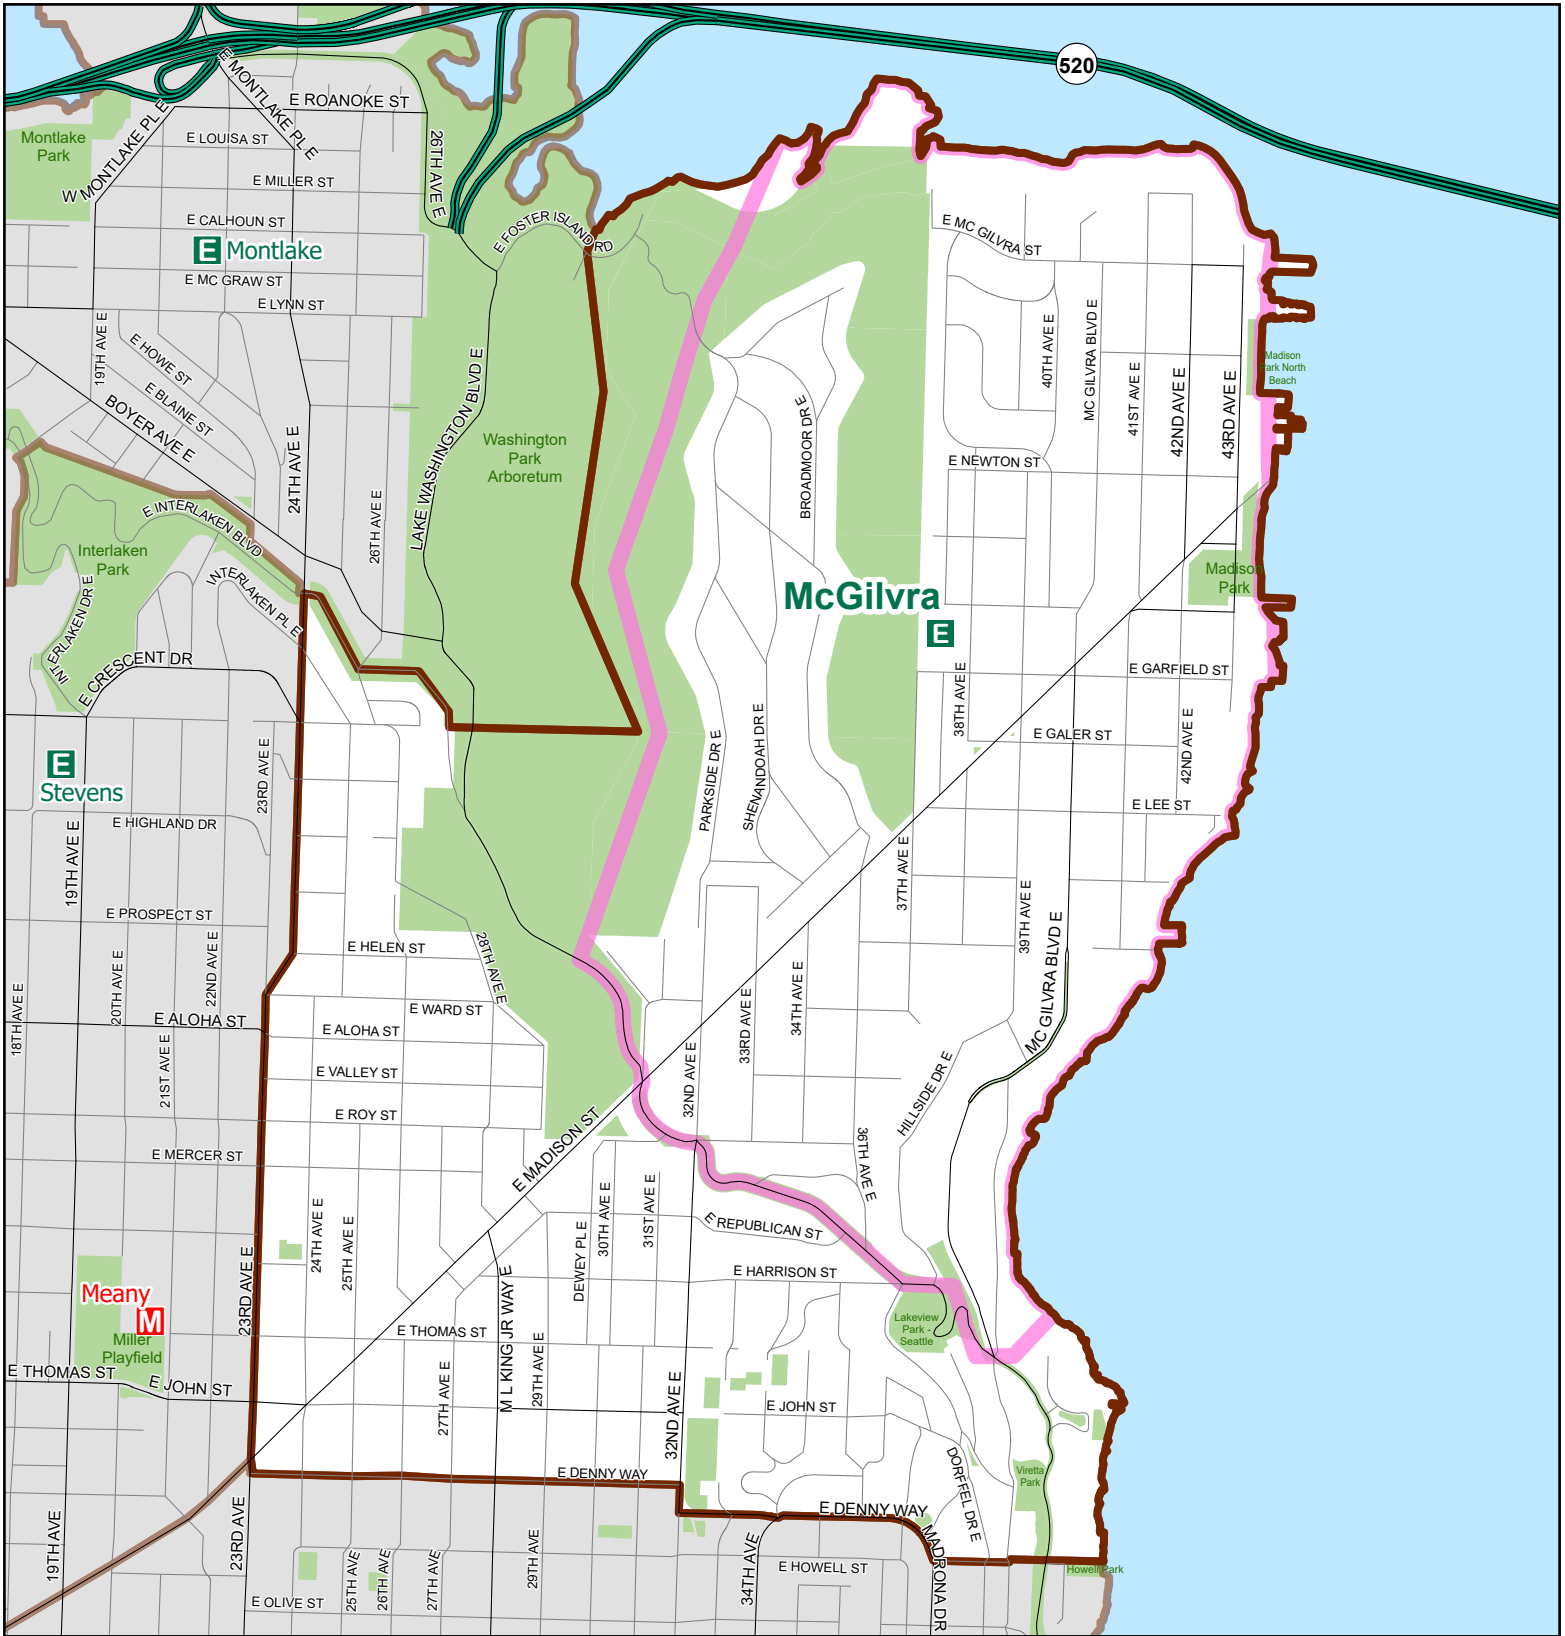

McGilvra

Elementary School Attendance Area

Attendance Area

Walk Zone

Elementary

Option Elementary

High

Option High

Middle

Option School with continuous enrollment

Map last revised: 12/16/2019