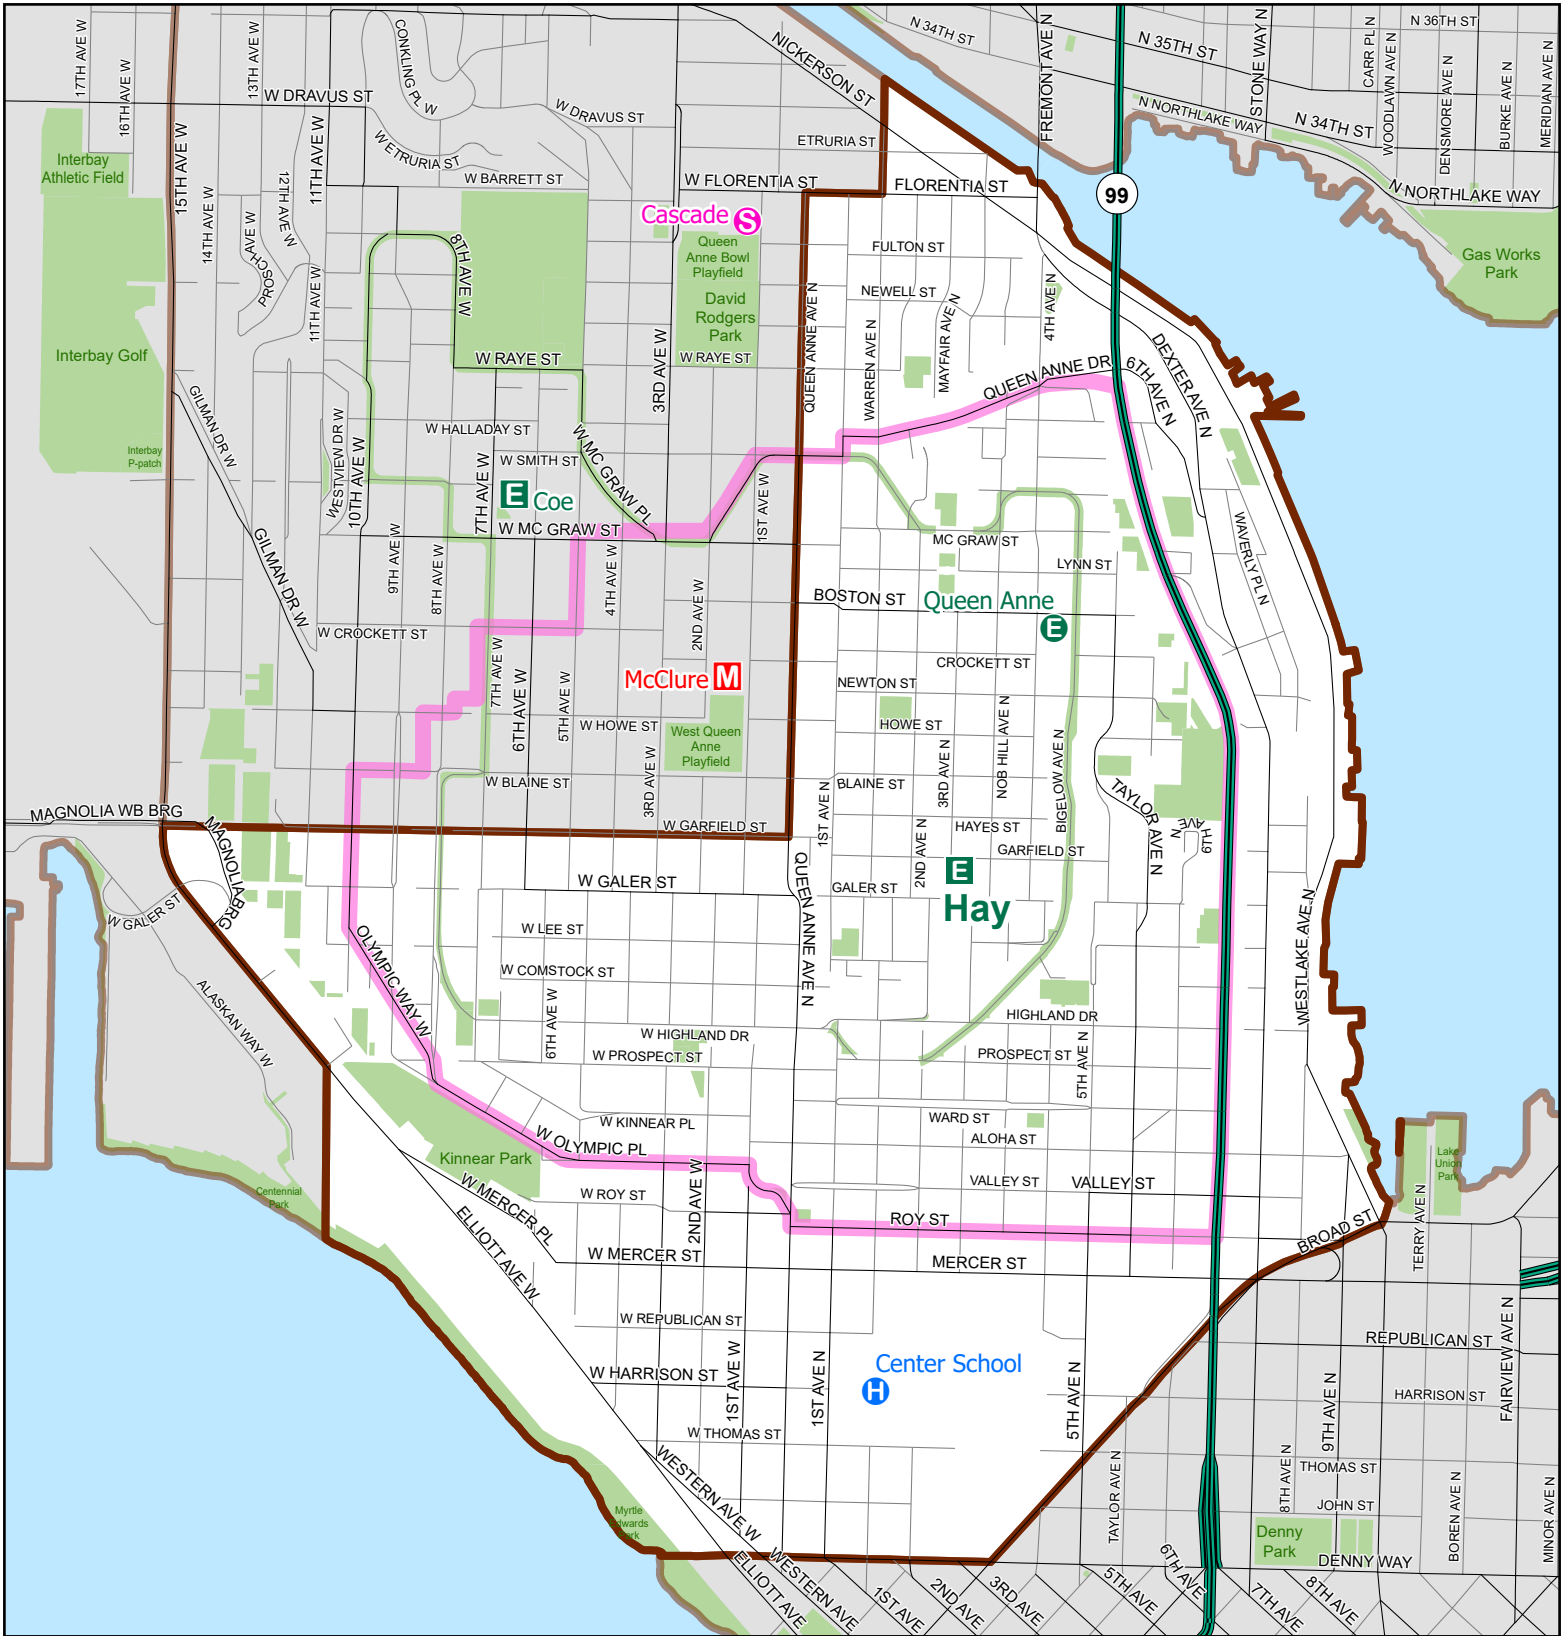

Hay

Elementary School Attendance Area

Attendance Area

Walk Zone

Elementary

Option Elementary

High

Option High

Middle

Option School with continuous enrollment

Map last revised: 12/16/2019