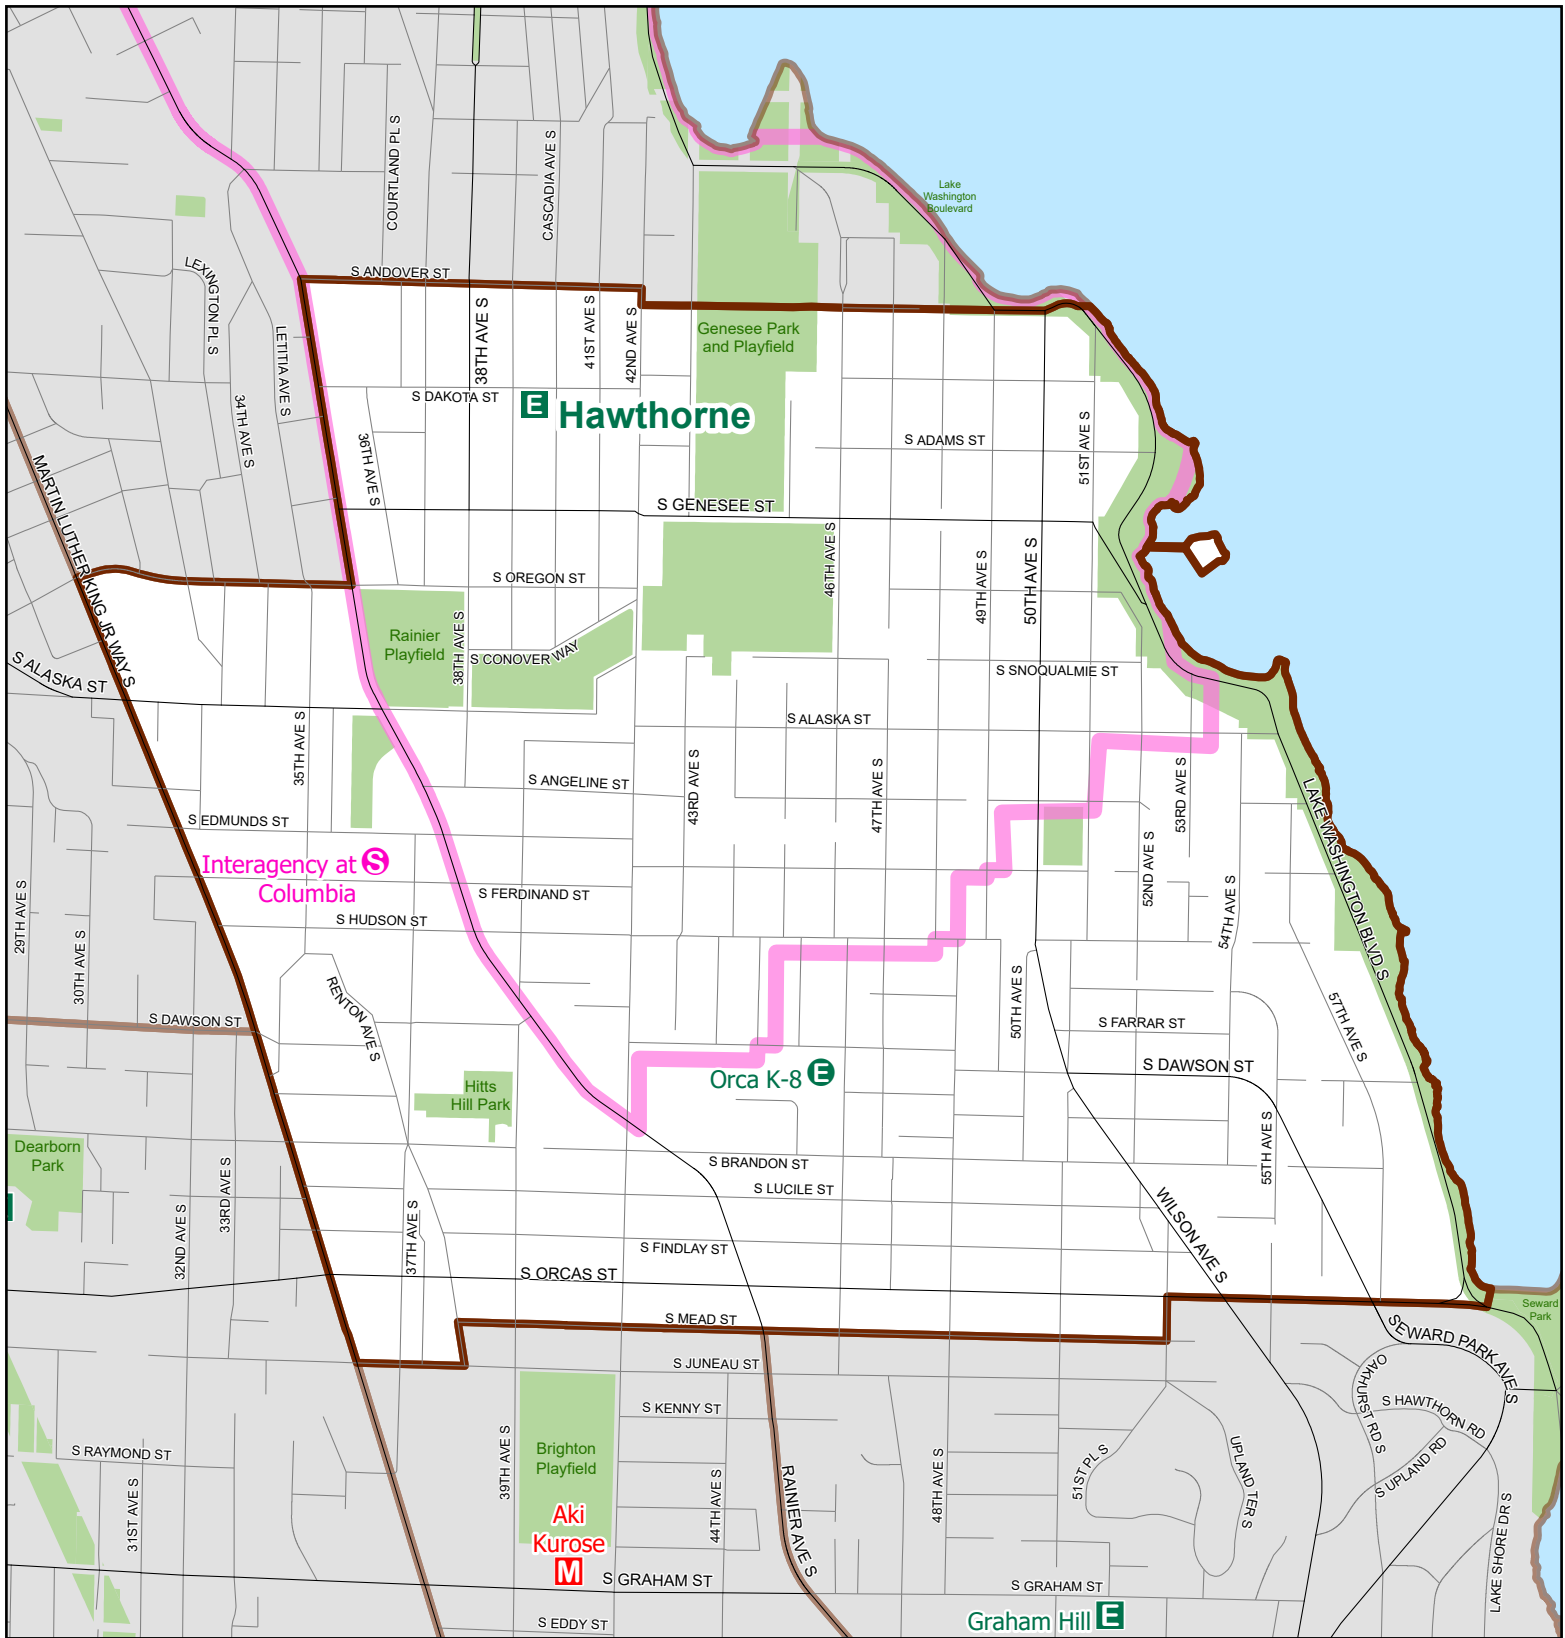

Hawthorne

Elementary School Attendance Area

- Attendance Area
- Elementary
- High
- Middle
- Walk Zone
- Option Elementary
- Option High
- Option School with continuous enrollment

Map last revised: 12/16/2019