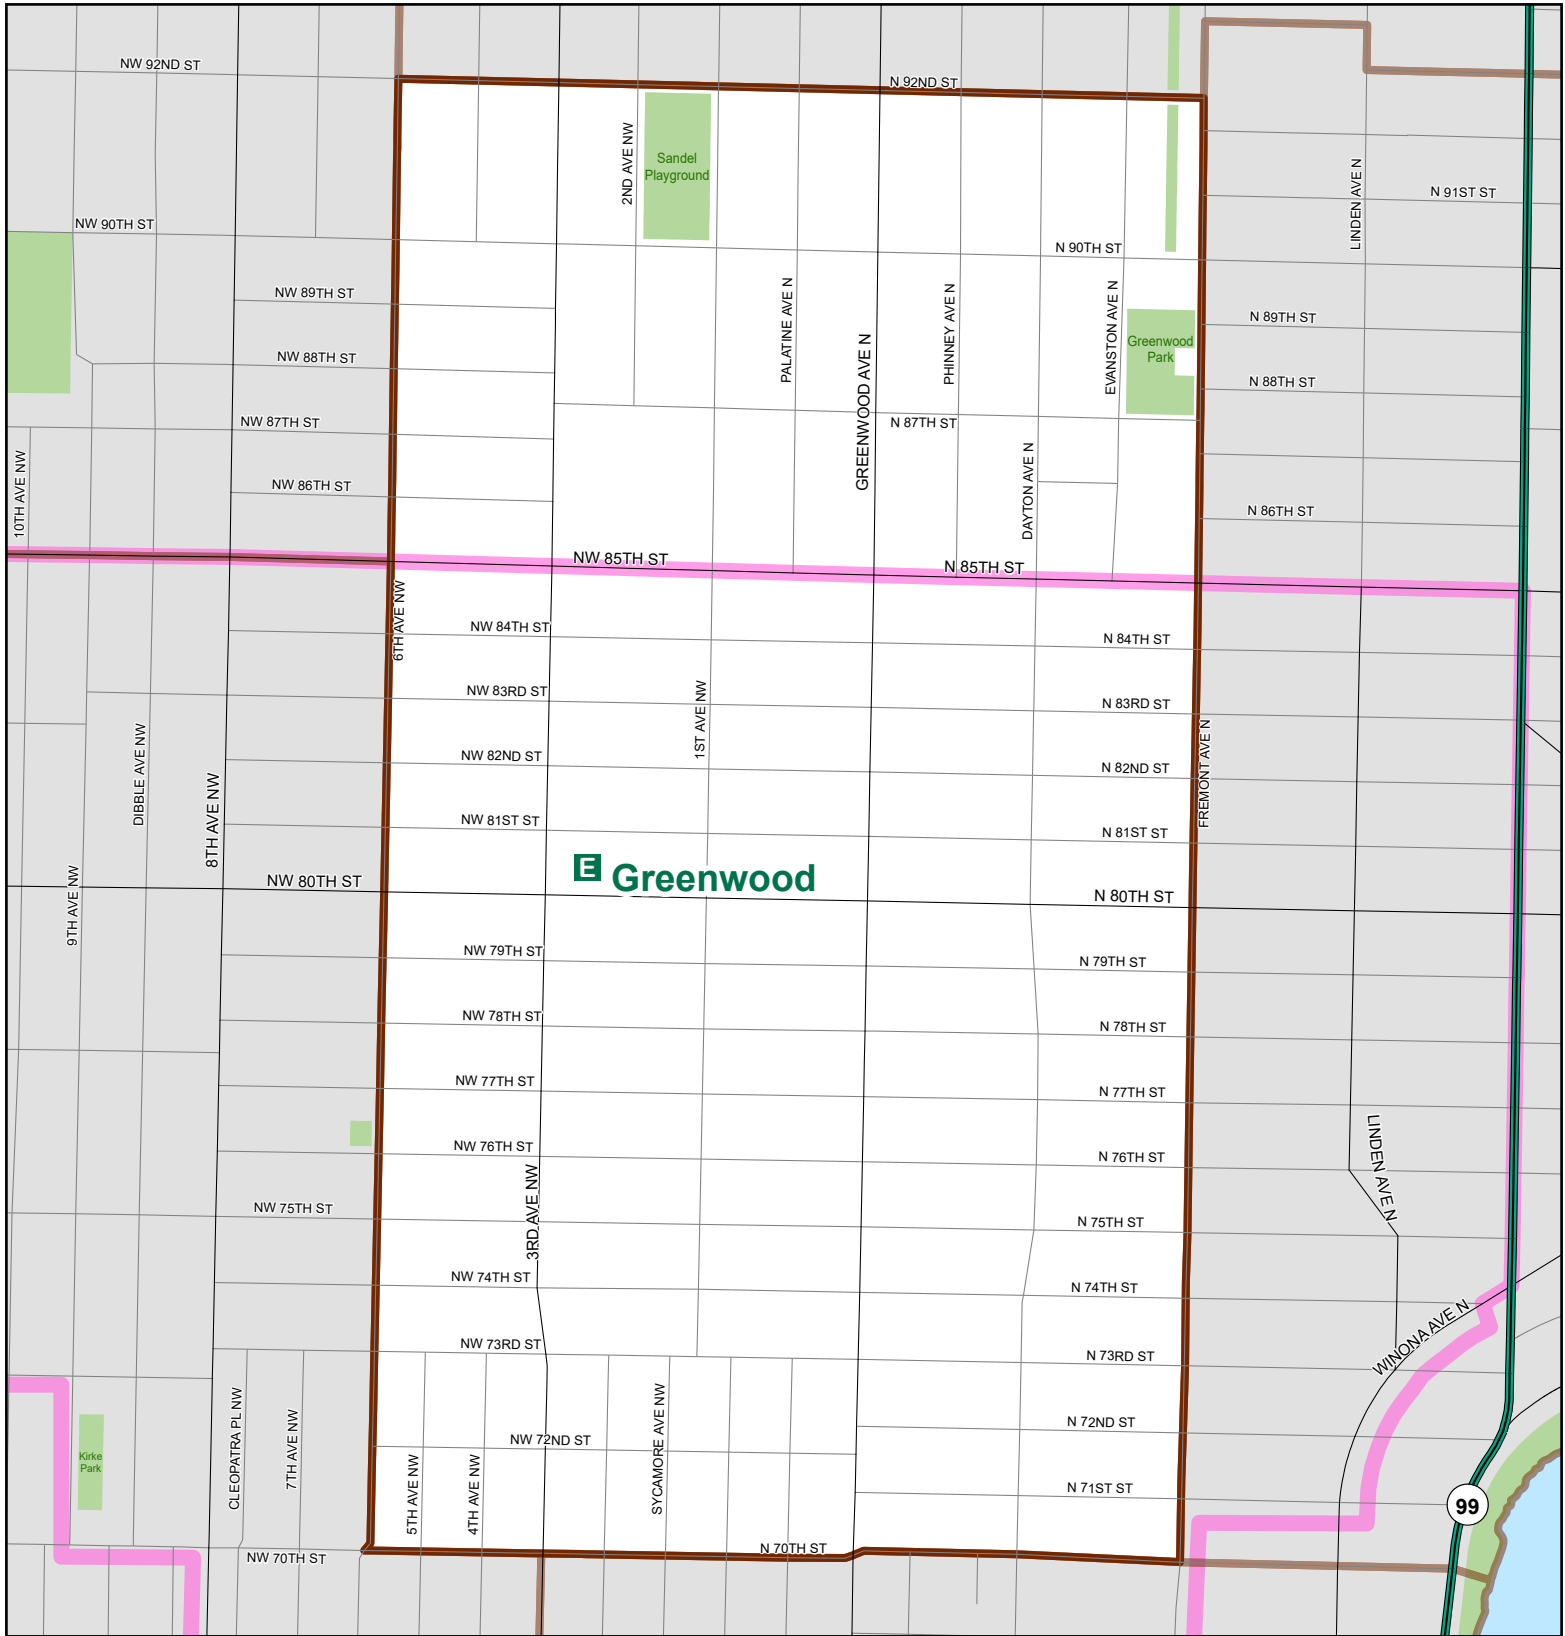

Greenwood

Elementary School Attendance Area

Attendance Area

Walk Zone

Elementary

Option Elementary

High

Option High

Middle

Option School with continuous enrollment

Map last revised: 12/16/2019