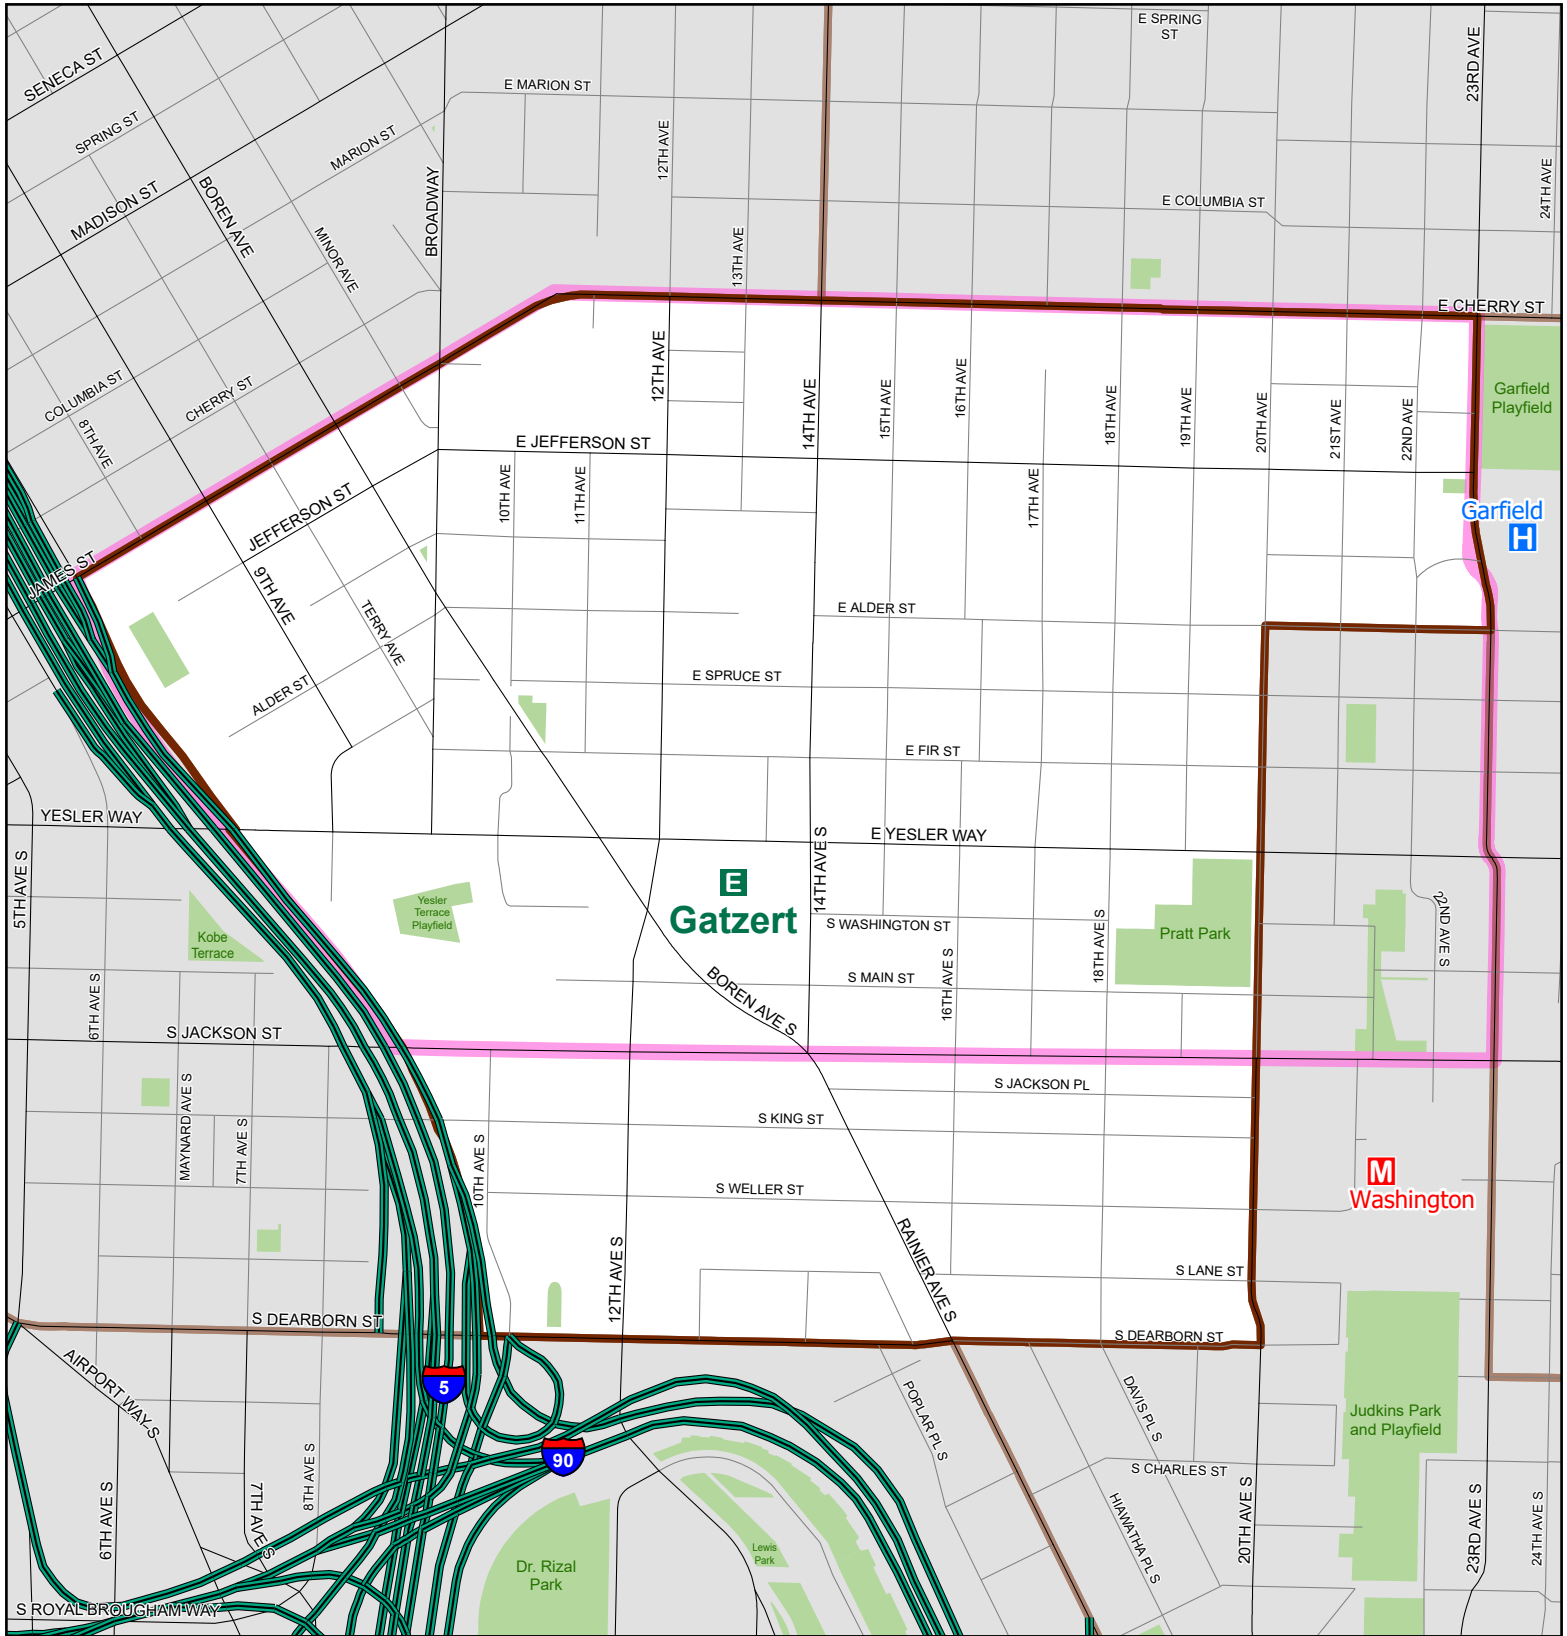

Gatzert

Elementary School Attendance Area

- Attendance Area
- Walk Zone
- Elementary
- Option Elementary
- High
- Option High
- Middle
- Option School with continuous enrollment

Map last revised: 12/16/2019