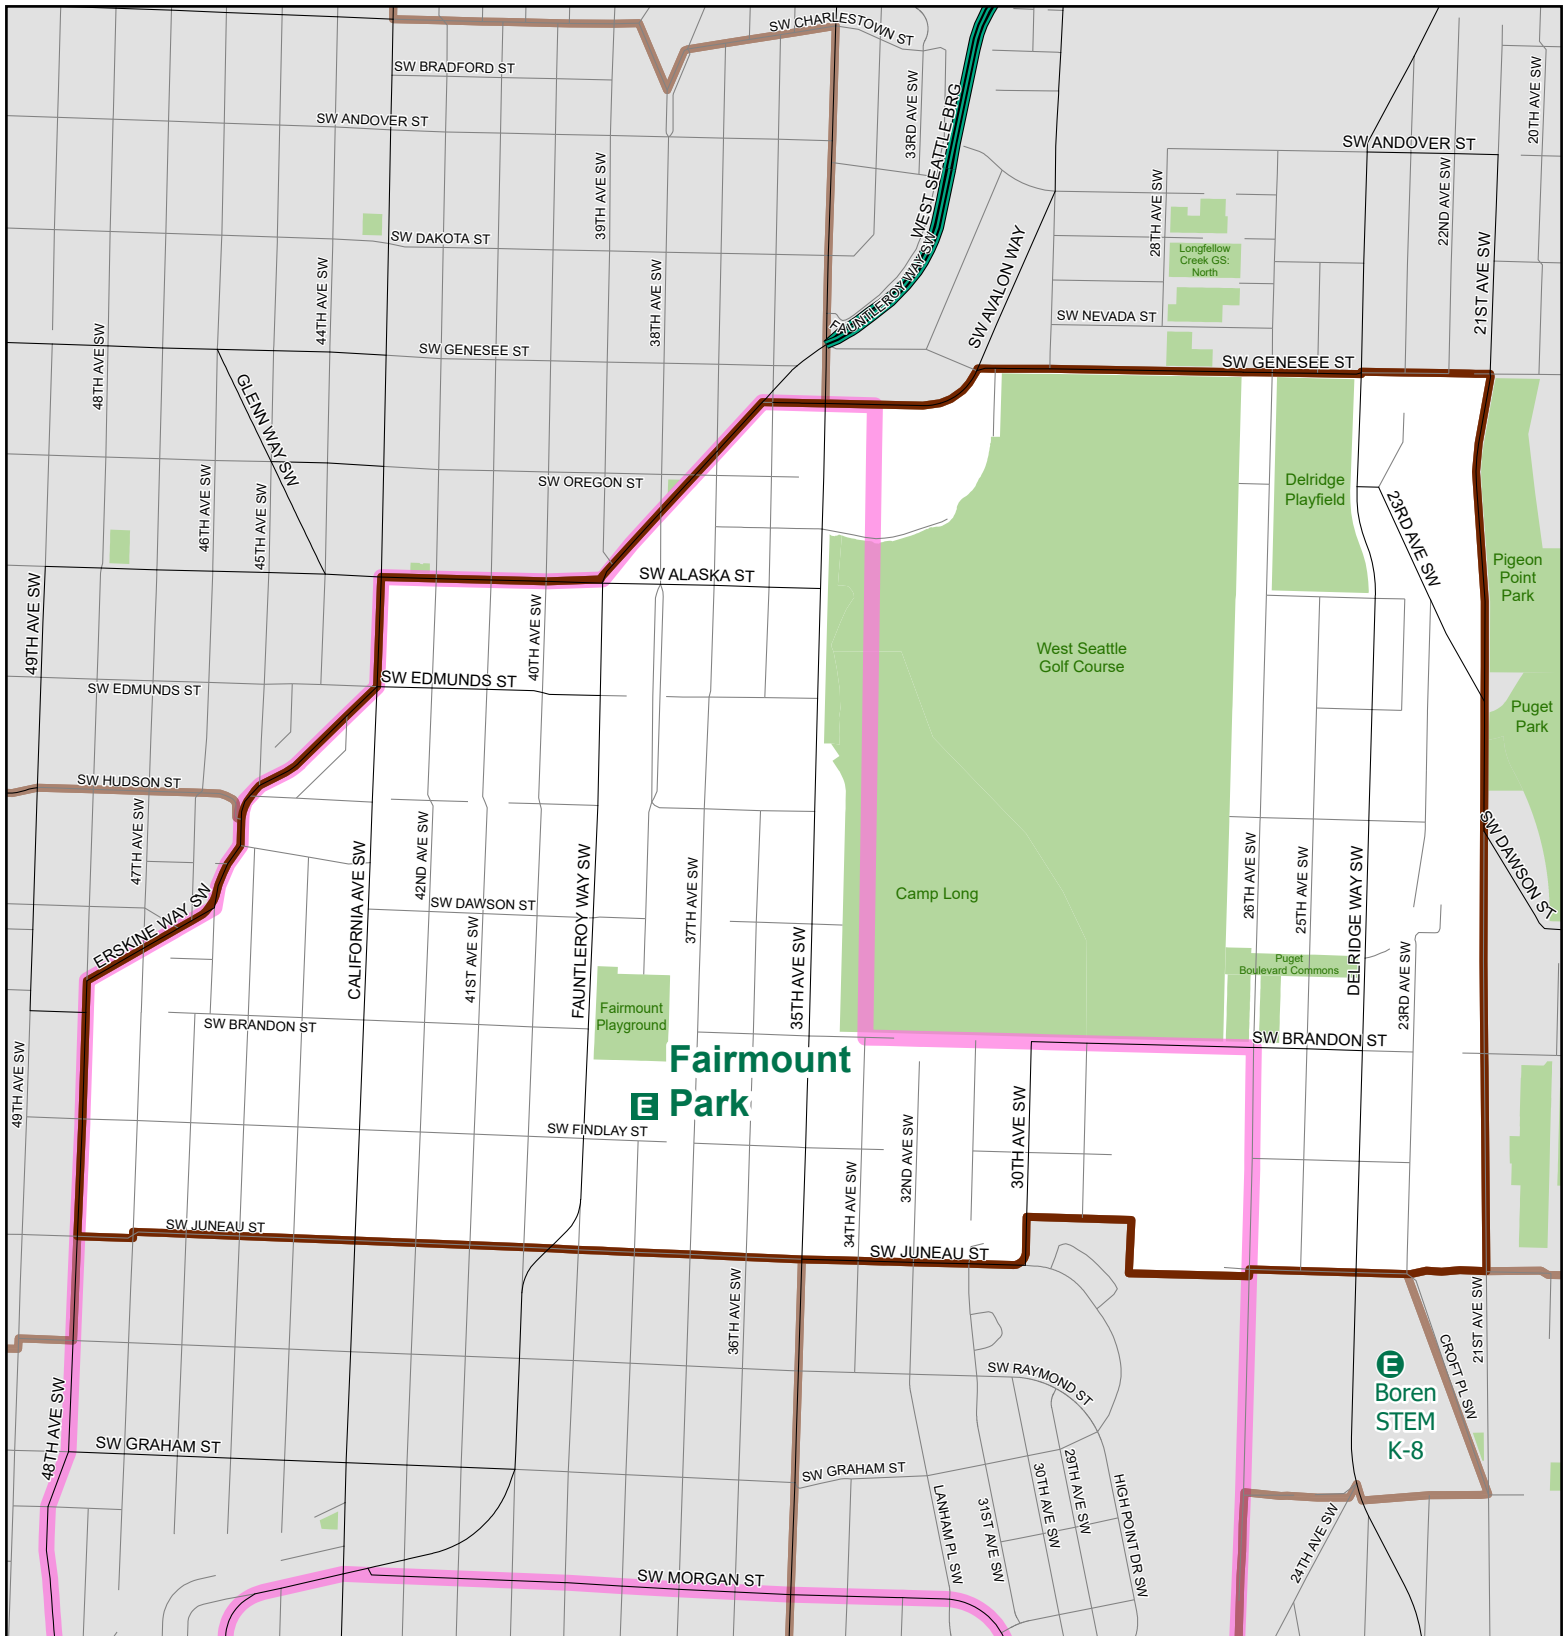

Fairmount Park

Elementary School Attendance Area

Attendance Area

Walk Zone

Elementary

Option Elementary

High

Option High

Middle

Option School with continuous enrollment

Map last revised: 12/16/2019