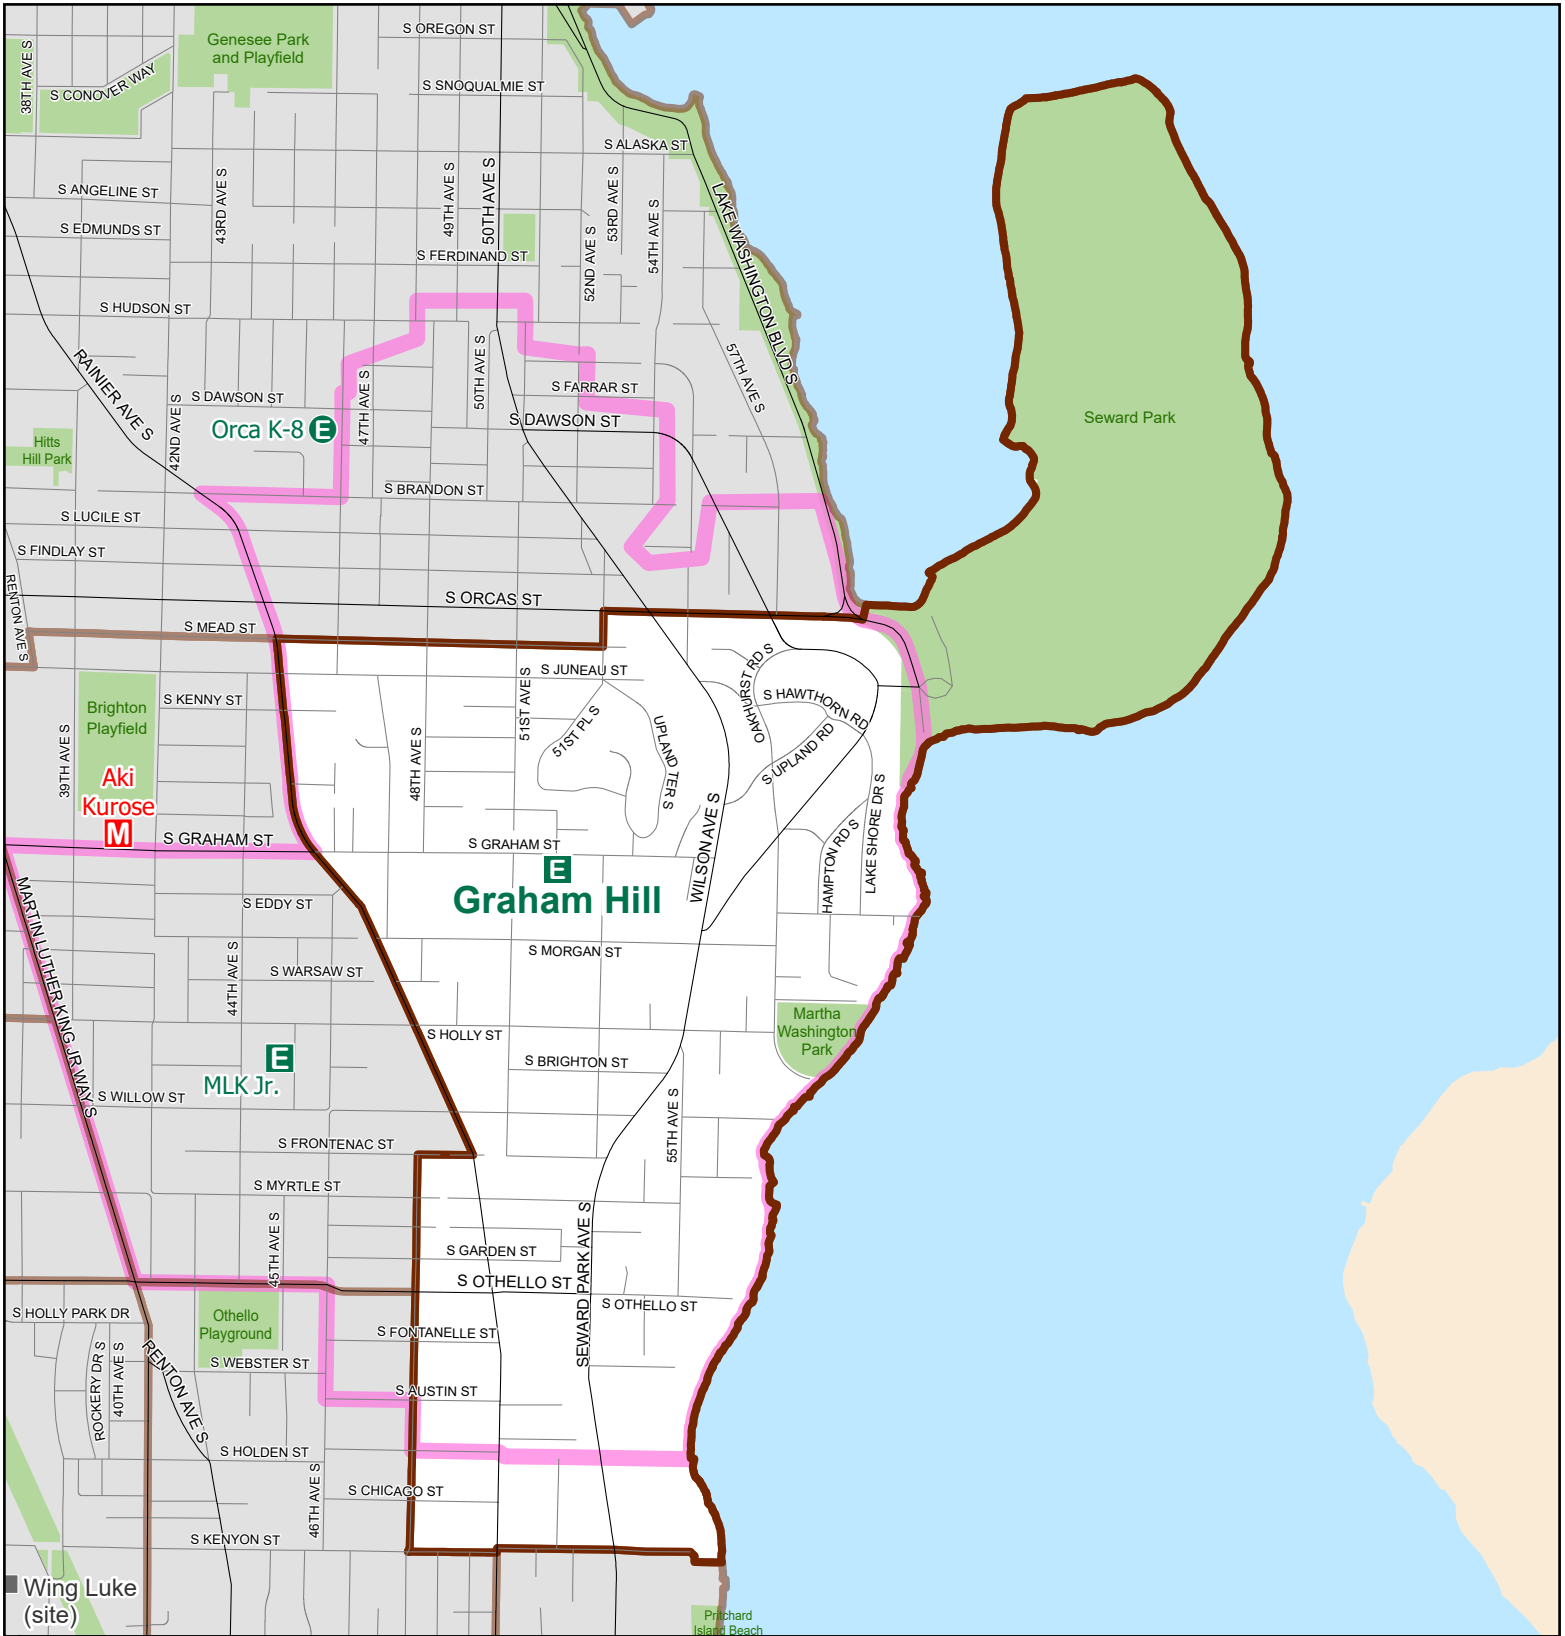

Graham Hill

Elementary School Attendance Area

Attendance Area

Walk Zone

Elementary

Option Elementary

High

Option High

Middle

Option School with continuous enrollment

Map last revised: 12/16/2019