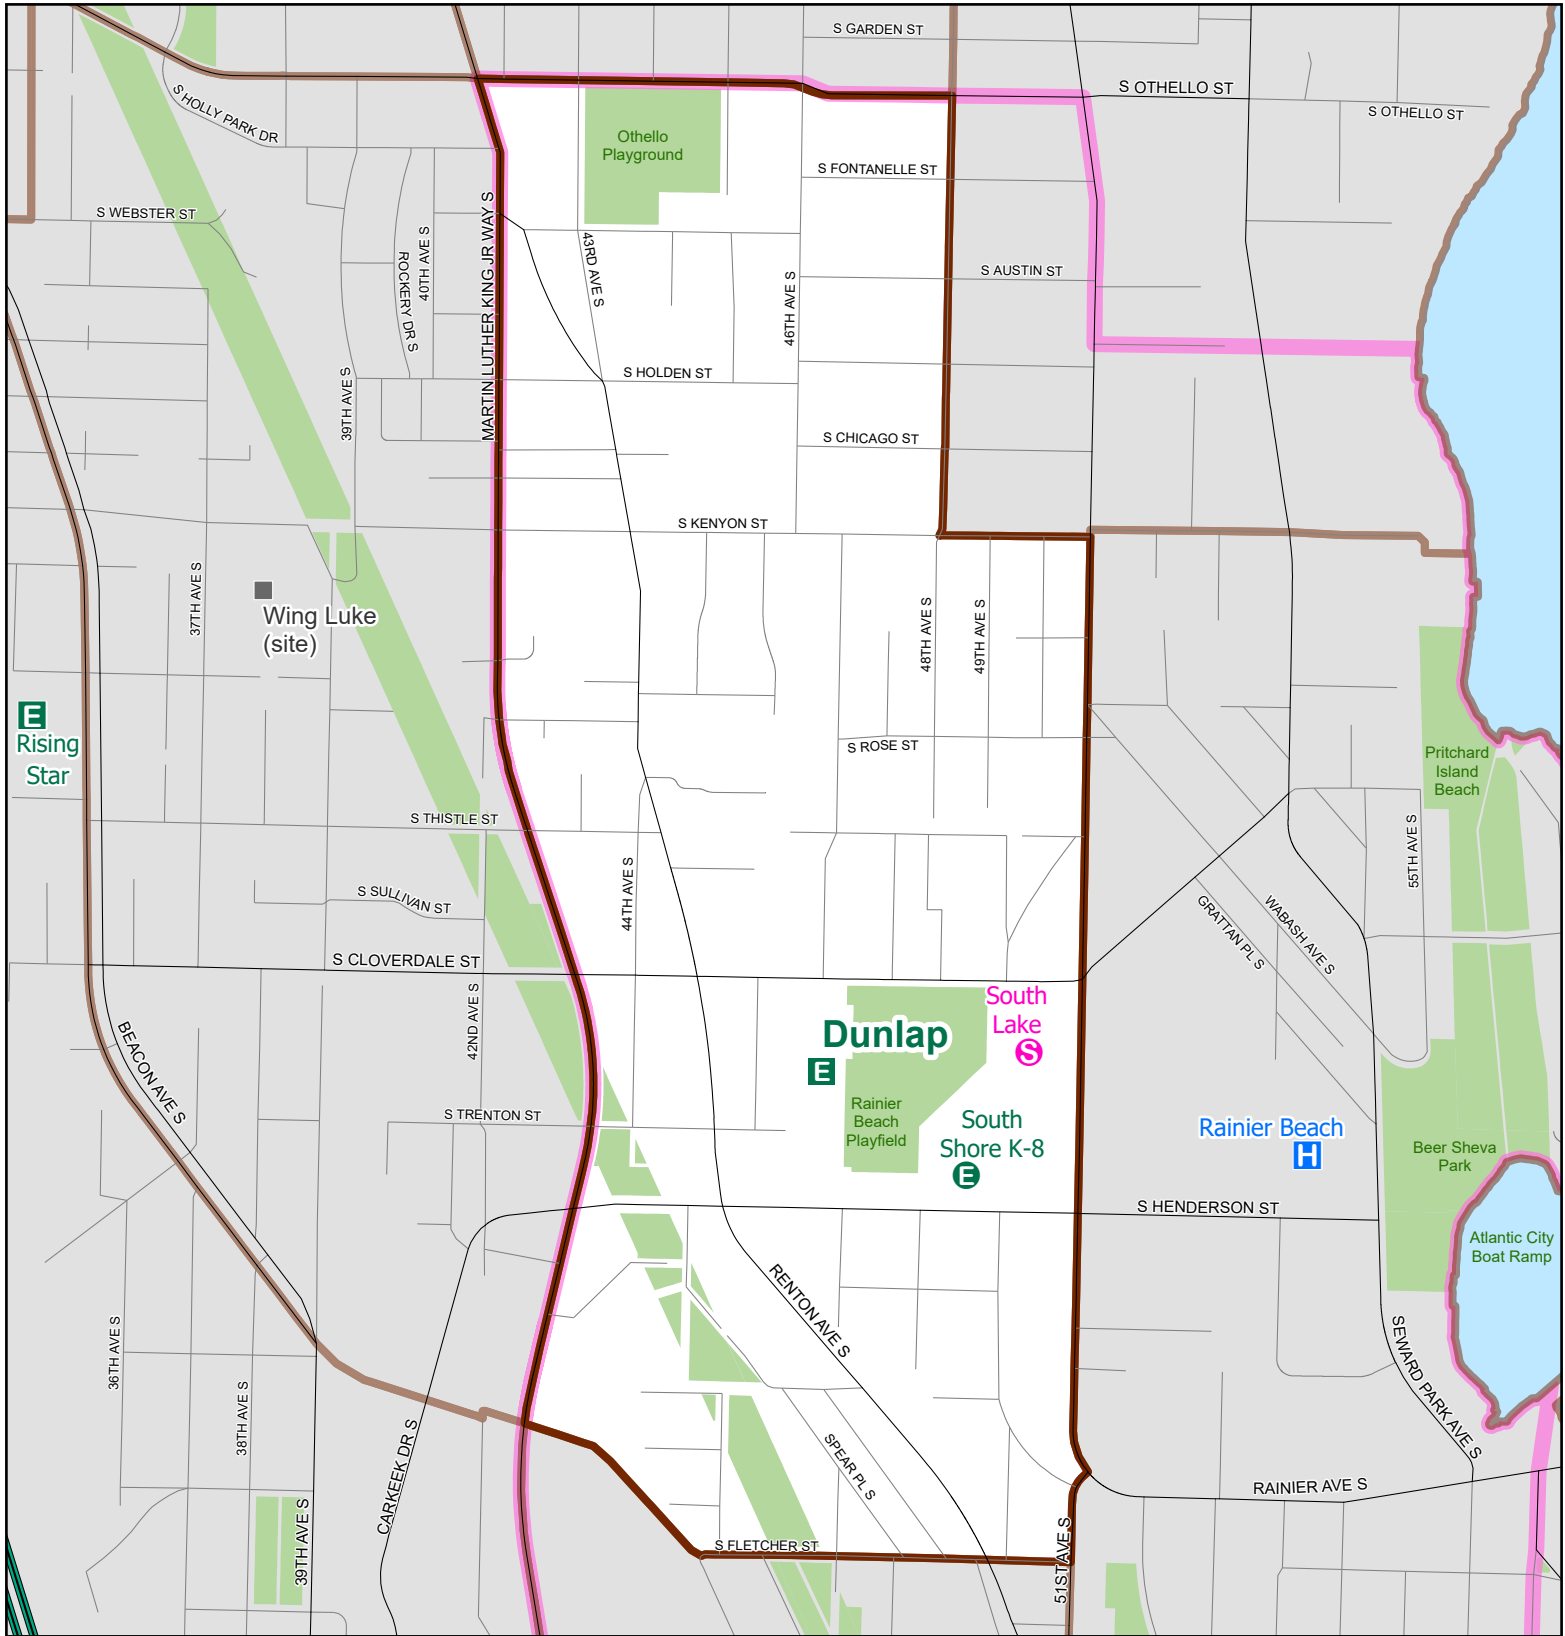

Dunlap

Elementary School Attendance Area

Attendance Area

Walk Zone

Elementary

Option Elementary

High

Option High

Middle

Option School with continuous enrollment

Map last revised: 12/16/2019