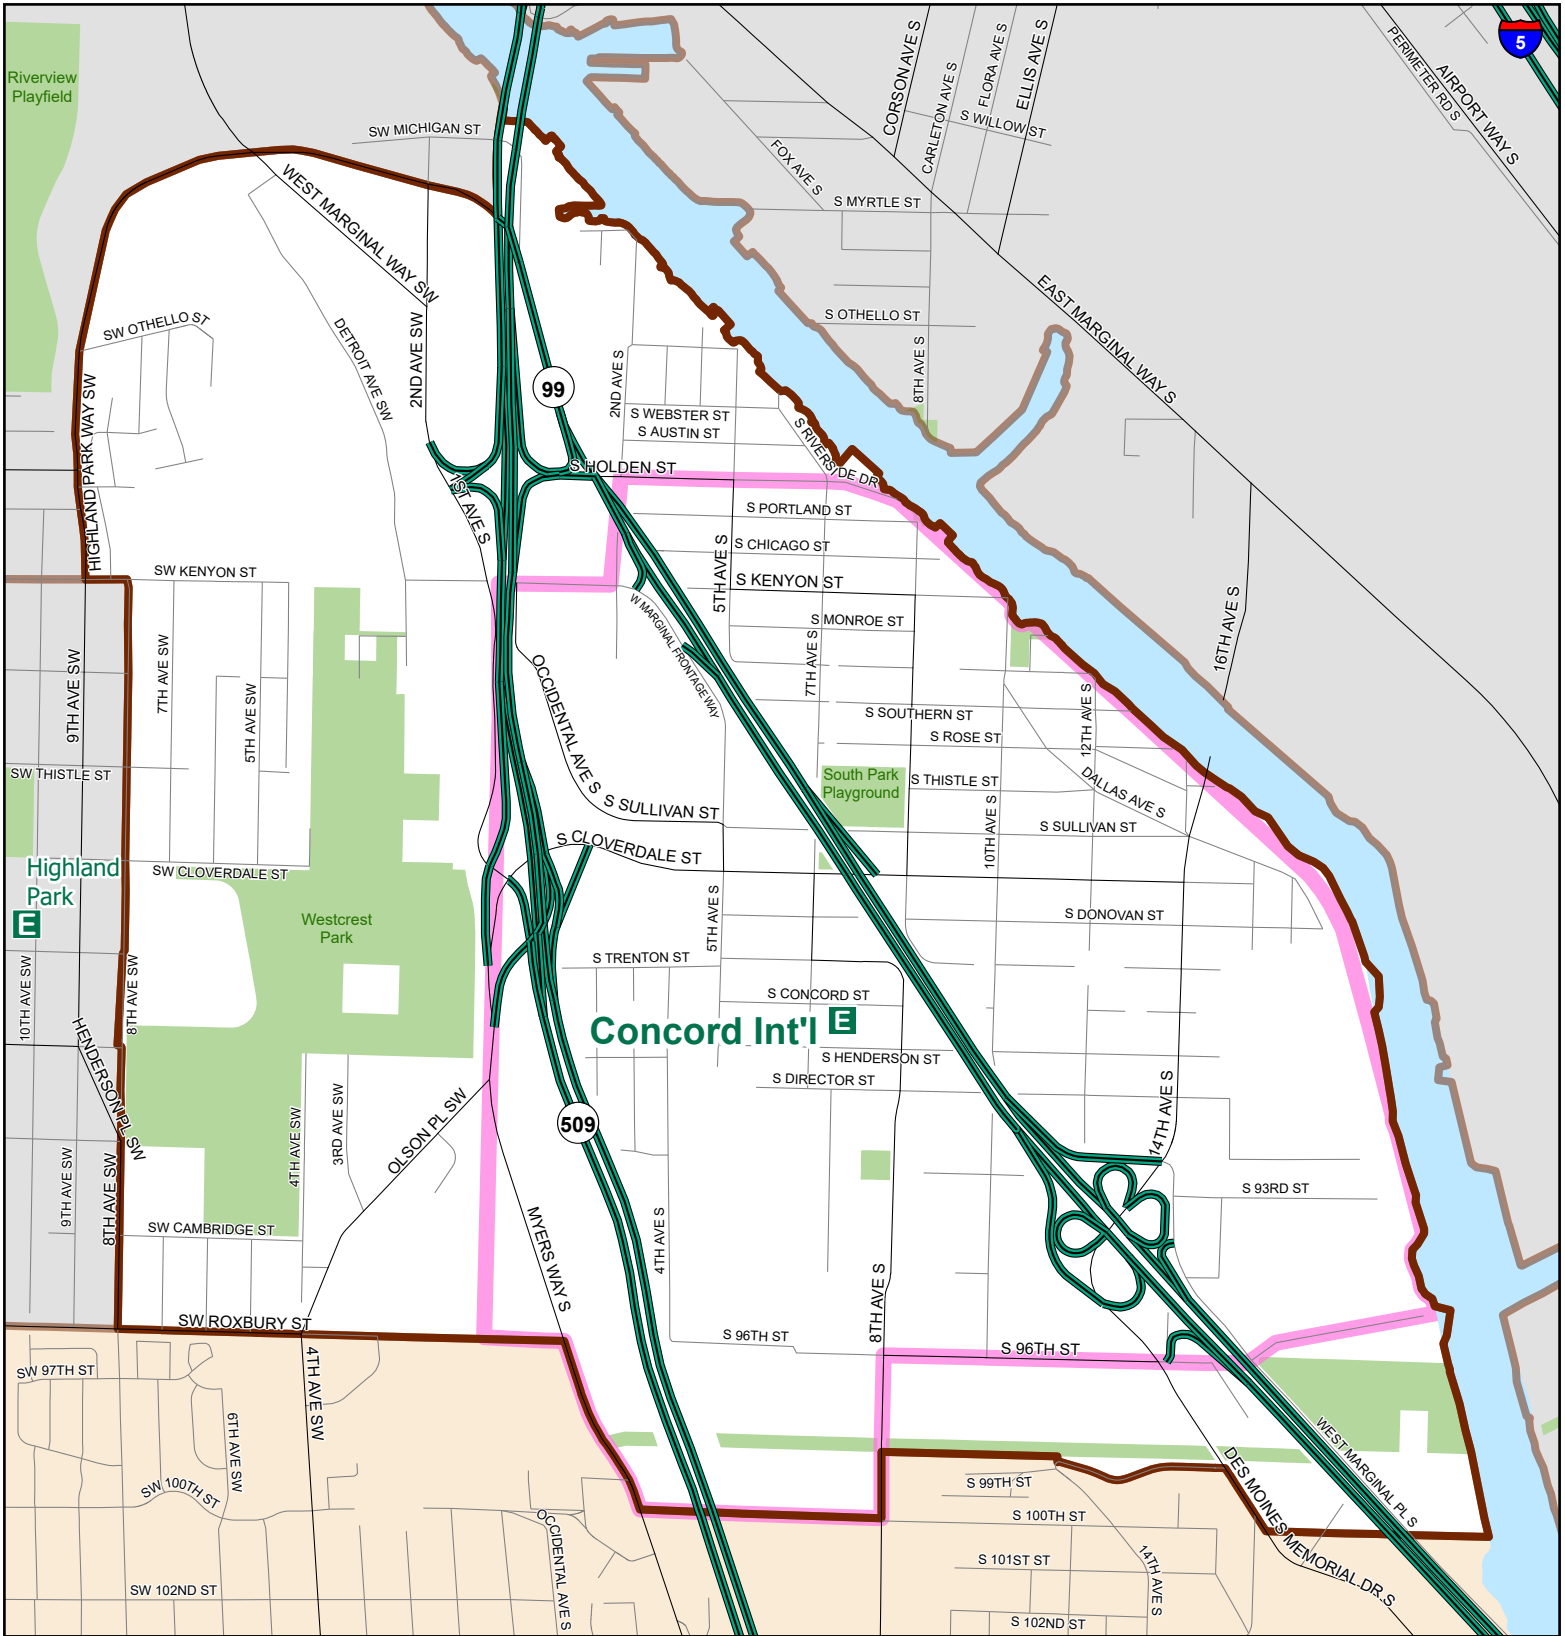

Concord Int'l

Elementary School Attendance Area

Attendance Area

Elementary

High

Middle

Walk Zone

Option Elementary

Option High

Option School with continuous enrollment

Map last revised: 12/16/2019