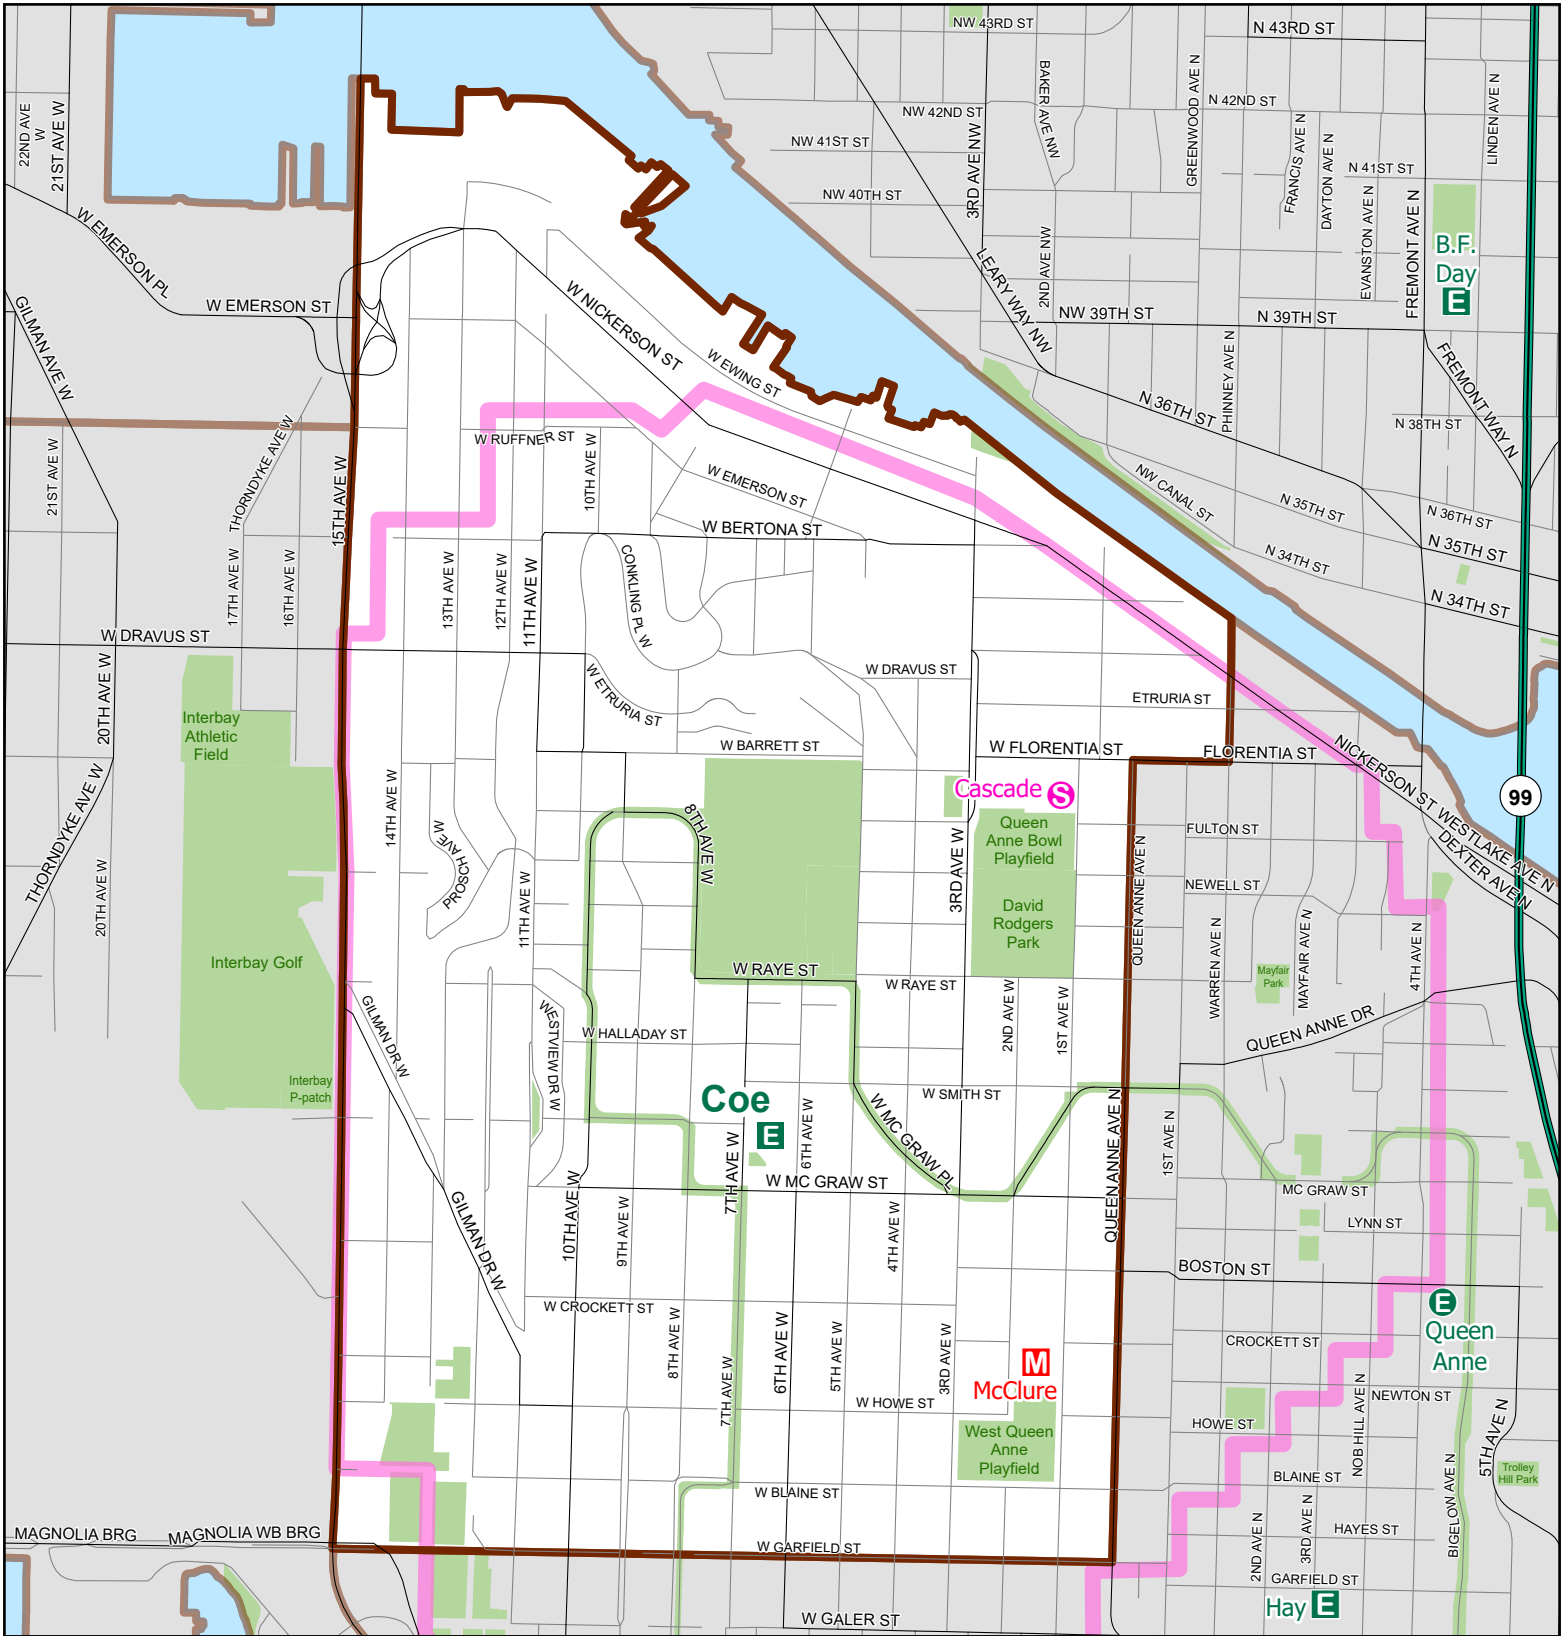

Coe

Elementary School Attendance Area

Attendance Area

Walk Zone

Elementary

Option Elementary

High

Option High

Middle

Option School with continuous enrollment

Map last revised: 12/16/2019