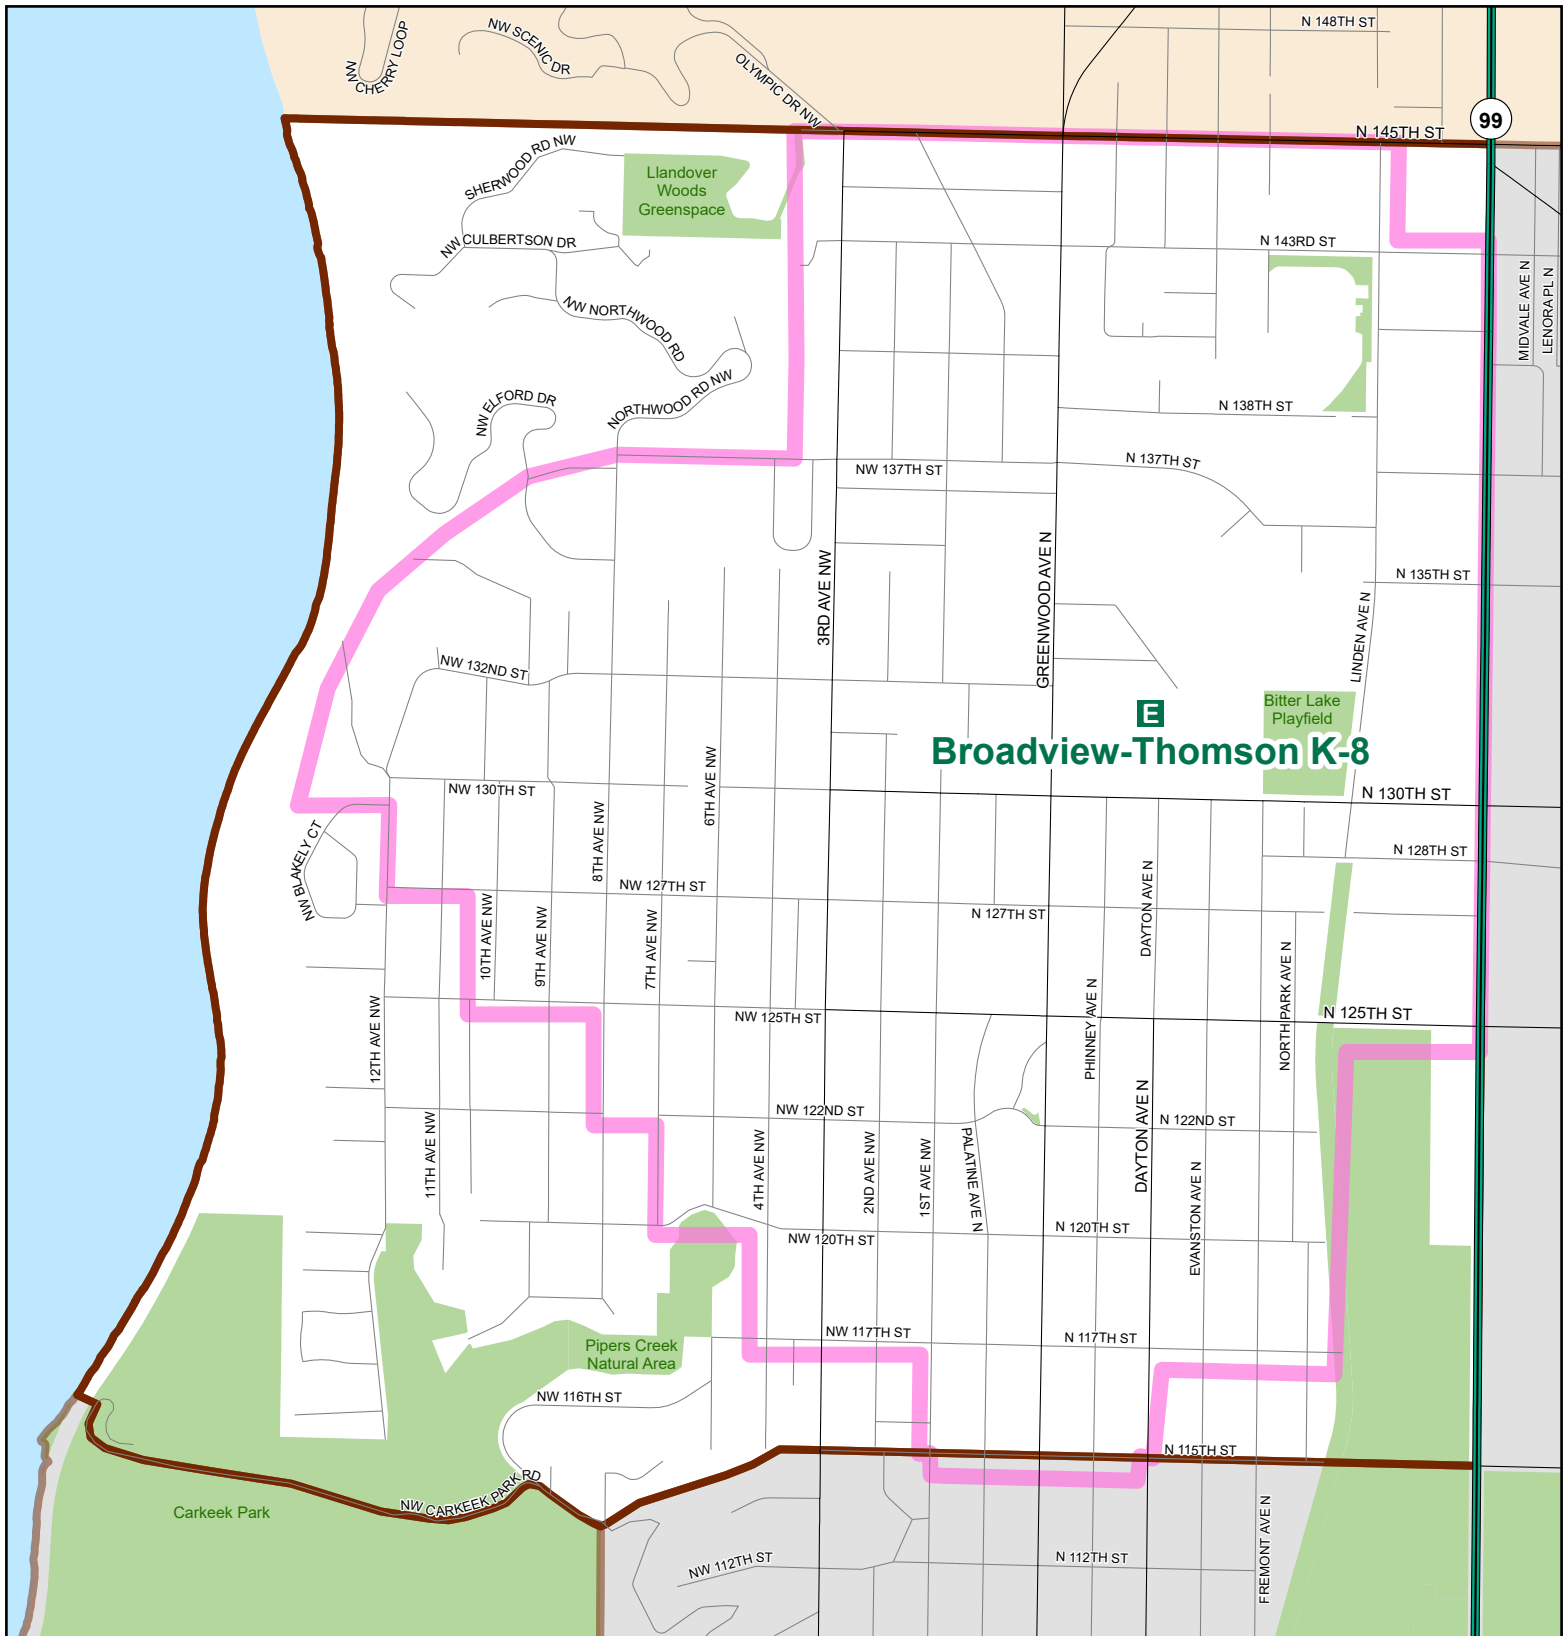

Broadview-Thomson K-8

Elementary School
Attendance Area

Attendance Area

Walk Zone

Elementary

Option Elementary

High

Option High

Middle

Option School with continuous enrollment

Map last revised: 12/16/2019