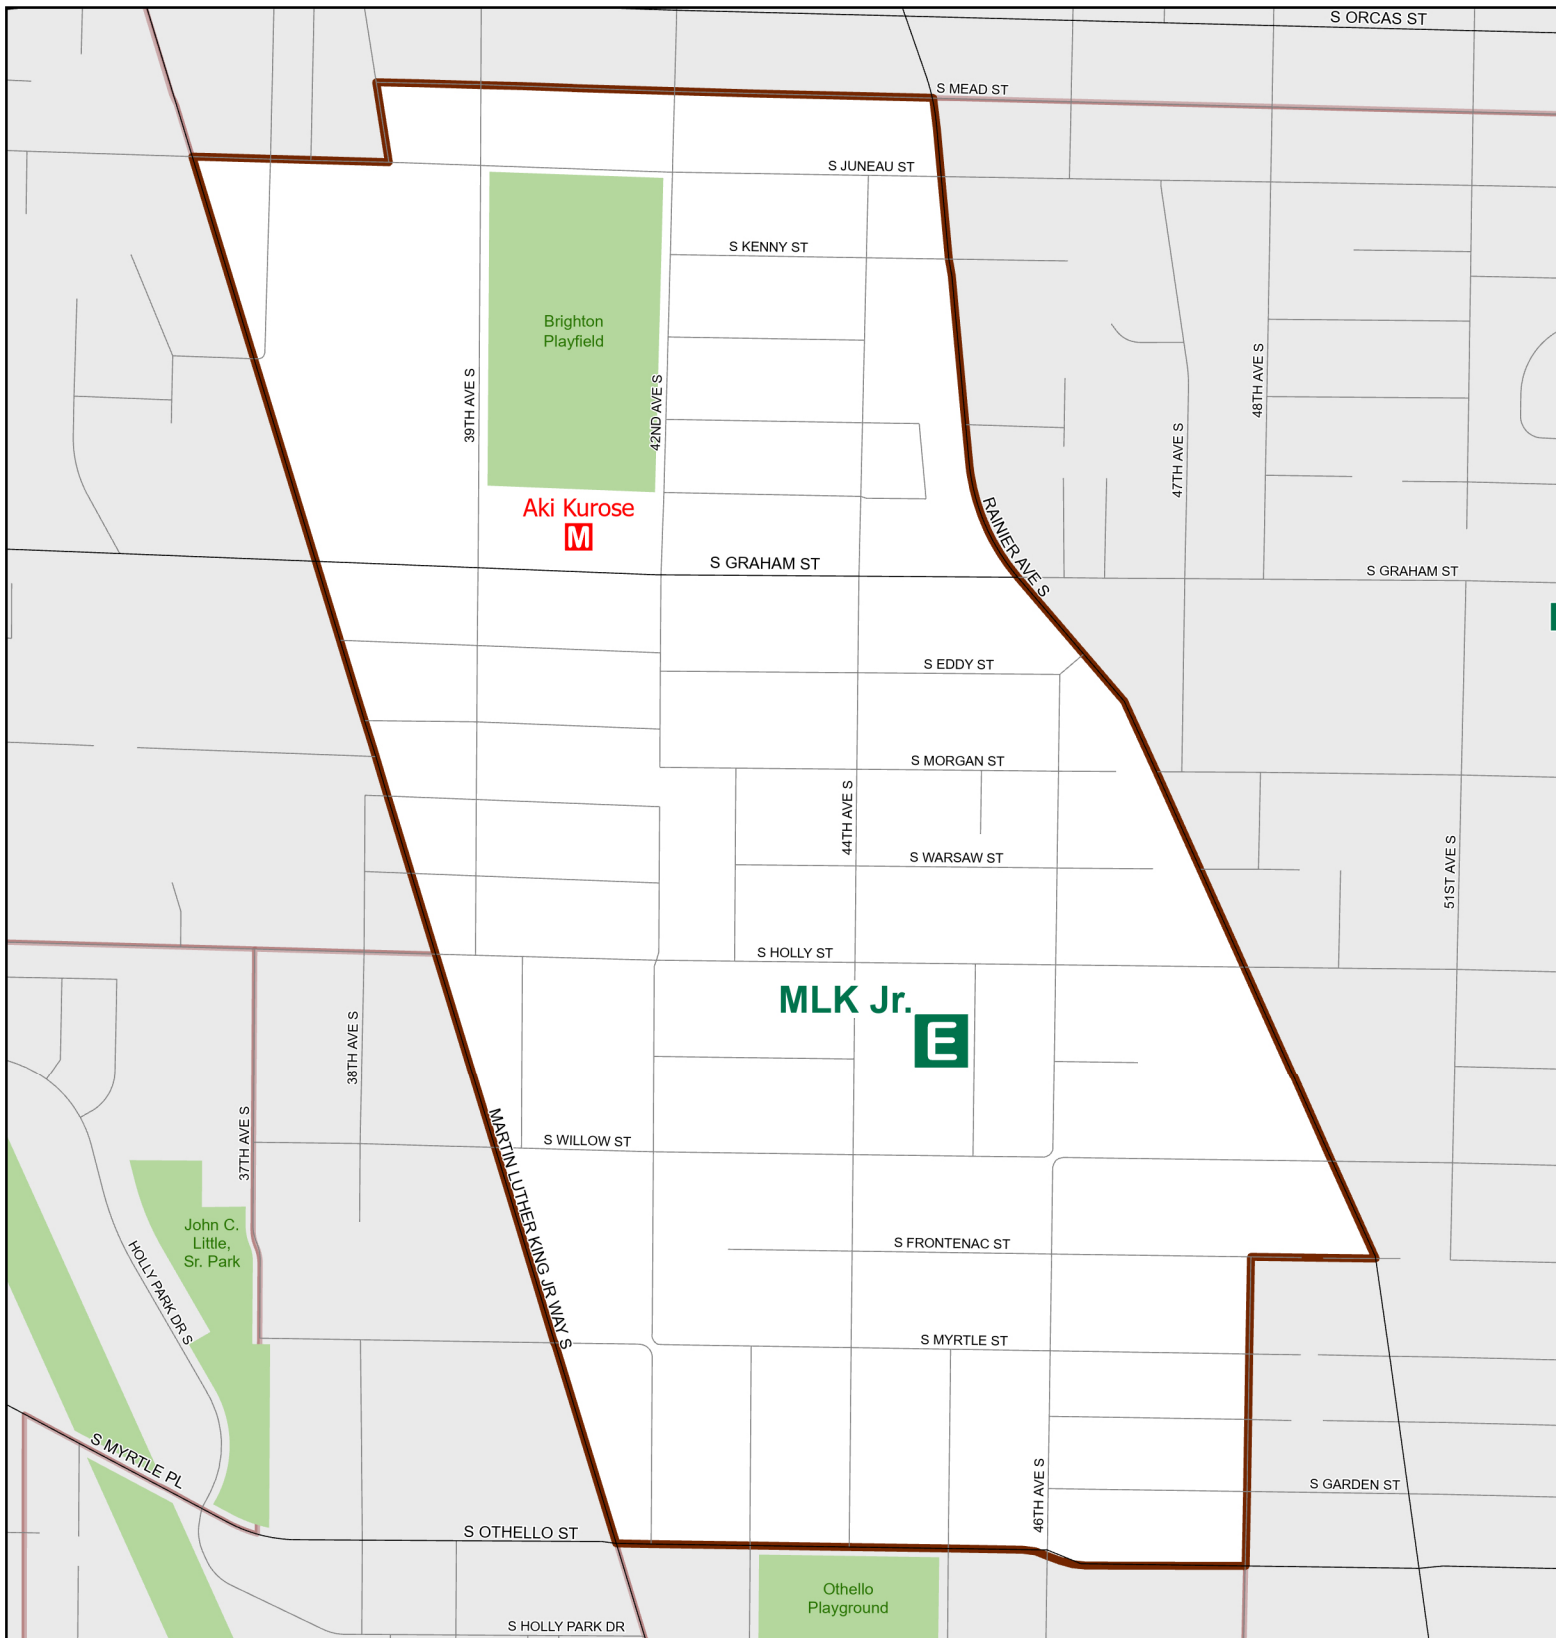

MLK Jr.

Elementary School Attendance Area

Attendance Area

Park / Greenspace

Elementary

Option Elementary

High

Option High

Middle

Option School with continuous enrollment

Map last revised: 9/27/2023