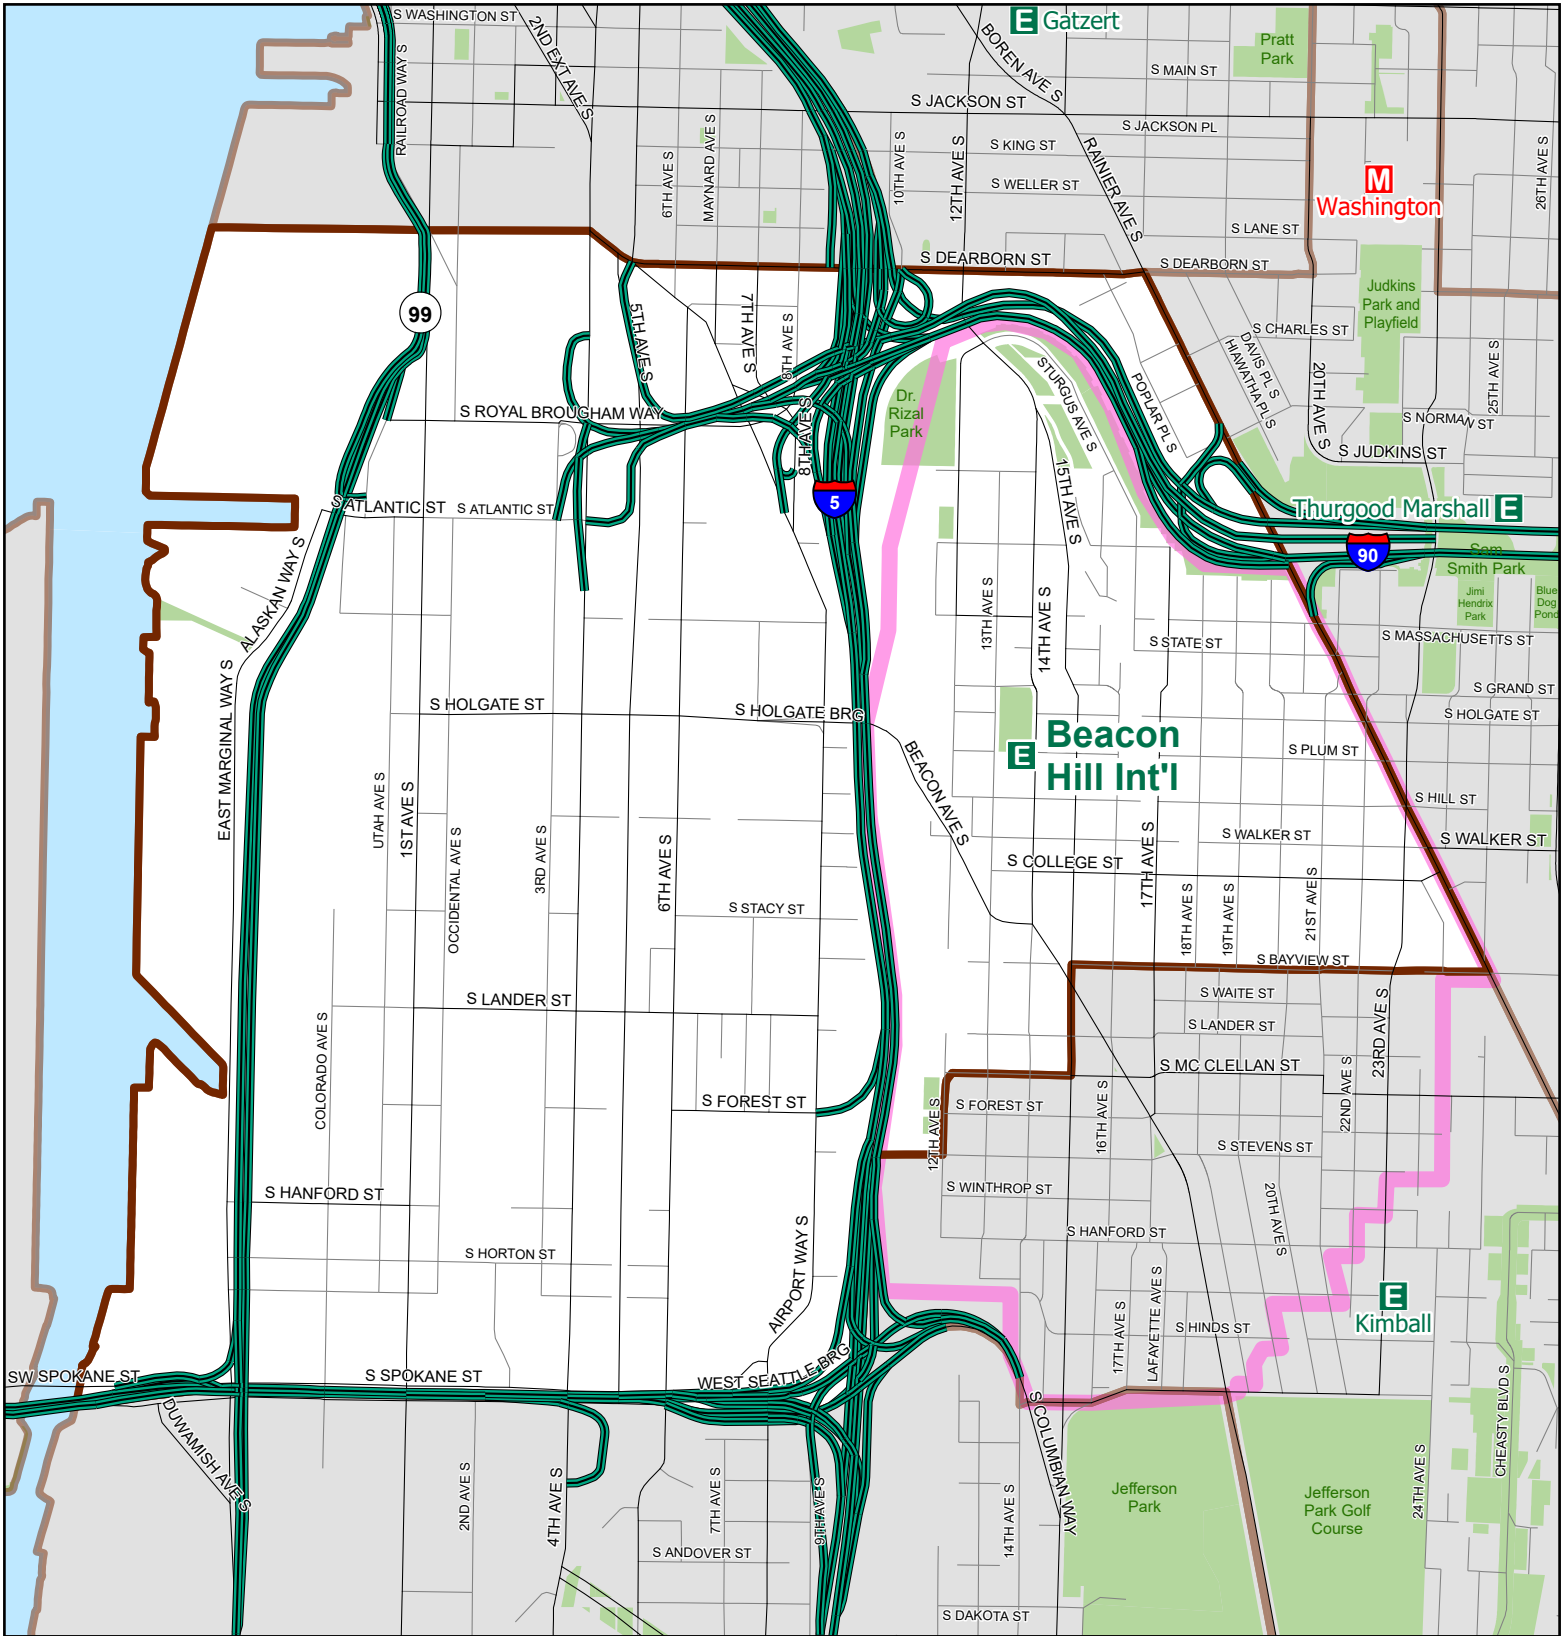

Beacon Hill Int'l

Elementary School Attendance Area

Attendance Area

Elementary

High

Middle

Walk Zone

Option Elementary

Option High

Option School with continuous enrollment

Map last revised: 12/16/2019