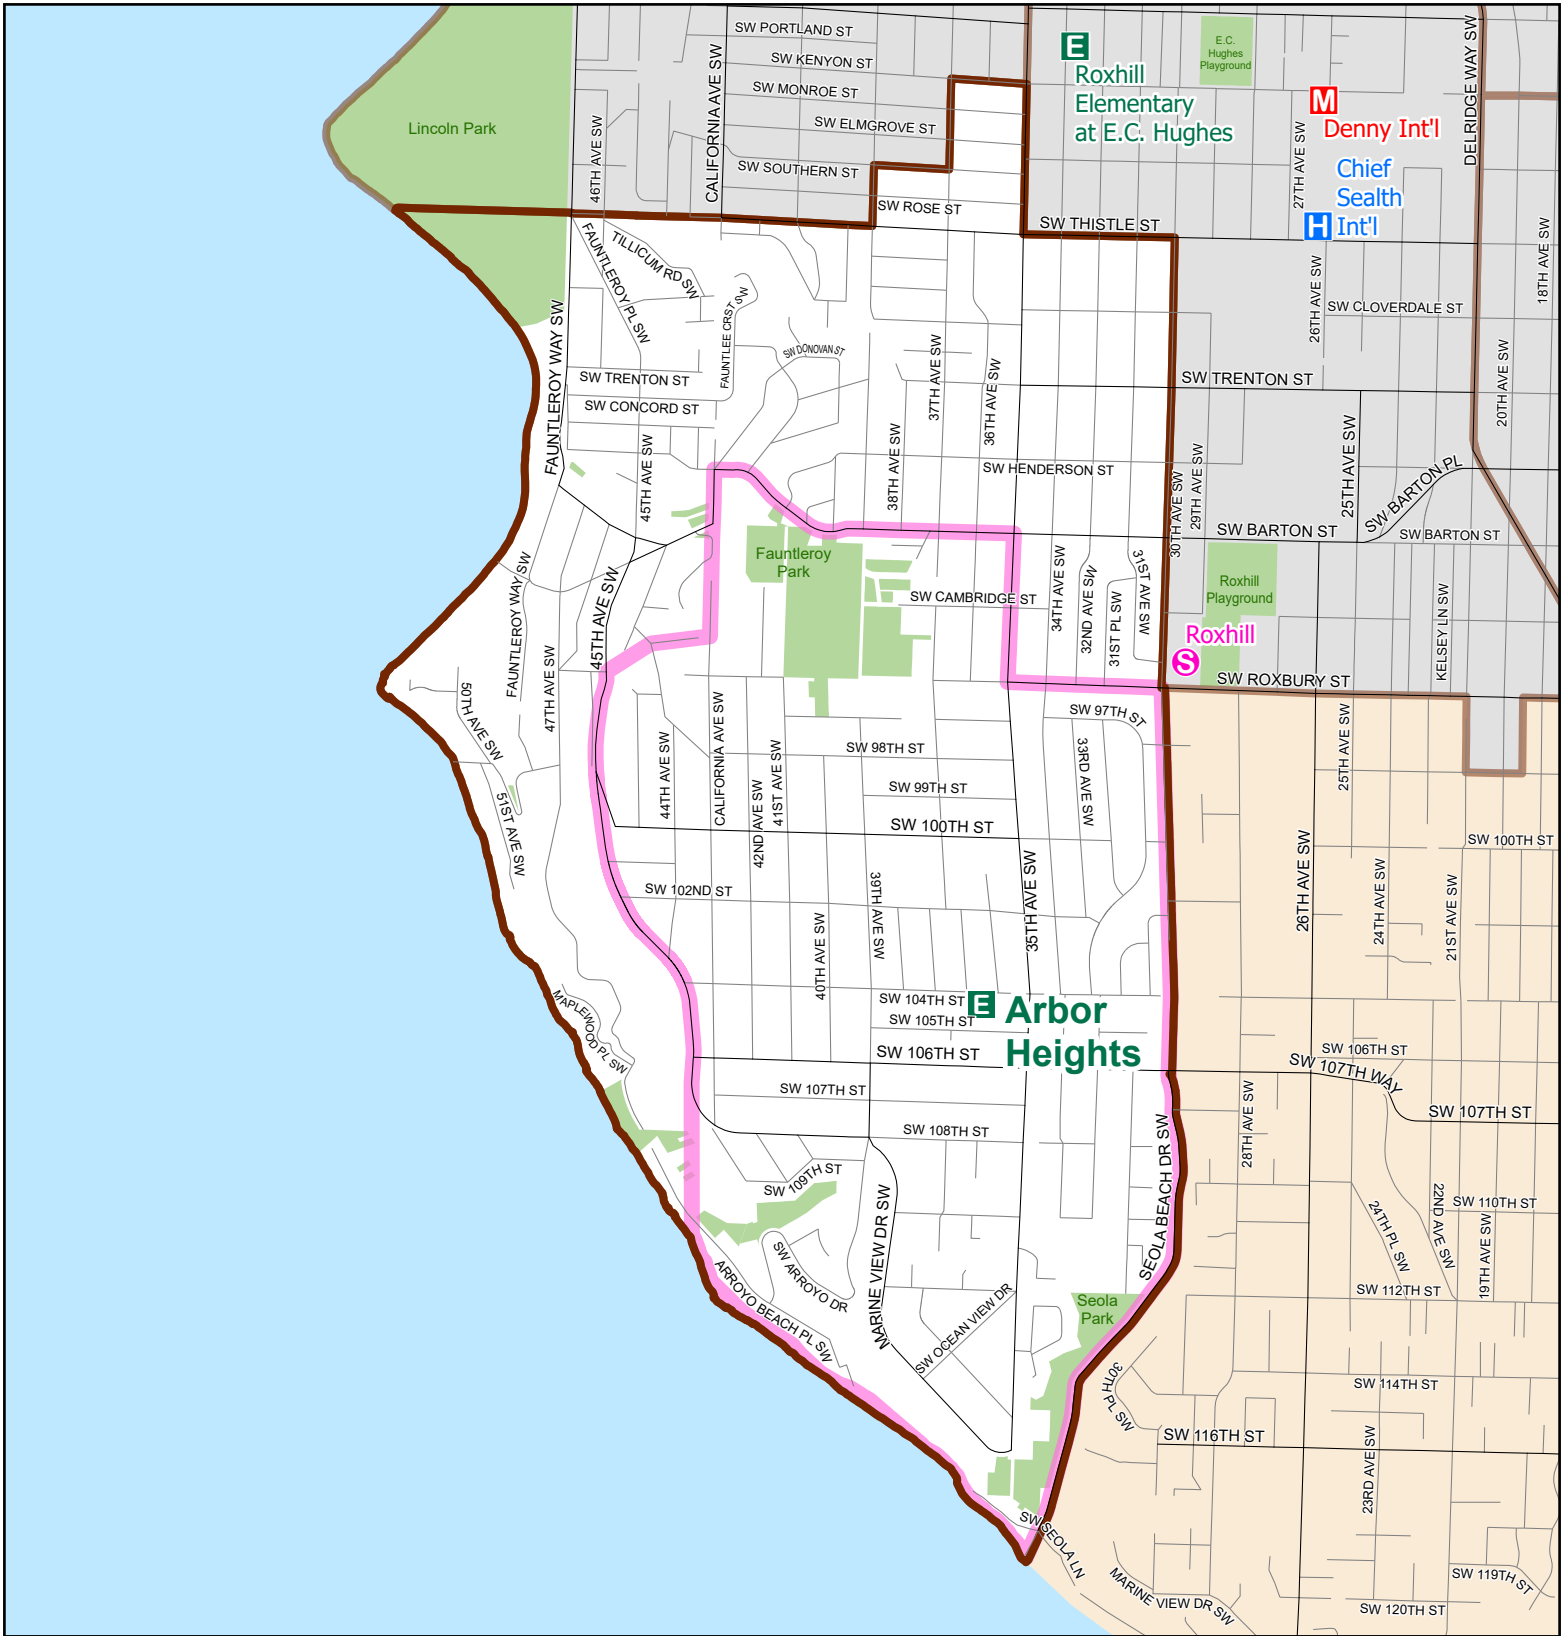

Arbor Heights

Elementary School Attendance Area

Attendance Area

Elementary

High

Middle

Walk Zone

Option Elementary

Option High

Option School with continuous enrollment

Map last revised: 12/16/2019