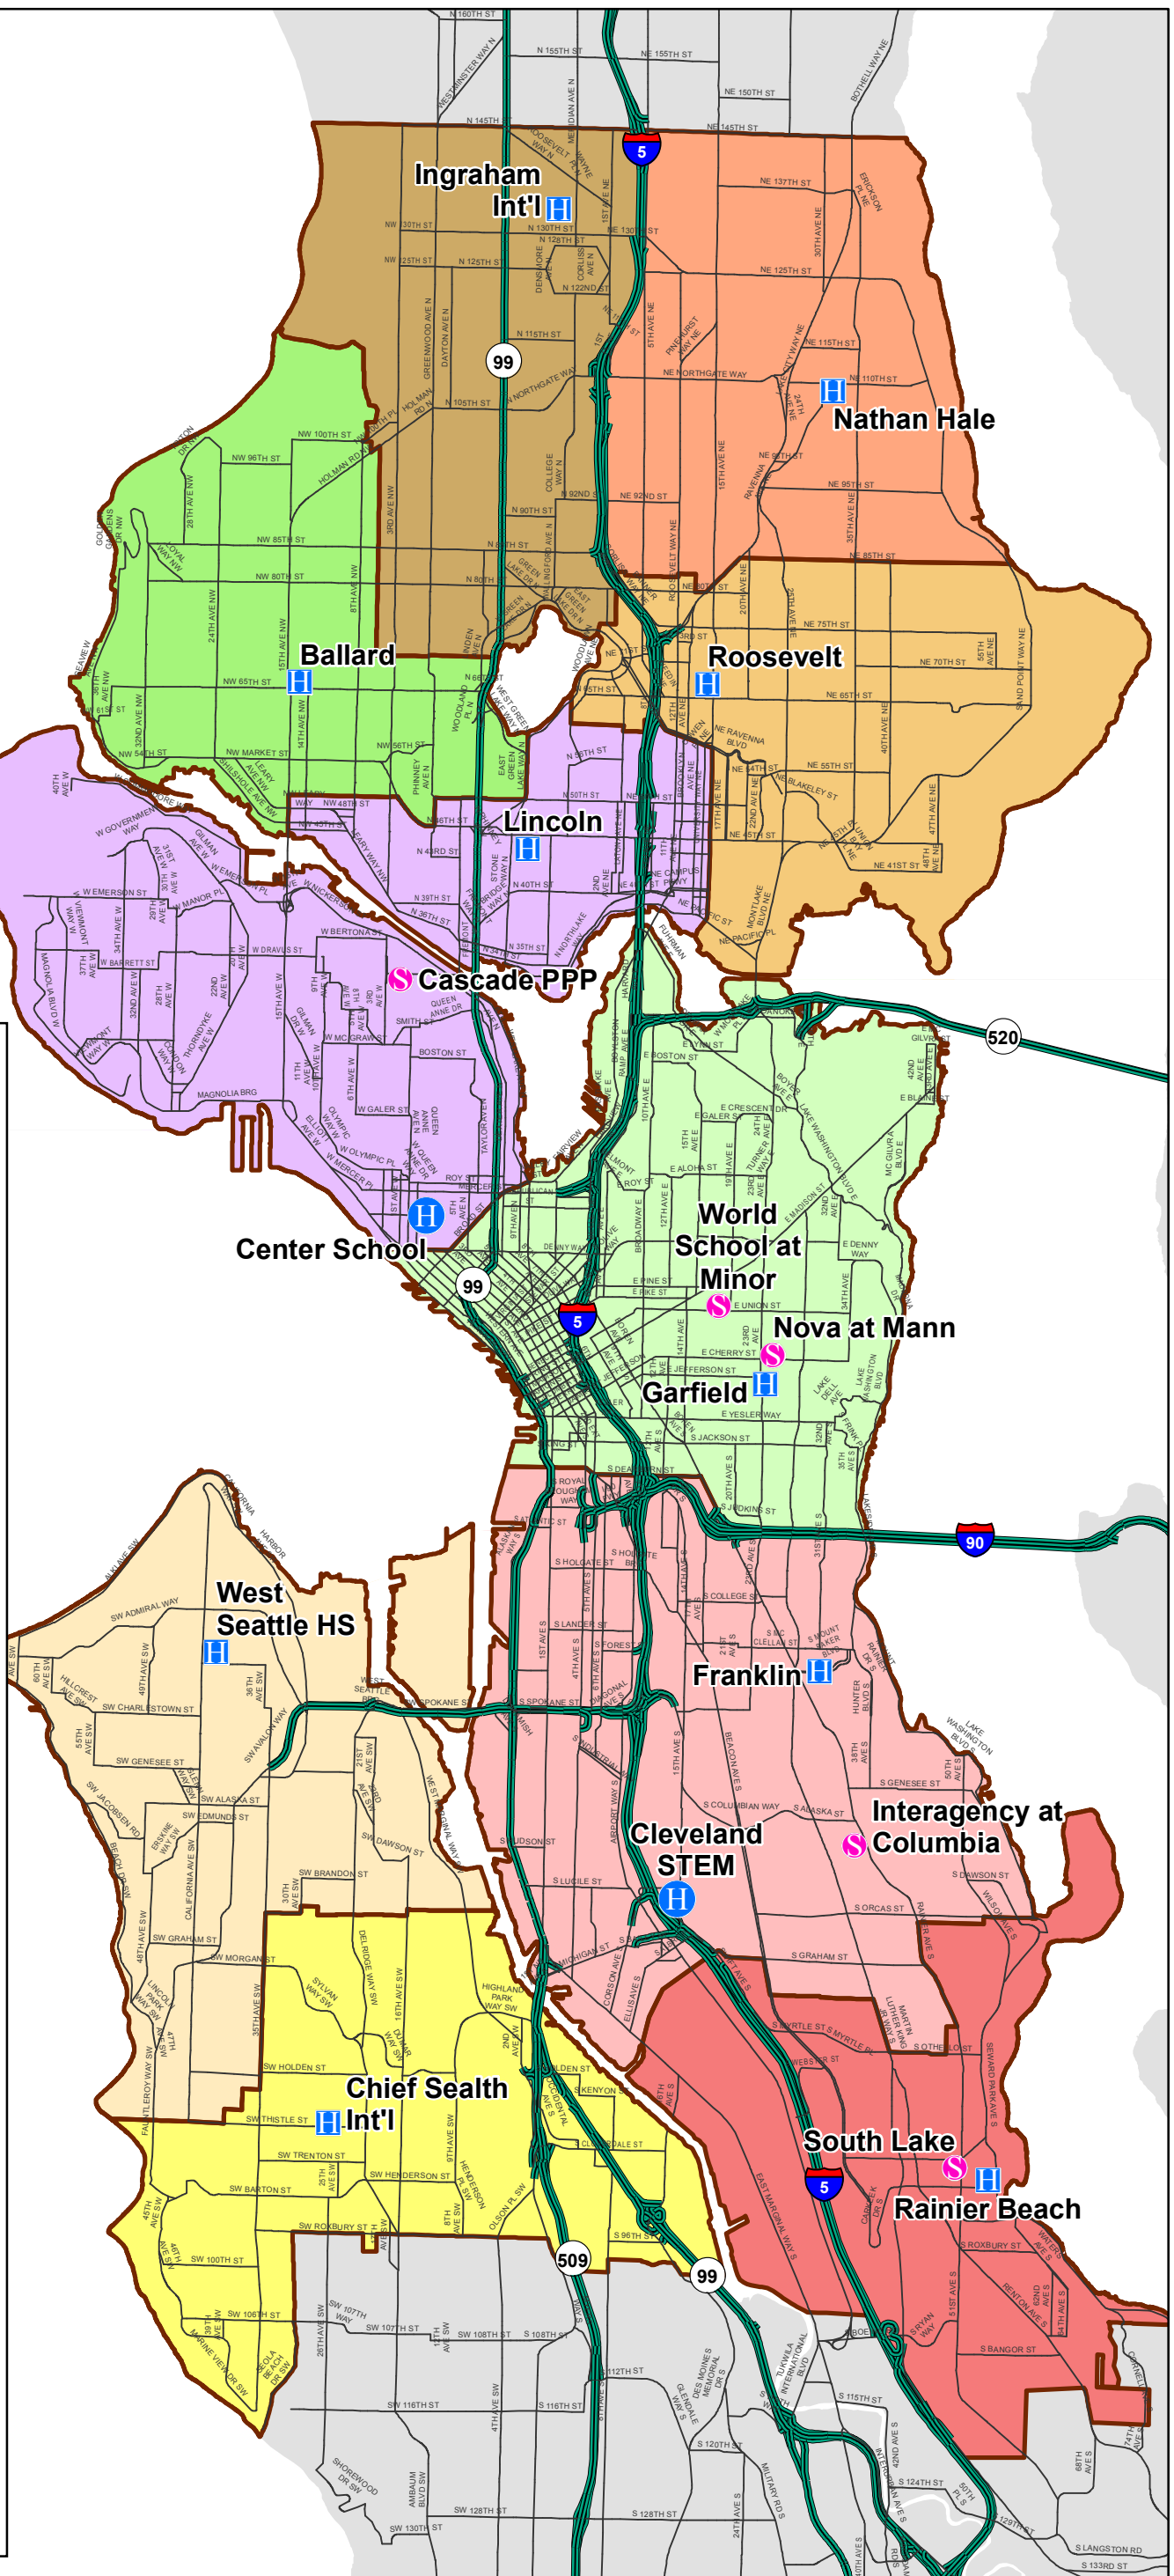

	High School
	Option High
	Service School

Attendance Area	Right Size Capacity	Grade	2016 9-12th Grade SPS Residents
Ballard	1607	9	362
		10	361
		11	318
		12	296
Chief Sealth Int'l	1285	9	371
		10	331
		11	340
Franklin	1397	9	440
		10	471
		11	491
Garfield	1594	9	361
		10	391
		11	403
Ingraham Int'l	1194	9	290
		10	260
		11	259
Lincoln	1600	9	393
		10	382
		11	341
Nathan Hale	1158	9	304
		10	301
		11	352
Rainier Beach	1176	9	315
		10	352
		11	338
Roosevelt	1715	9	377
		10	352
		11	336
West Seattle HS	1215	9	235
		10	238
		11	252
Ballard	1607	12	296
		12	379
		12	539
Chief Sealth Int'l	1285	12	379
		12	379
		12	539
Franklin	1397	12	539
		12	539
		12	539
Garfield	1594	12	408
		12	408
		12	408
Ingraham Int'l	1194	12	268
		12	268
		12	268
Lincoln	1600	12	311
		12	311
		12	311
Nathan Hale	1158	12	321
		12	321
		12	321
Rainier Beach	1176	12	393
		12	393
		12	393
Roosevelt	1715	12	362
		12	362
		12	362
West Seattle HS	1215	12	231
		12	231
		12	231

The names on this map are not intended to reflect the official name of any school building. They are instead intended to ensure better public understanding based upon familiar reference, particularly in situations where program and school building names differ. This information has been compiled by SPS staff from a variety of sources and is subject to change without notice. SPS makes no representations or warranties, expressed or implied, as to accuracy, completeness, timeliness, or rights to the use of such information. SPS shall not be liable for any general, special, indirect, incidental, or consequential damages including, but not limited to, lost revenues or lost profits resulting from the use or misuse of the information contained on this map. Any sale of this map or information on this map is prohibited. MapFile: 2017\_Lincoln\_ScenarioH\_v2