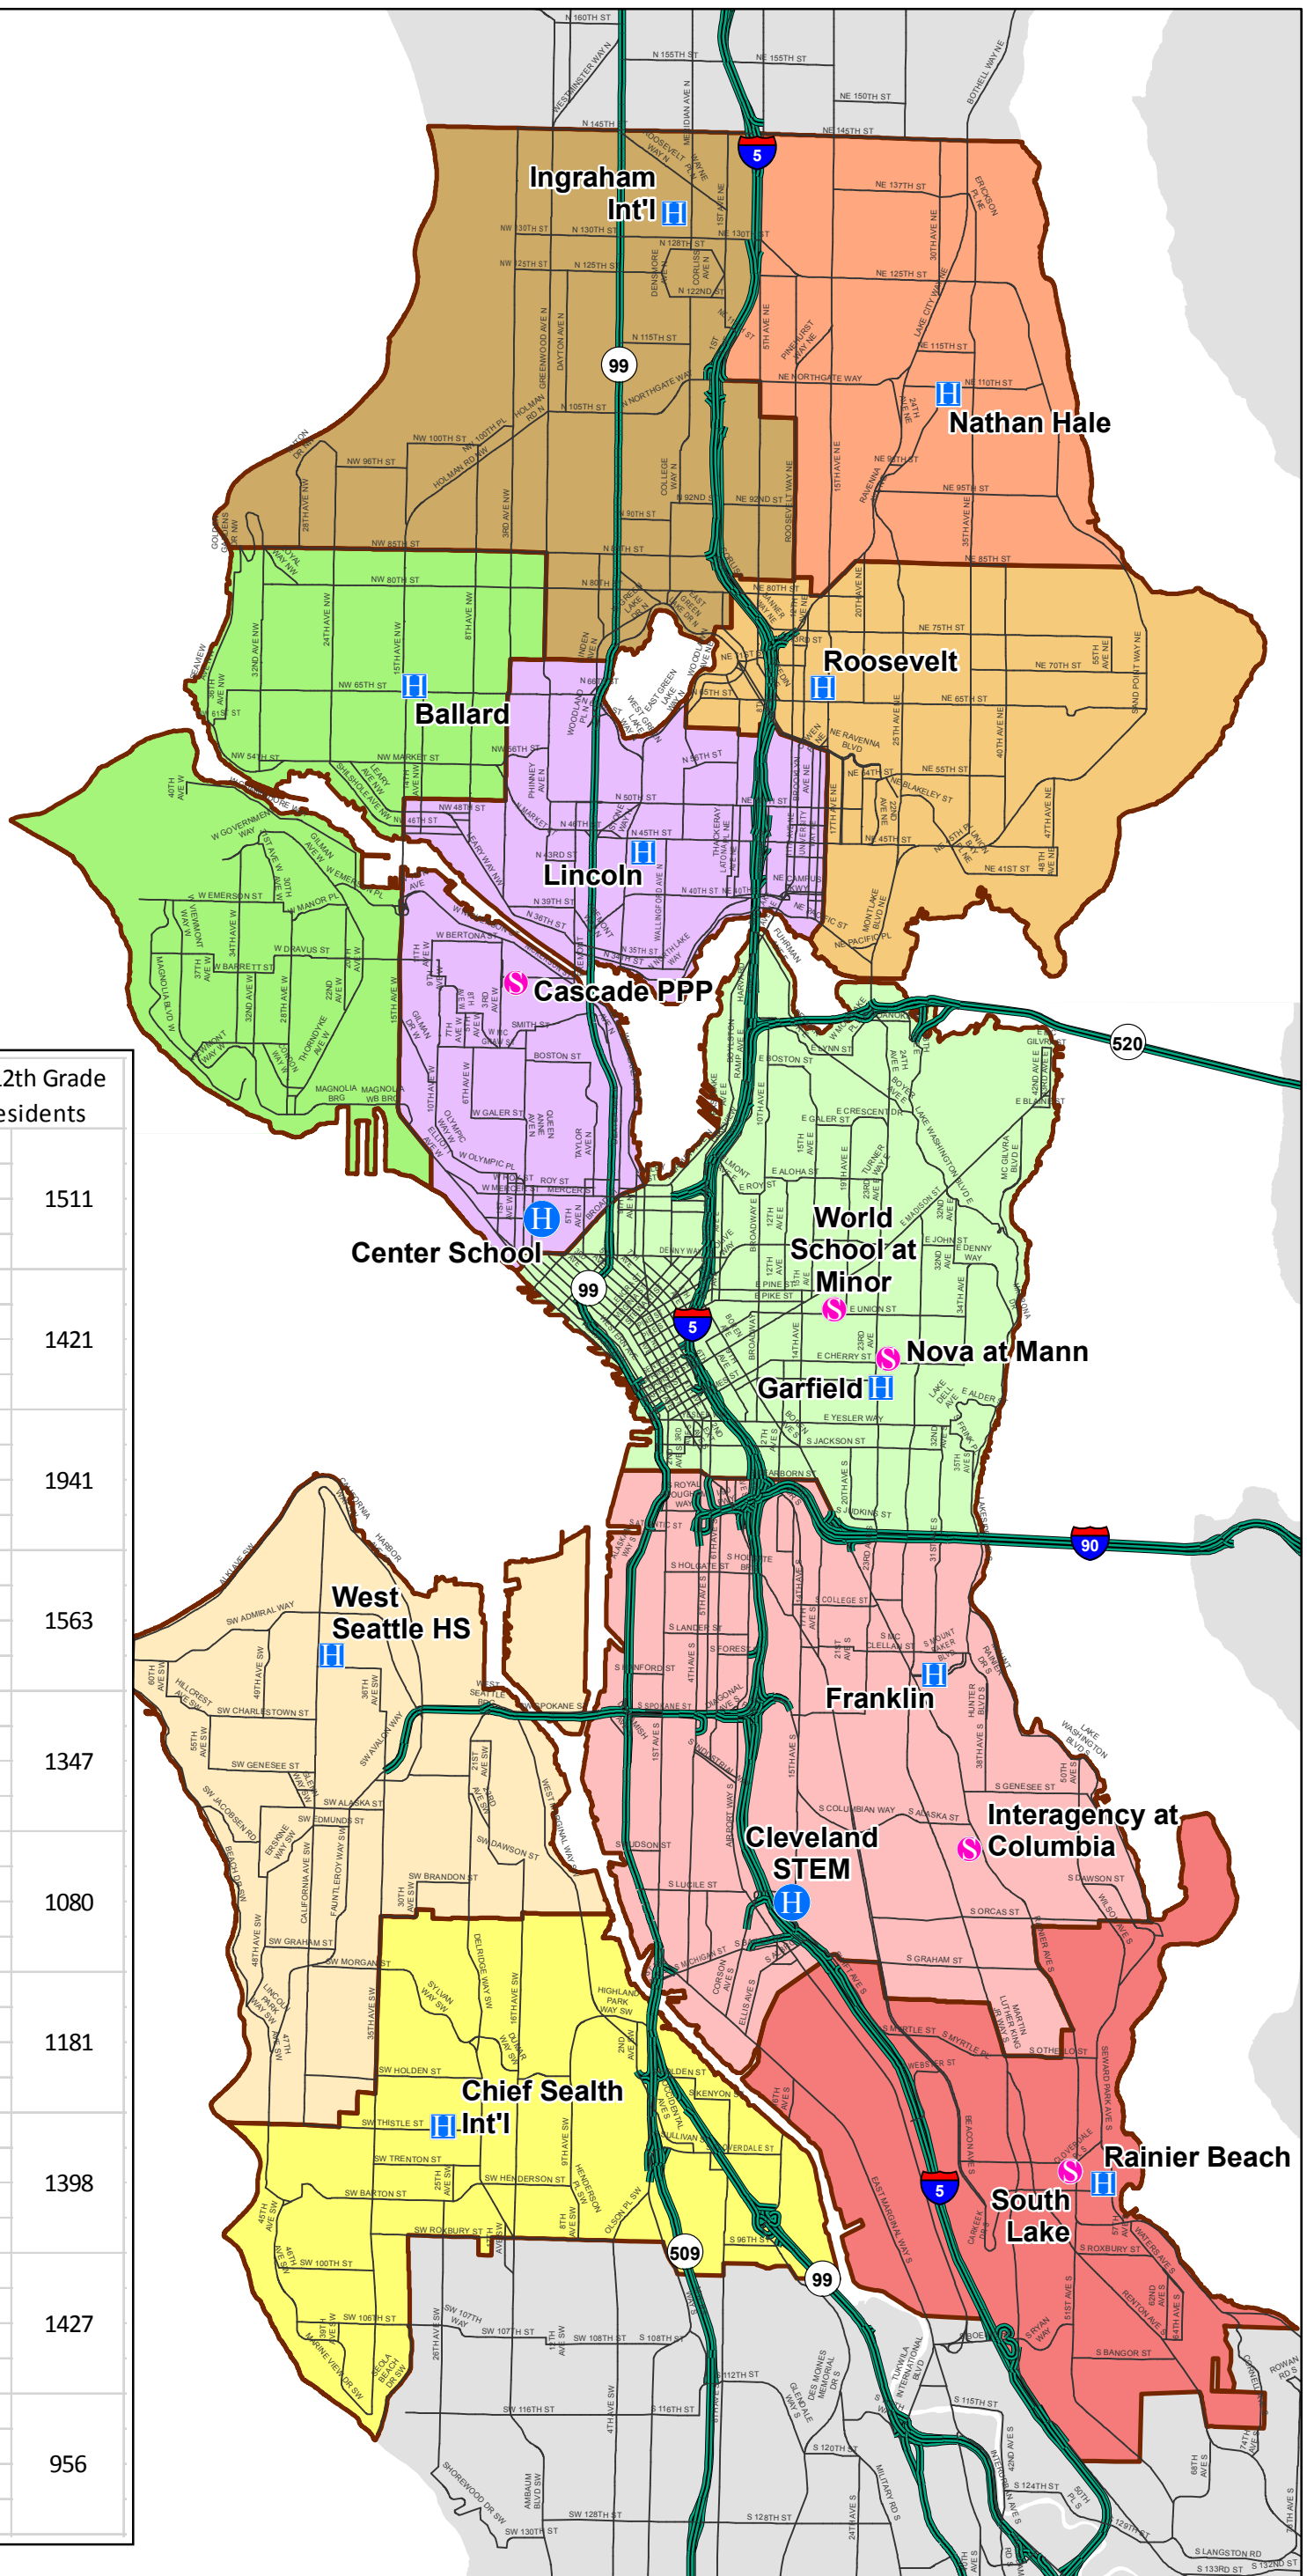

	High School
	Option High
	Service School

Attendance Area	Grade	2016 9-12th Grade SPS Residents	
Right Size Capacity			
Ballard 1607	9	433	1511
	10	404	
	11	343	
	12	331	
Chief Sealth Int'l 1285	9	371	1421
	10	331	
	11	340	
Franklin 1397	12	379	1941
	9	440	
	10	471	
Garfield 1594	11	491	1563
	9	361	
	12	539	
Ingraham Int'l 1194 / 1694	10	334	1347
	11	337	
	12	341	
Lincoln 1600	9	293	1080
	10	293	
	11	264	
Nathan Hale 1158	12	230	1181
	9	288	
	10	273	
Rainier Beach 1176	11	326	1398
	9	315	
	12	294	
Roosevelt 1715	10	352	1427
	11	338	
	12	393	
West Seattle HS 1215	9	377	956
	10	352	
	11	336	
	12	362	
	9	235	
	10	238	
	11	252	
	12	231	

The names on this map are not intended to reflect the official name of any school building. They are instead intended to ensure better public understanding based upon familiar reference, particularly in situations where program and school building names differ. This information has been compiled by SPS staff from a variety of sources and is subject to change without notice. SPS makes no representations or warranties, expressed or implied, as to accuracy, completeness, timeliness, or rights to the use of such information. SPS shall not be liable for any general, special, indirect, incidental, or consequential damages including, but not limited to, lost revenues or lost profits resulting from the use or misuse of the information contained on this map. Any sale of this map or information on this map is prohibited. MapFile: Lincoln_ScenarioFv4_2