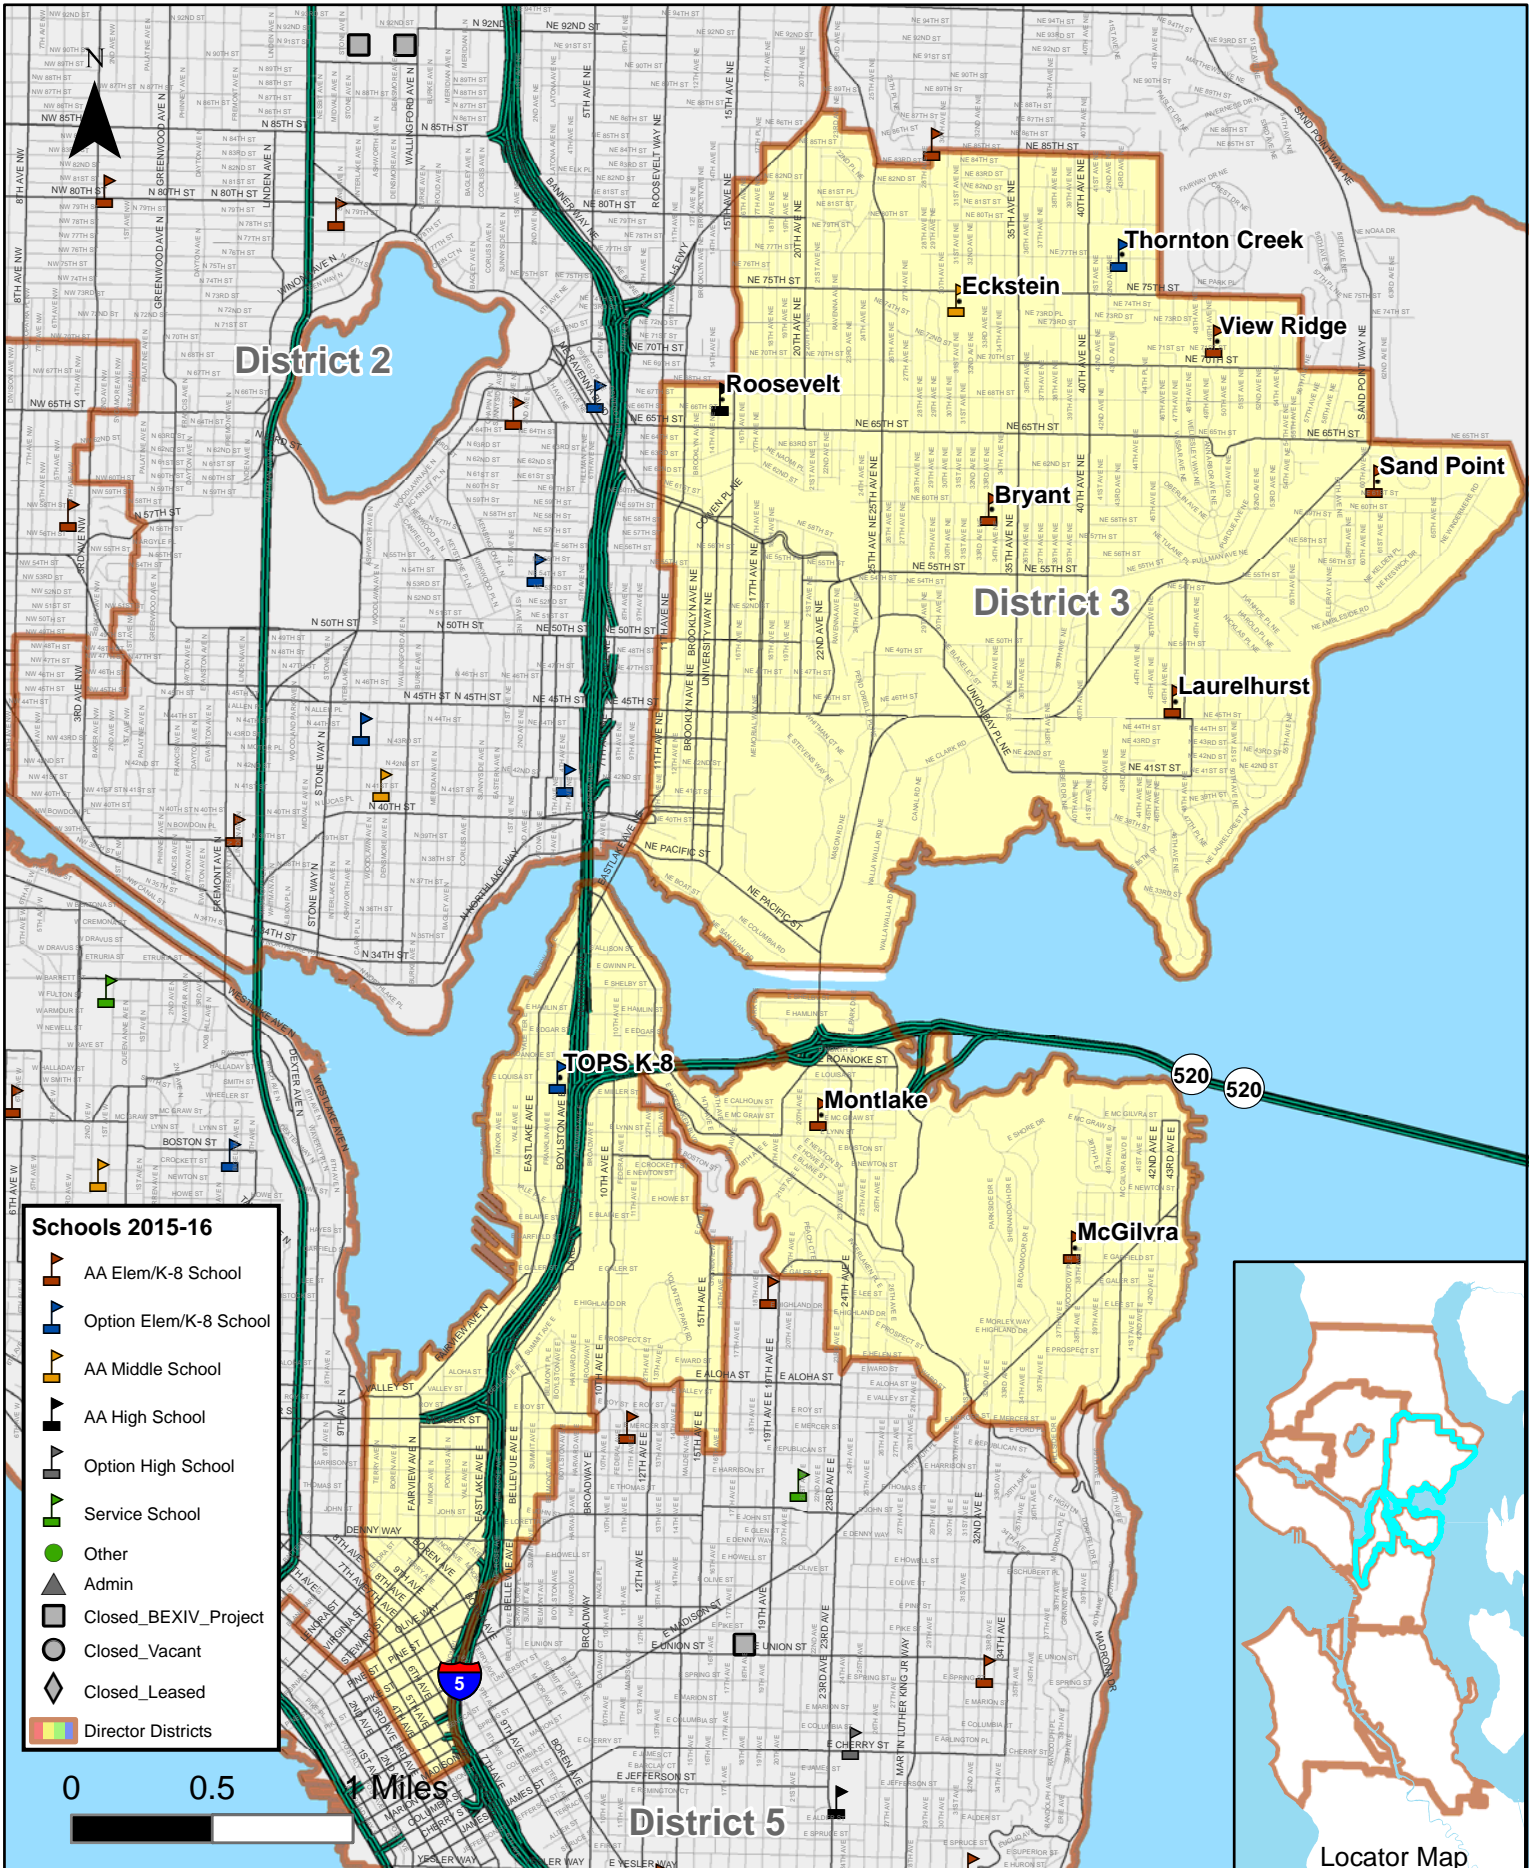

2015-16

Seattle School District Director District 3

Map Data:
2015-16
Last updated:
2/26/2016

- Schools 2015-16**
- AA Elem/K-8 School
 - Option Elem/K-8 School
 - AA Middle School
 - AA High School
 - Option High School
 - Service School
 - Other
 - Admin
 - Closed_BEXIV_Project
 - Closed_Vacant
 - Closed_Leased
 - Director Districts

0 0.5 1 Miles

The names on this map are not intended to reflect the official name of any school building. They are instead intended to ensure better public understanding based upon familiar reference, particularly in situations where program and school building names differ. This information has been compiled by SPS staff from a variety of sources and is subject to change without notice. SPS makes no representations or warranties, expressed or implied, as to accuracy, completeness, timeliness, or rights to the use of such information. SPS shall not be liable for any general, special, indirect, incidental, or consequential damages including, but not limited to, lost revenues or lost profits resulting from the use or misuse