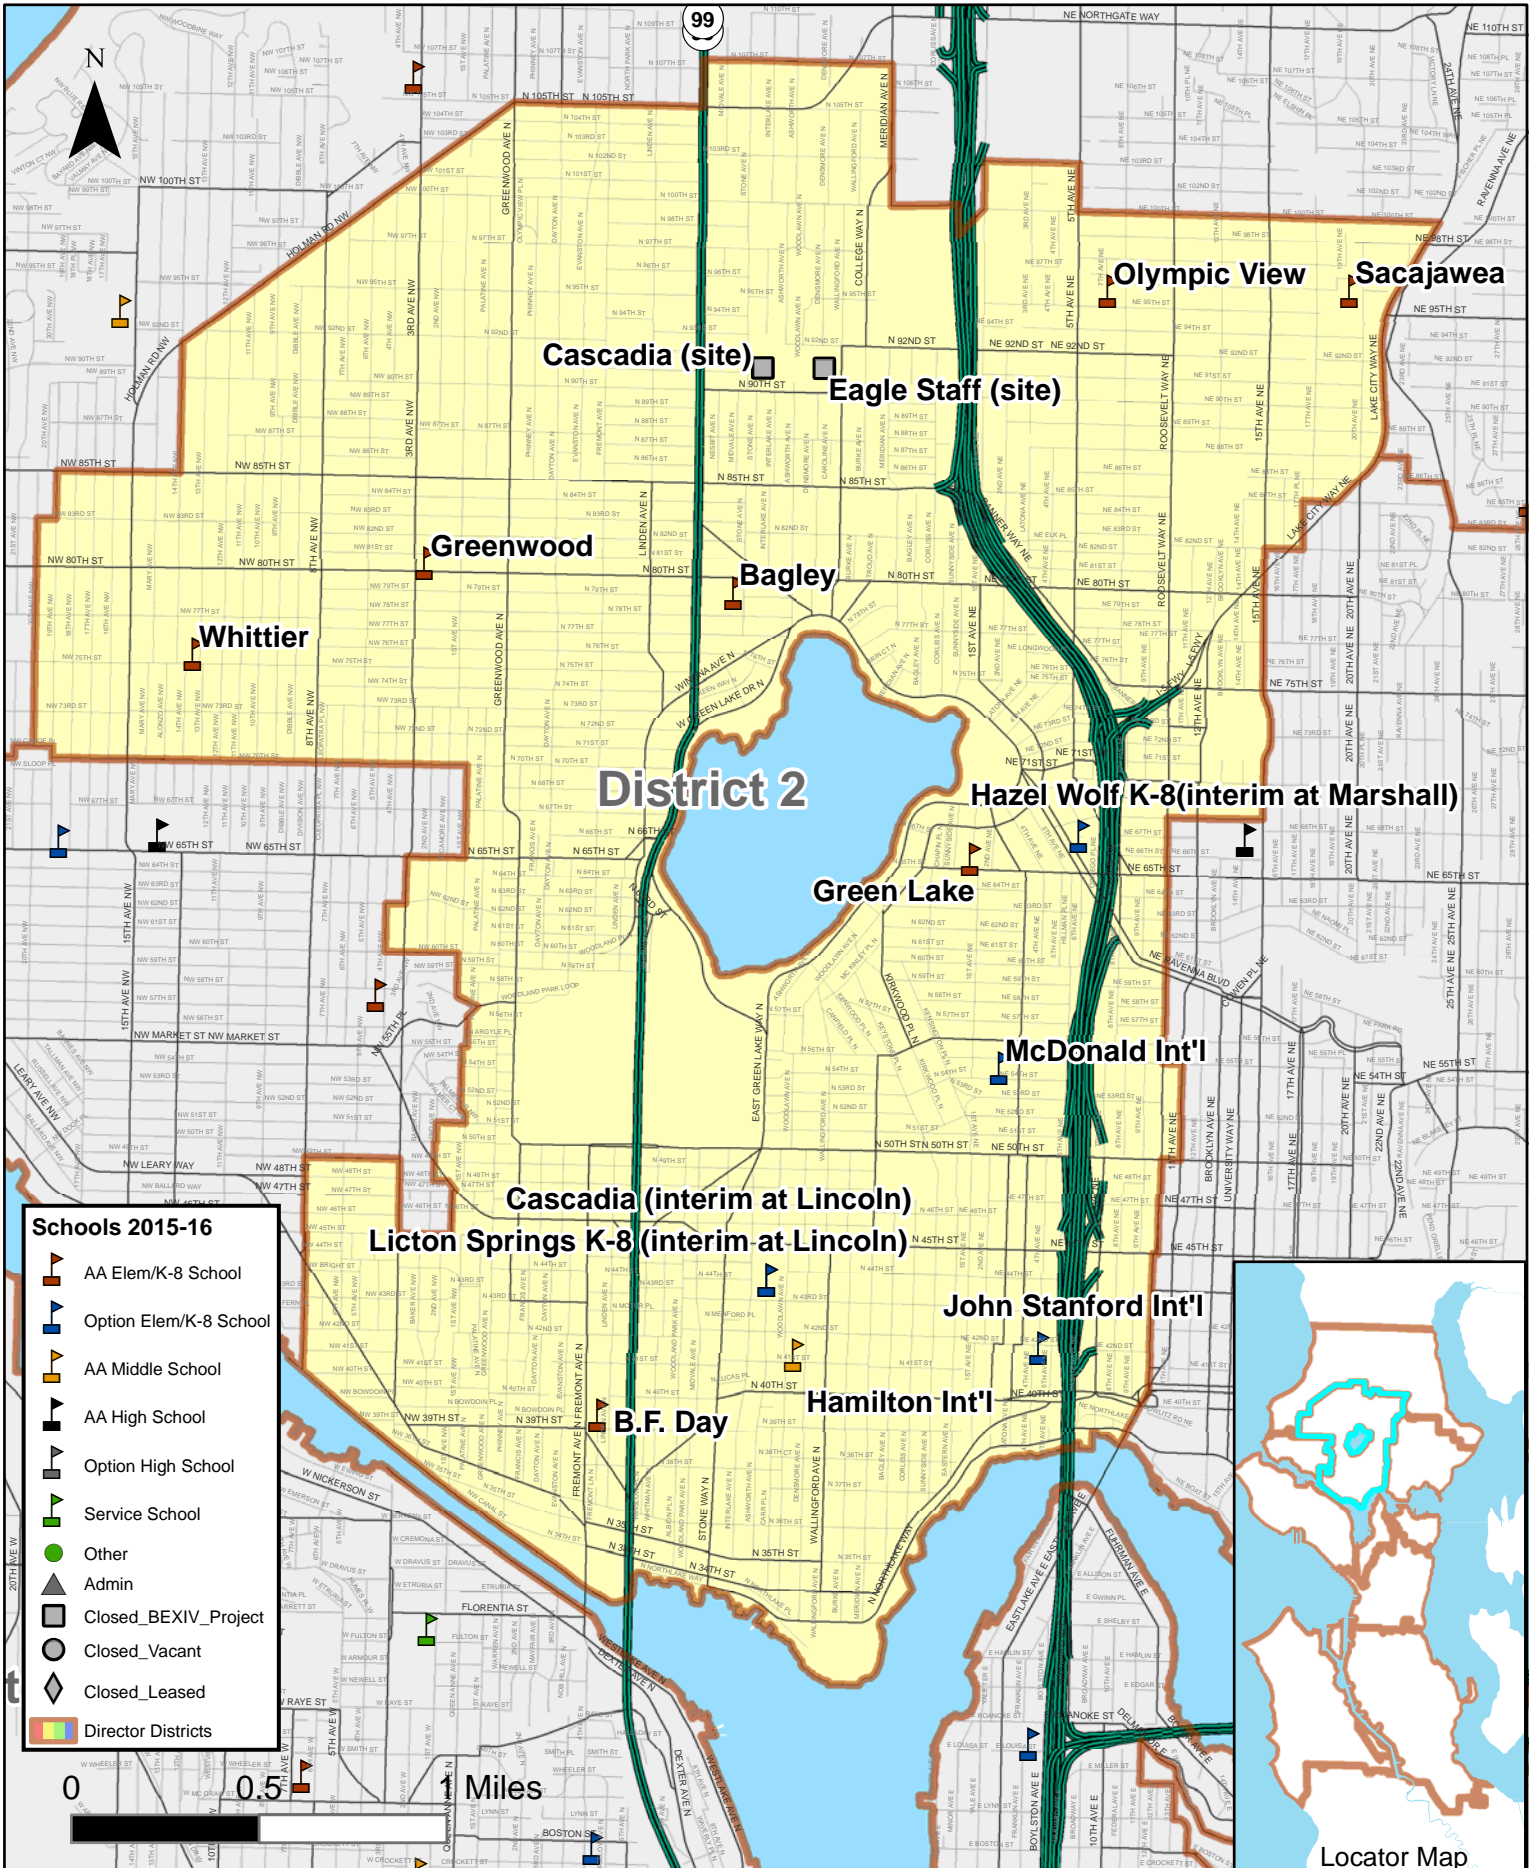

# Seattle School District Director District 2

Map Data:  
2015-16  
Last updated:  
2/26/2016

The names on this map are not intended to reflect the official name of any school building. They are instead intended to ensure better public understanding based upon familiar reference, particularly in situations where program and school building names differ. This information has been compiled by SPS staff from a variety of sources and is subject to change without notice. SPS makes no representations or warranties, expressed or implied, as to accuracy, completeness, timeliness, or rights to the use of such information. SPS shall not be liable for any general, special, indirect, incidental, or consequential damages including, but not limited to, lost revenues or lost profits resulting from the use or misuse of the information contained on this map. Any sale of this map or information on this map is prohibited. MapFile: SPSDistrictMap2015\_2016\_0225\_1143\_District2