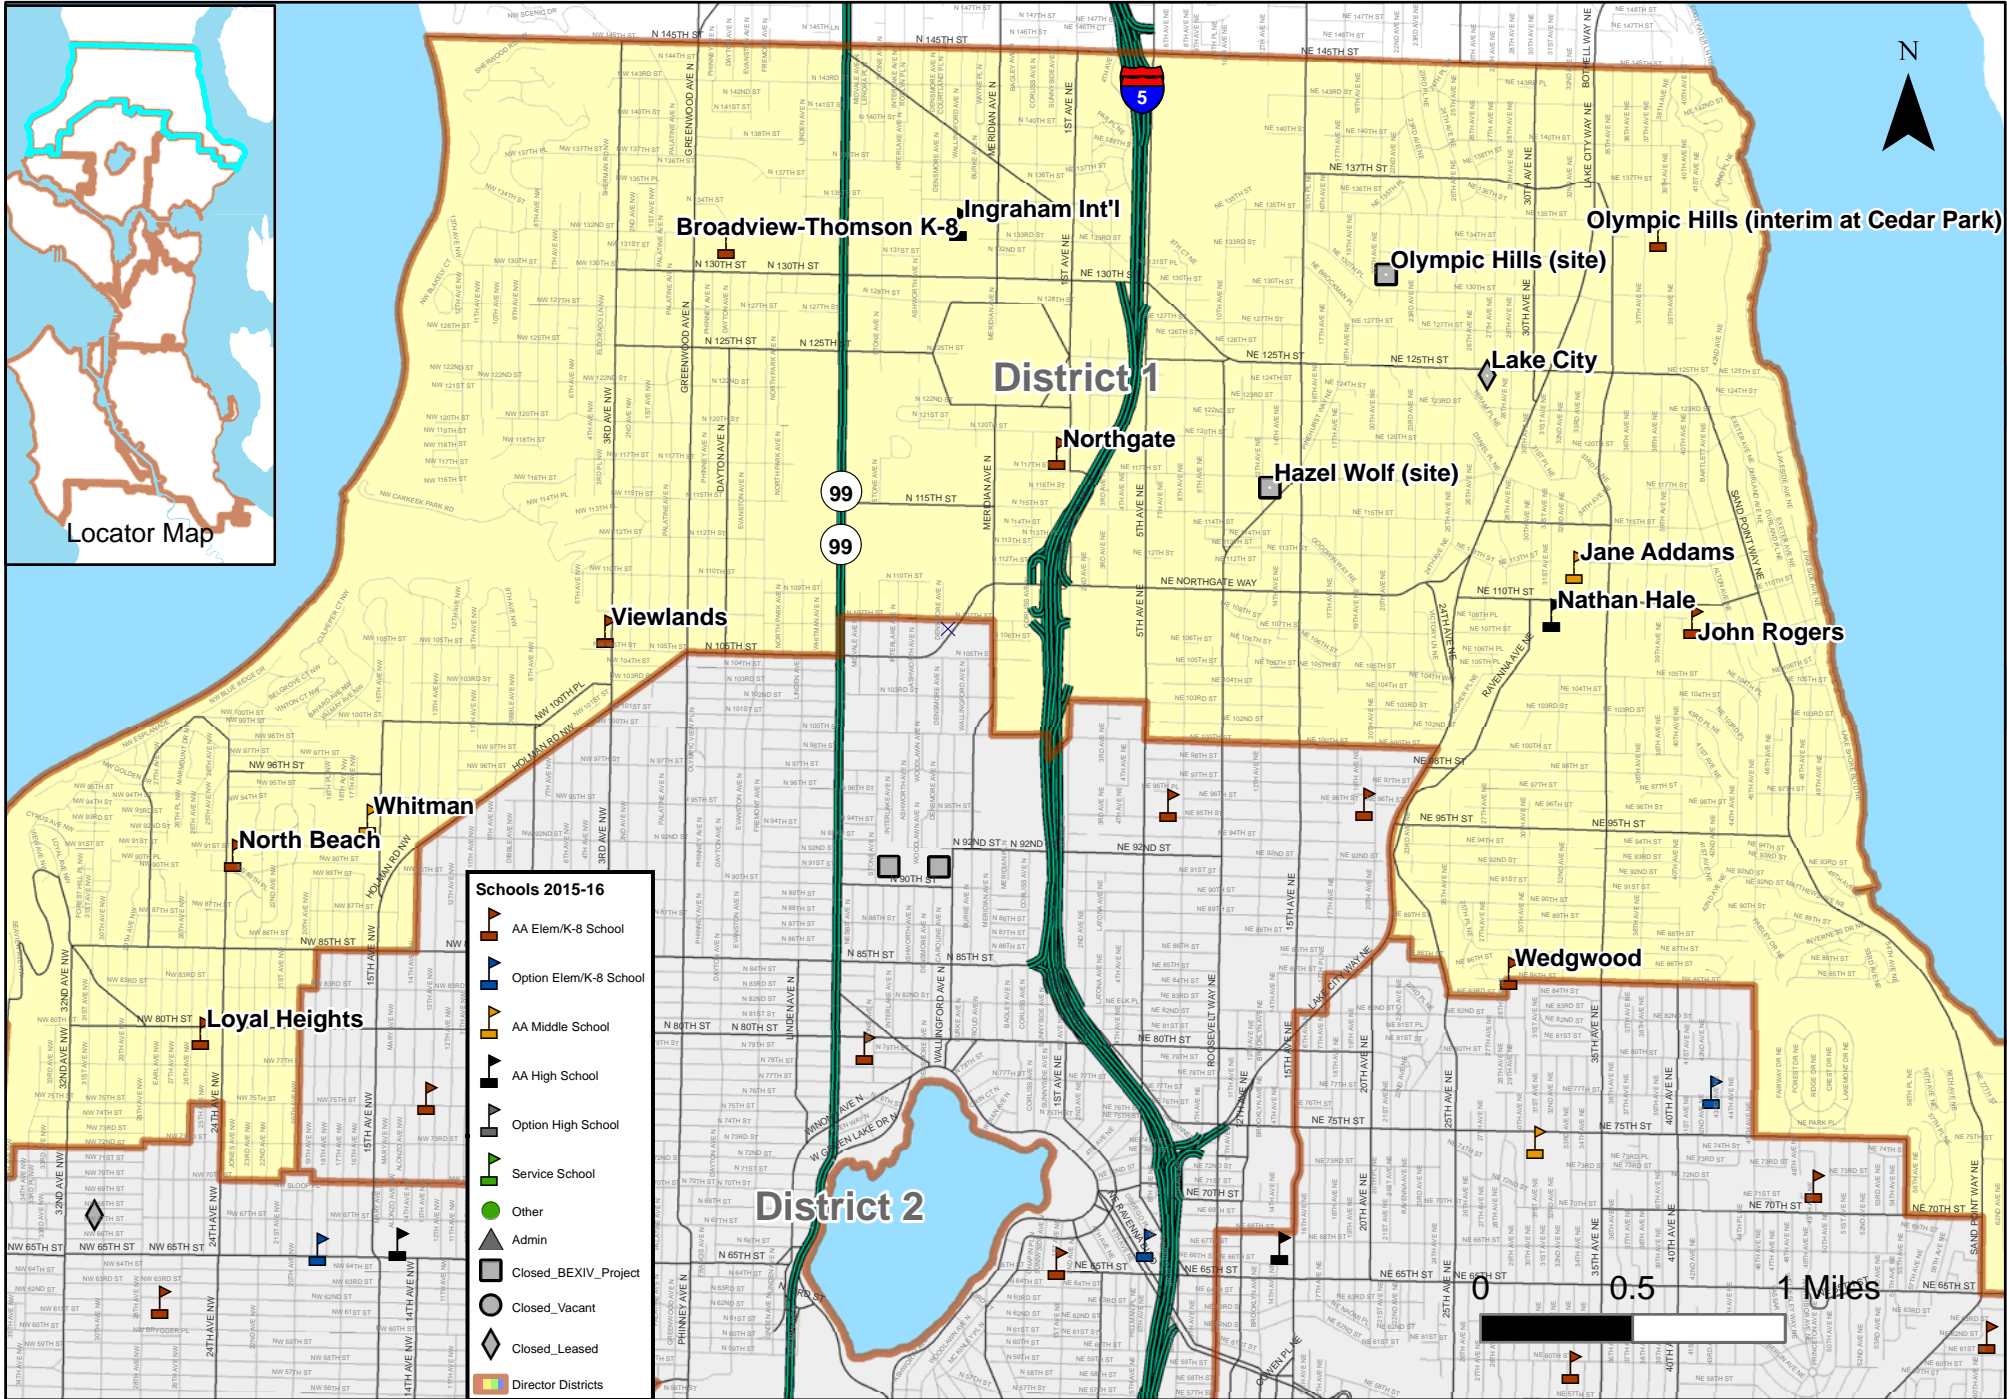

# Seattle School District Director District 1

Map Data:  
2015-16  
Last updated:  
2/26/2016

- Schools 2015-16**
- AA Elem/K-8 School
  - Option Elem/K-8 School
  - AA Middle School
  - AA High School
  - Option High School
  - Service School
  - Other
  - Admin
  - Closed\_BEXIV\_Project
  - Closed\_Vacant
  - Closed\_Leased
  - Director Districts