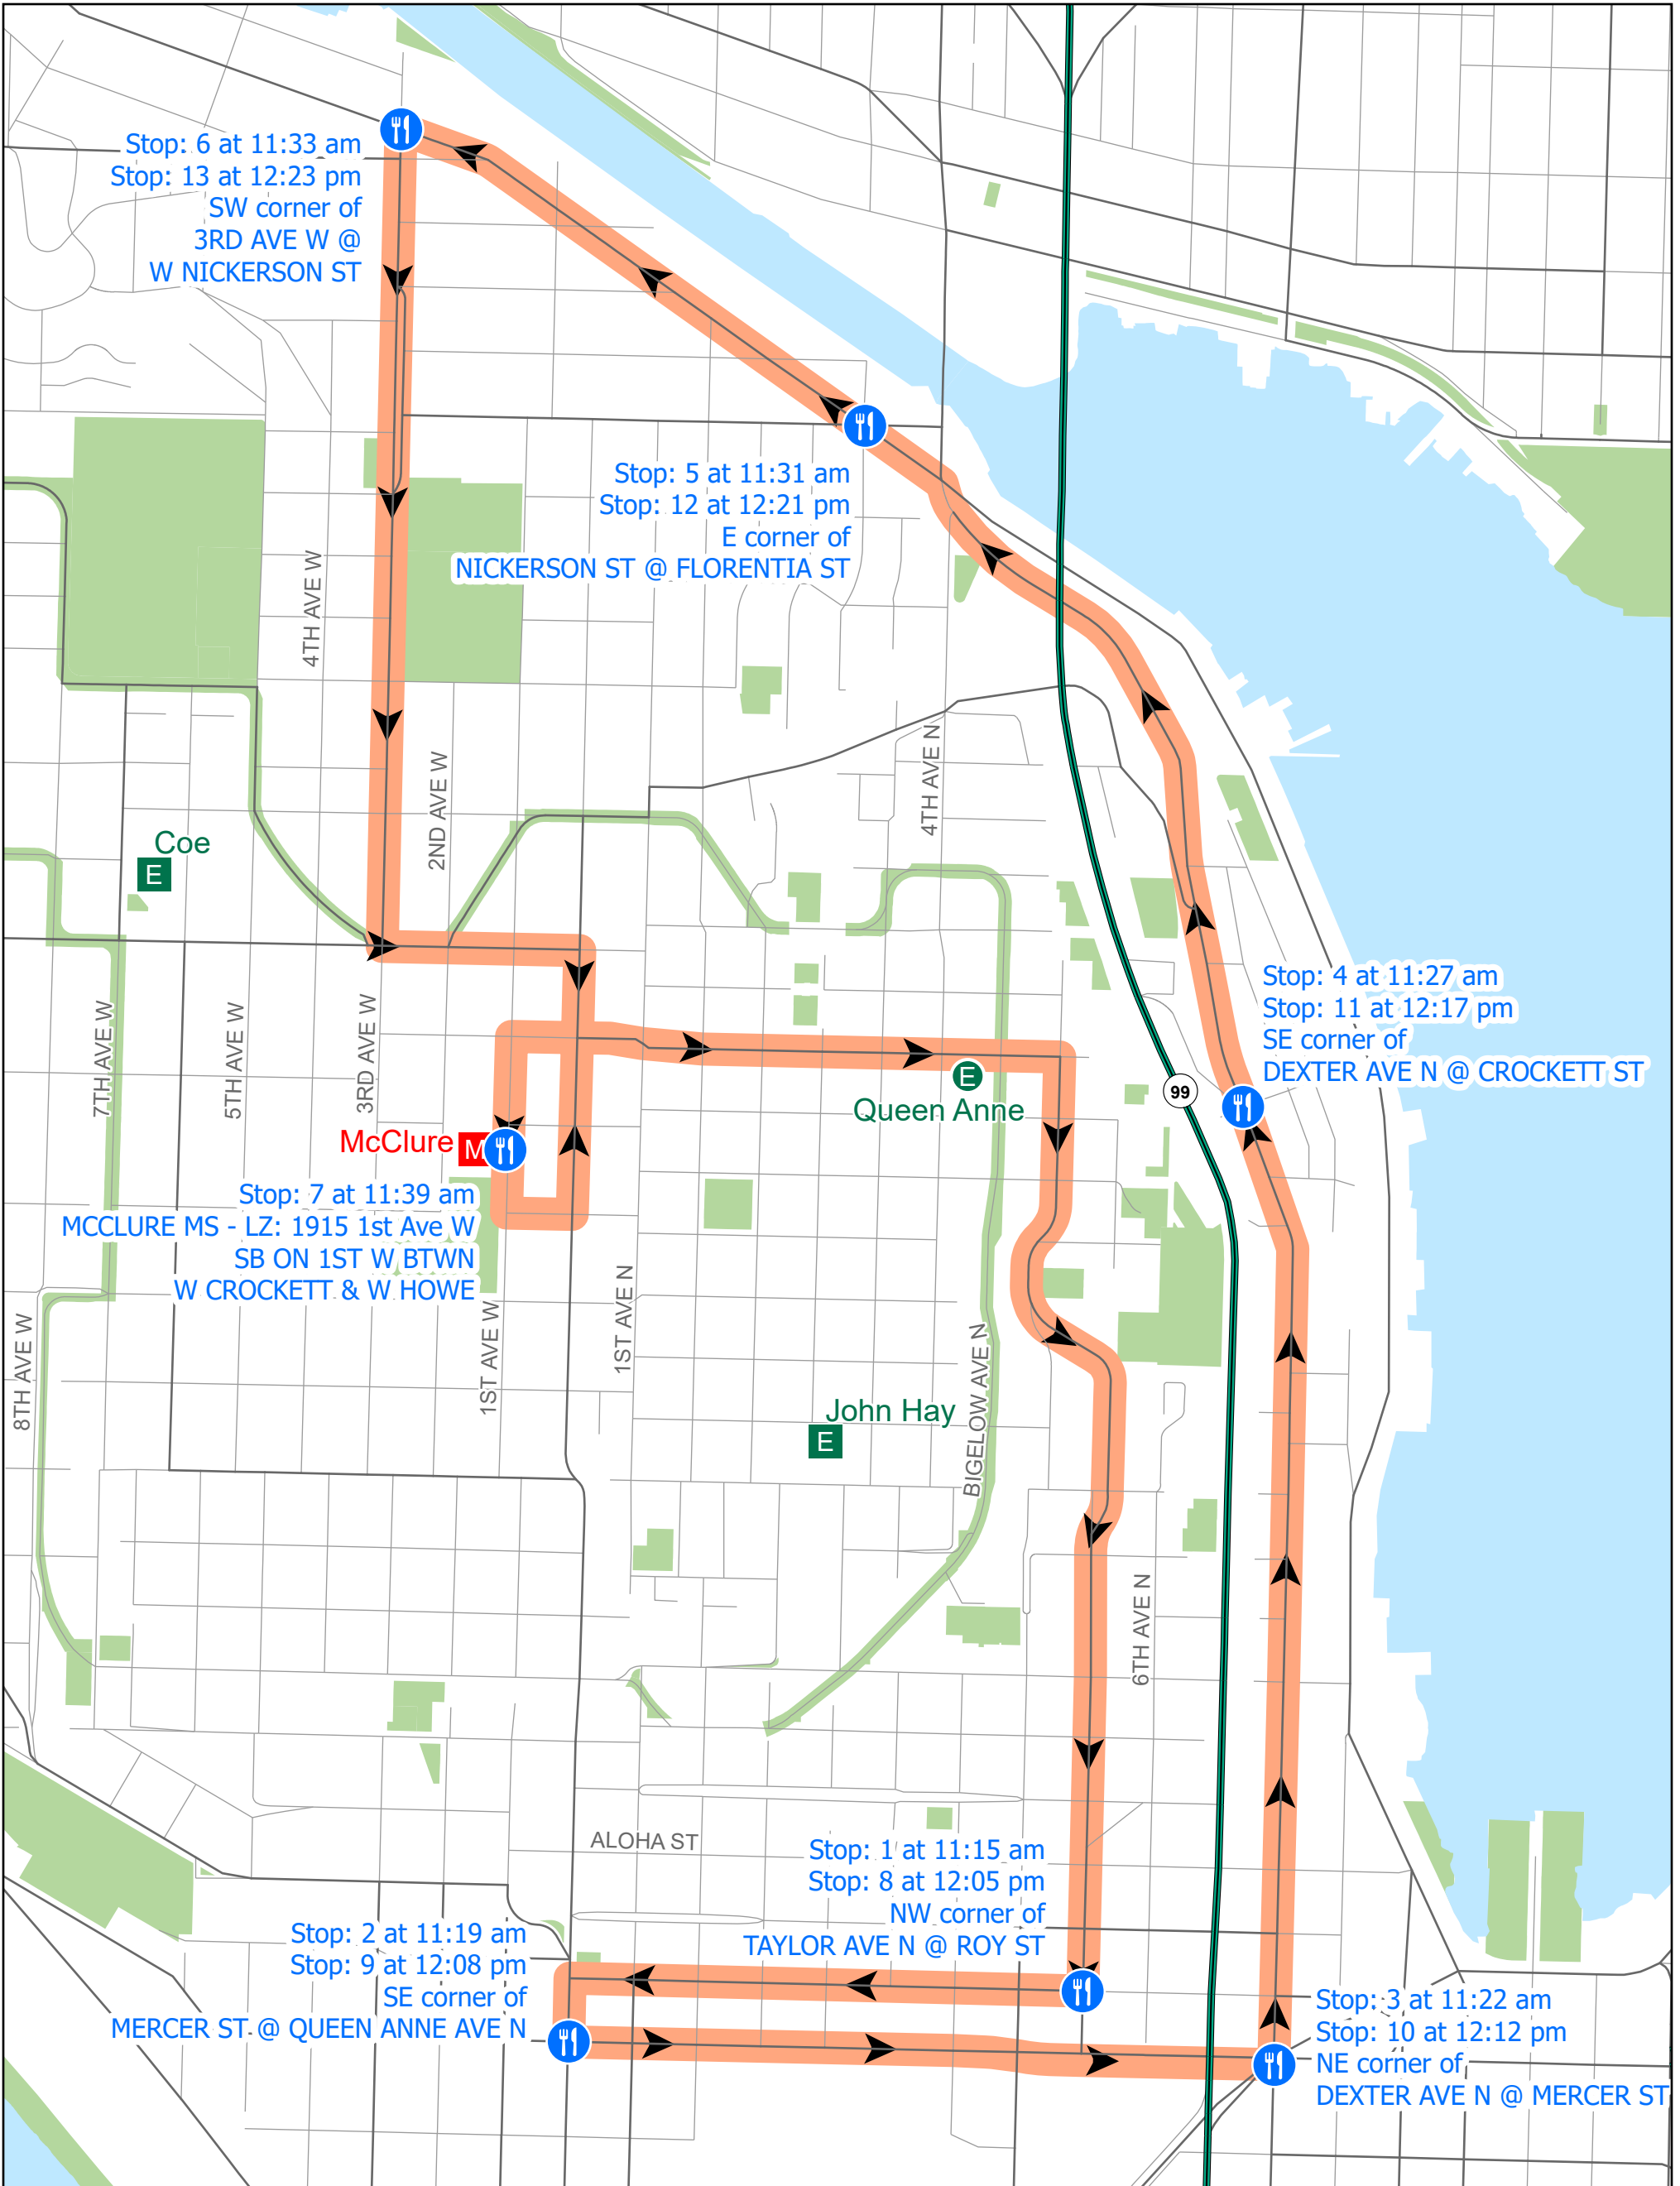

## Meals By Bus

### Route: MCCLURE 3401

E Elementary   
 M Middle   
 H High   
 🍴 Meal Drop Off Location   
 ➔ Route

The names on this map are not intended to reflect the official name of any school building. They are instead intended to ensure better public understanding based upon familiar reference, particularly in situations where program and school building names differ. This information has been compiled by SPS staff from a variety of sources and is subject to change without notice. SPS makes no representations or warranties, expressed or implied, as to accuracy, completeness, timeliness, or rights to the use of such information. SPS shall not be liable for any general, special, indirect, incidental, or consequential damages including, but not limited to, lost revenues or lost profits resulting from the use or misuse of the information contained on this map. Any sale of this map or information on this map is prohibited. MapFile: LunchRoutes\_0825