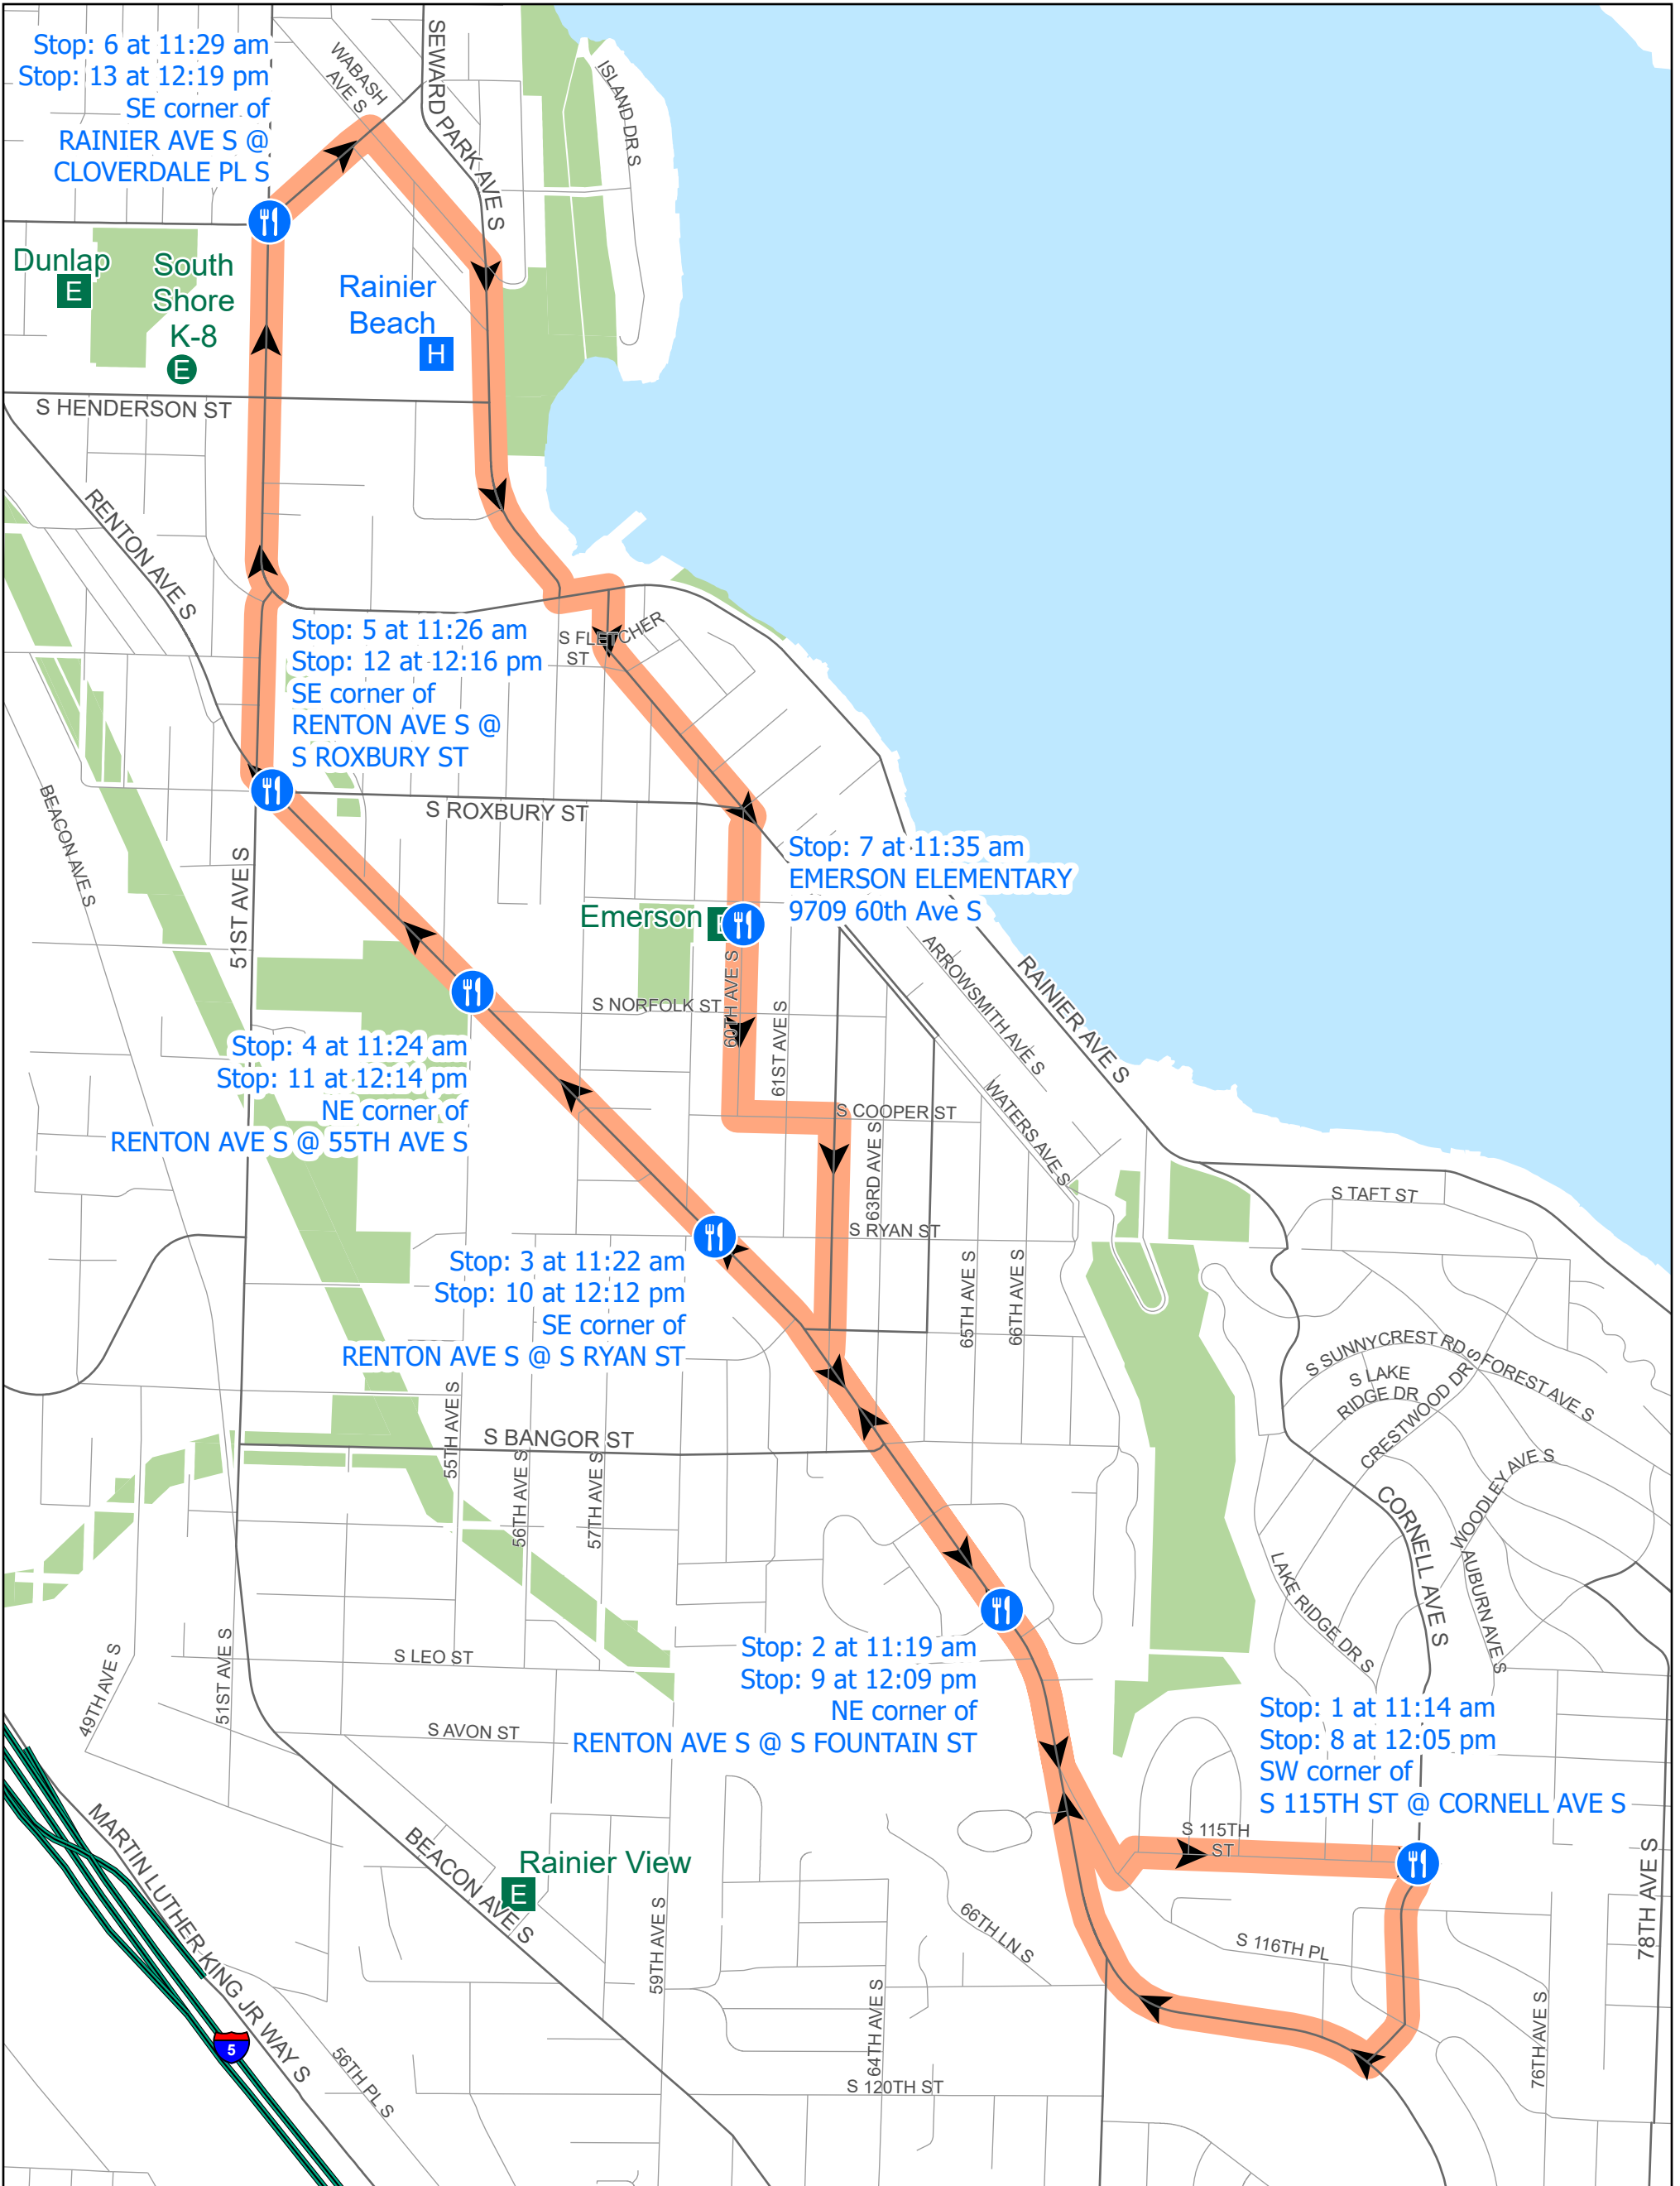

2020

Meals By Bus

Route: AKI KUROSE 3403

E Elementary
 M Middle
 H High
 ☪ Meal Drop
 ➤ Route
 ➤ Off Location

The names on this map are not intended to reflect the official name of any school building. They are instead intended to ensure better public understanding based upon familiar reference, particularly in situations where program and school building names differ. This information has been compiled by SPS staff from a variety of sources and is subject to change without notice. SPS makes no representations or warranties, expressed or implied, as to accuracy, completeness, timeliness, or rights to the use of such information. SPS shall not be liable for any general, special, indirect, incidental, or consequential damages including, but not limited to, lost revenues or lost profits resulting from the use or misuse of the information contained on this map. Any sale of this map or information on this map is prohibited. MapFile: LunchRoutes_0825